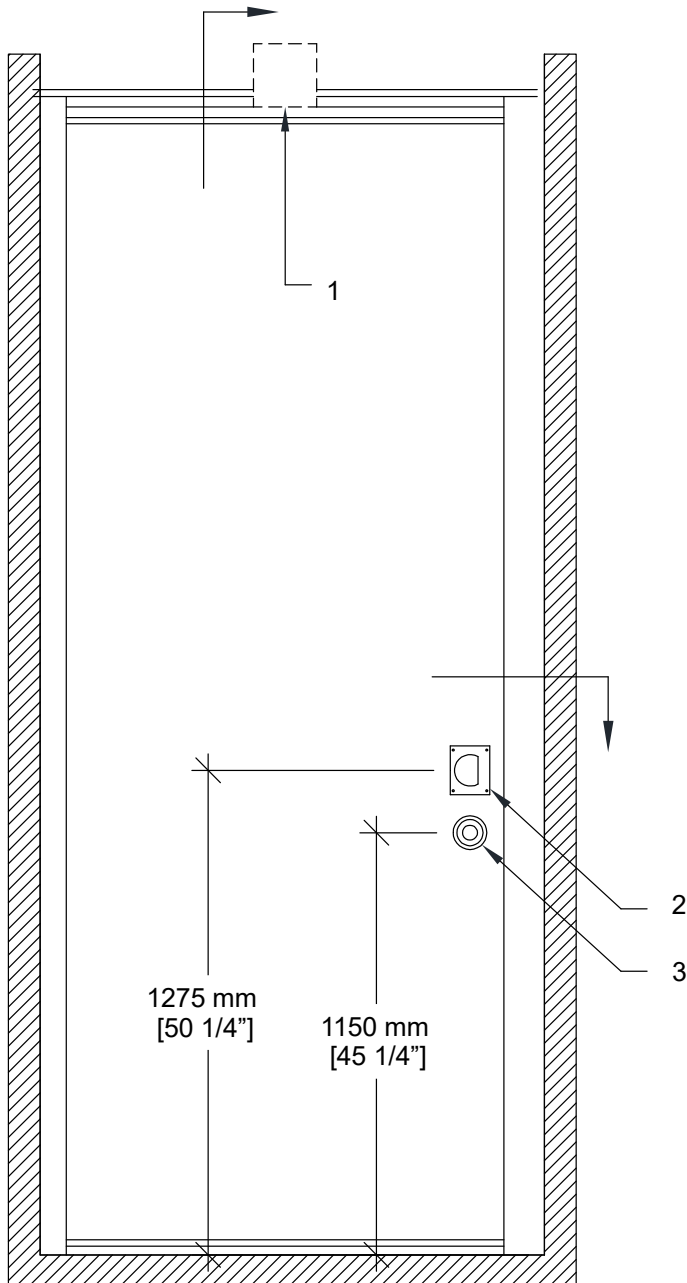

MODERCO

Excel 700 Series

Technical Data Sheet Excel 700 PA-71 Pocket Door

PA-71 Acoustical Pocket Door

- 1 section
- Same core construction as movable partition panels
- Same surface finish as movable partition / optional custom finish / unfinished
- Same frame finish as movable partition / optional custom finish
- Full leaf butt hinges
- Fixed top and bottom sweeps
- Top and bottom locking bolts (if required by layout)
- Optional deadbolt lock

- 1- Track
- 2- Flush pull
- 3- Top and bottom locking bolt activator

Vertical Section

Horizontal Section