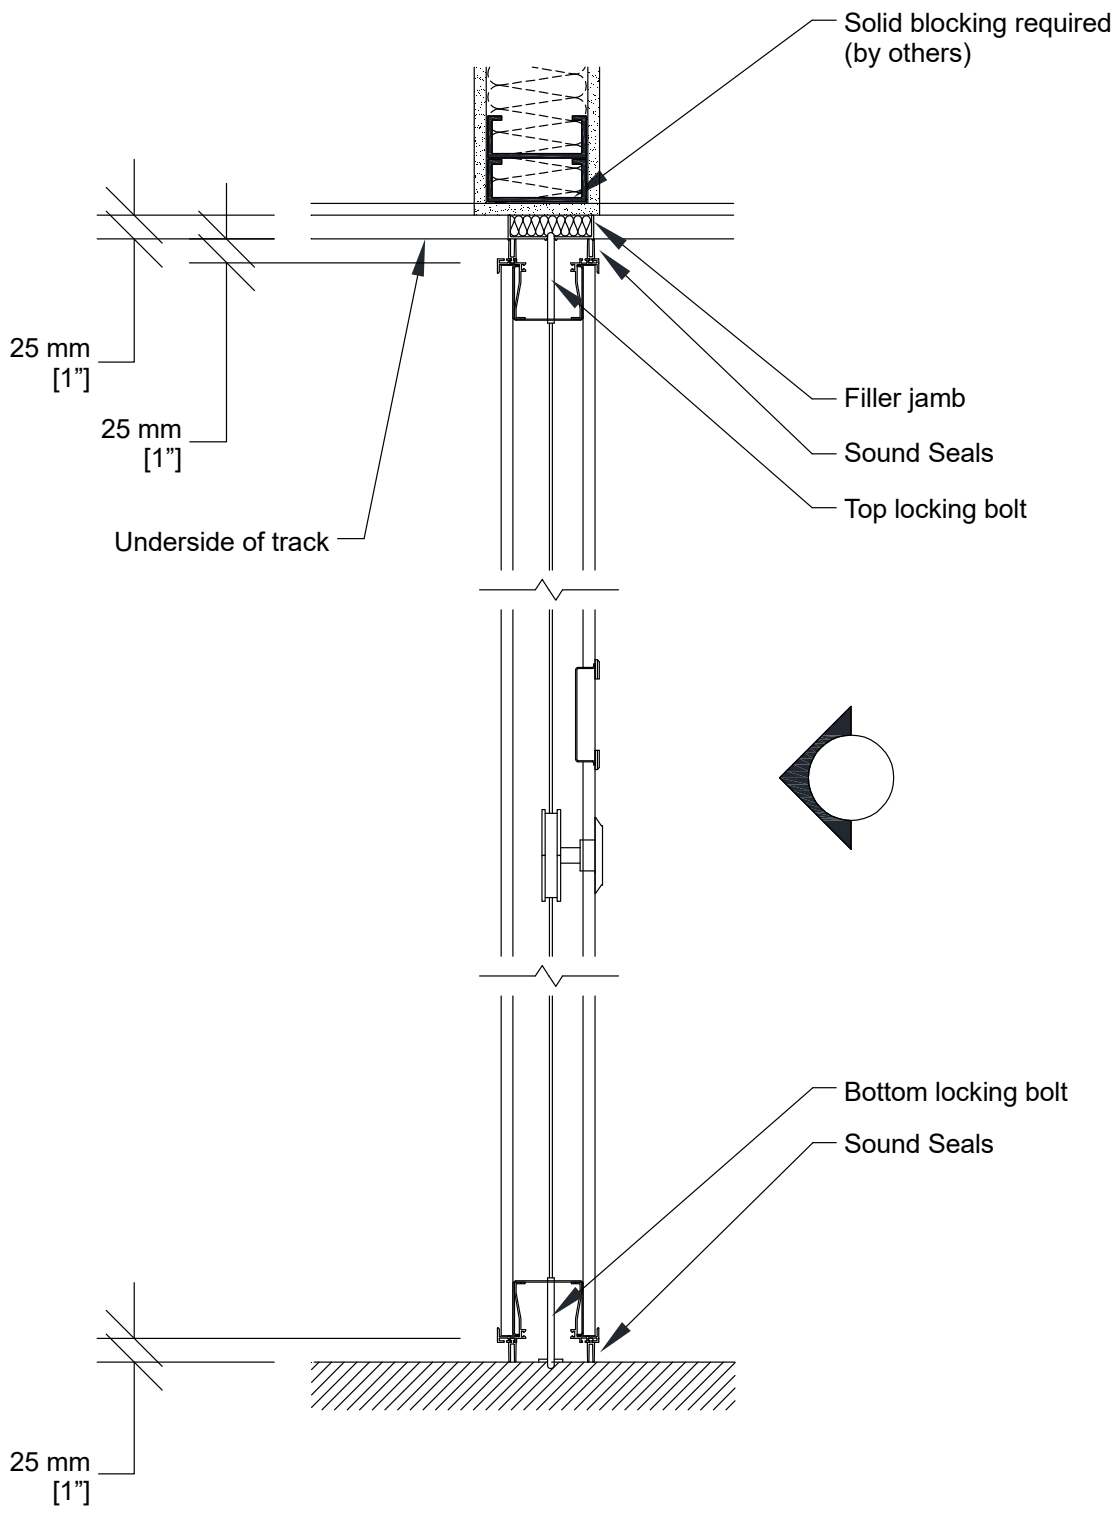

MODERCO

Excel 700 Series

Technical Data Sheet Excel 700 PA-71 Pocket Door

PA-71 Acoustical Pocket Door

- 1 section
- Same core construction as movable partition panels
- Same surface finish as movable partition / optional custom finish / unfinished
- Same frame finish as movable partition / optional custom finish
- Full leaf butt hinges
- Fixed top and bottom sweeps
- Top and bottom locking bolts (if required by layout)
- Optional deadbolt lock

- 1- Track
- 2- Flush pull
- 3- Top and bottom locking bolt activator

Vertical Section

Horizontal Section