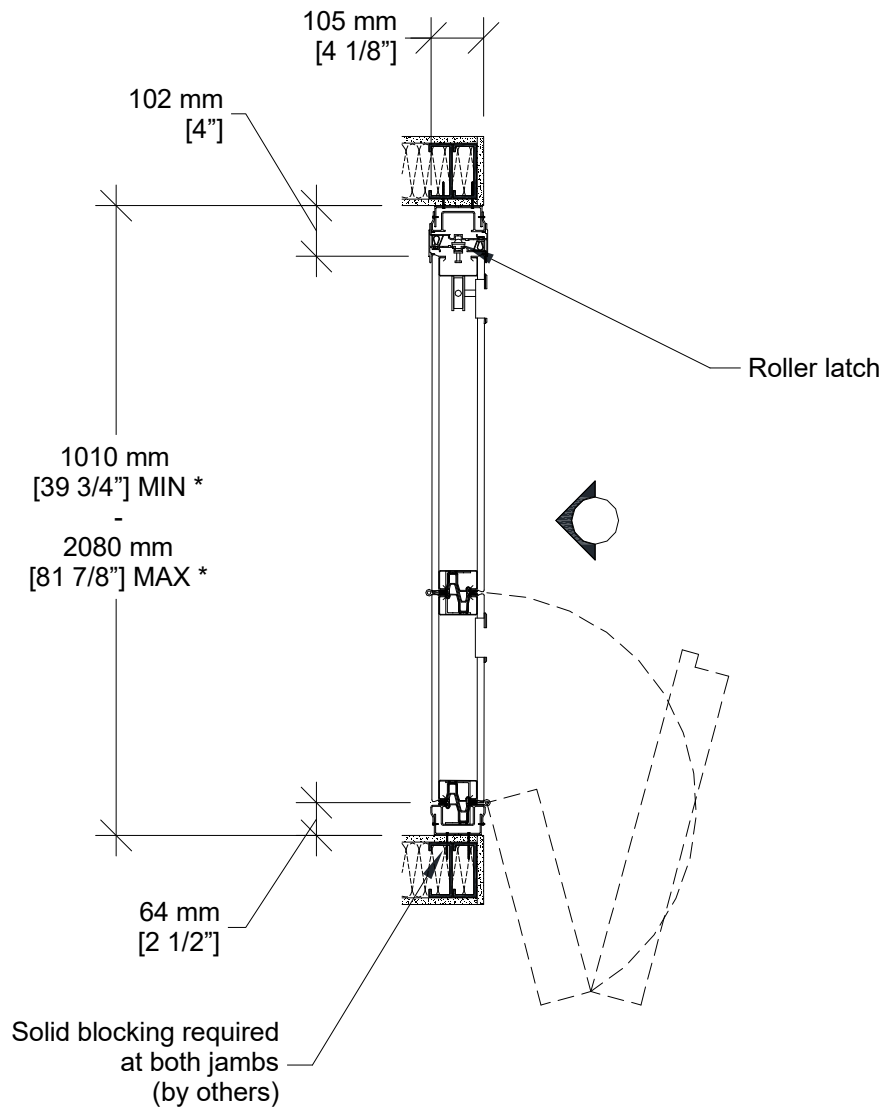

MODERCO

Excel 700 Series

Technical Data Sheet Excel 700 PA-72B Pocket Door

PA-72B Acoustical Pocket Door

- 2 bi-folding sections
- Same core construction as movable partition panels
- Same surface finish as movable partition / optional custom finish / unfinished
- Same frame finish as movable partition / optional custom finish
- Fixed top and bottom sweeps
- Top and bottom locking bolts
- Full leaf butt hinges
- Optional deadbolt lock

- 1- Track
- 2- Flush pulls
- 3- Top and bottom locking bolt activator

Vertical Section

Horizontal Section

* Min/Max dimensions are fabrication limits and do not account for job-specific conditions.

Please consult shop drawings or local Moderco distributor prior to sizing pockets.