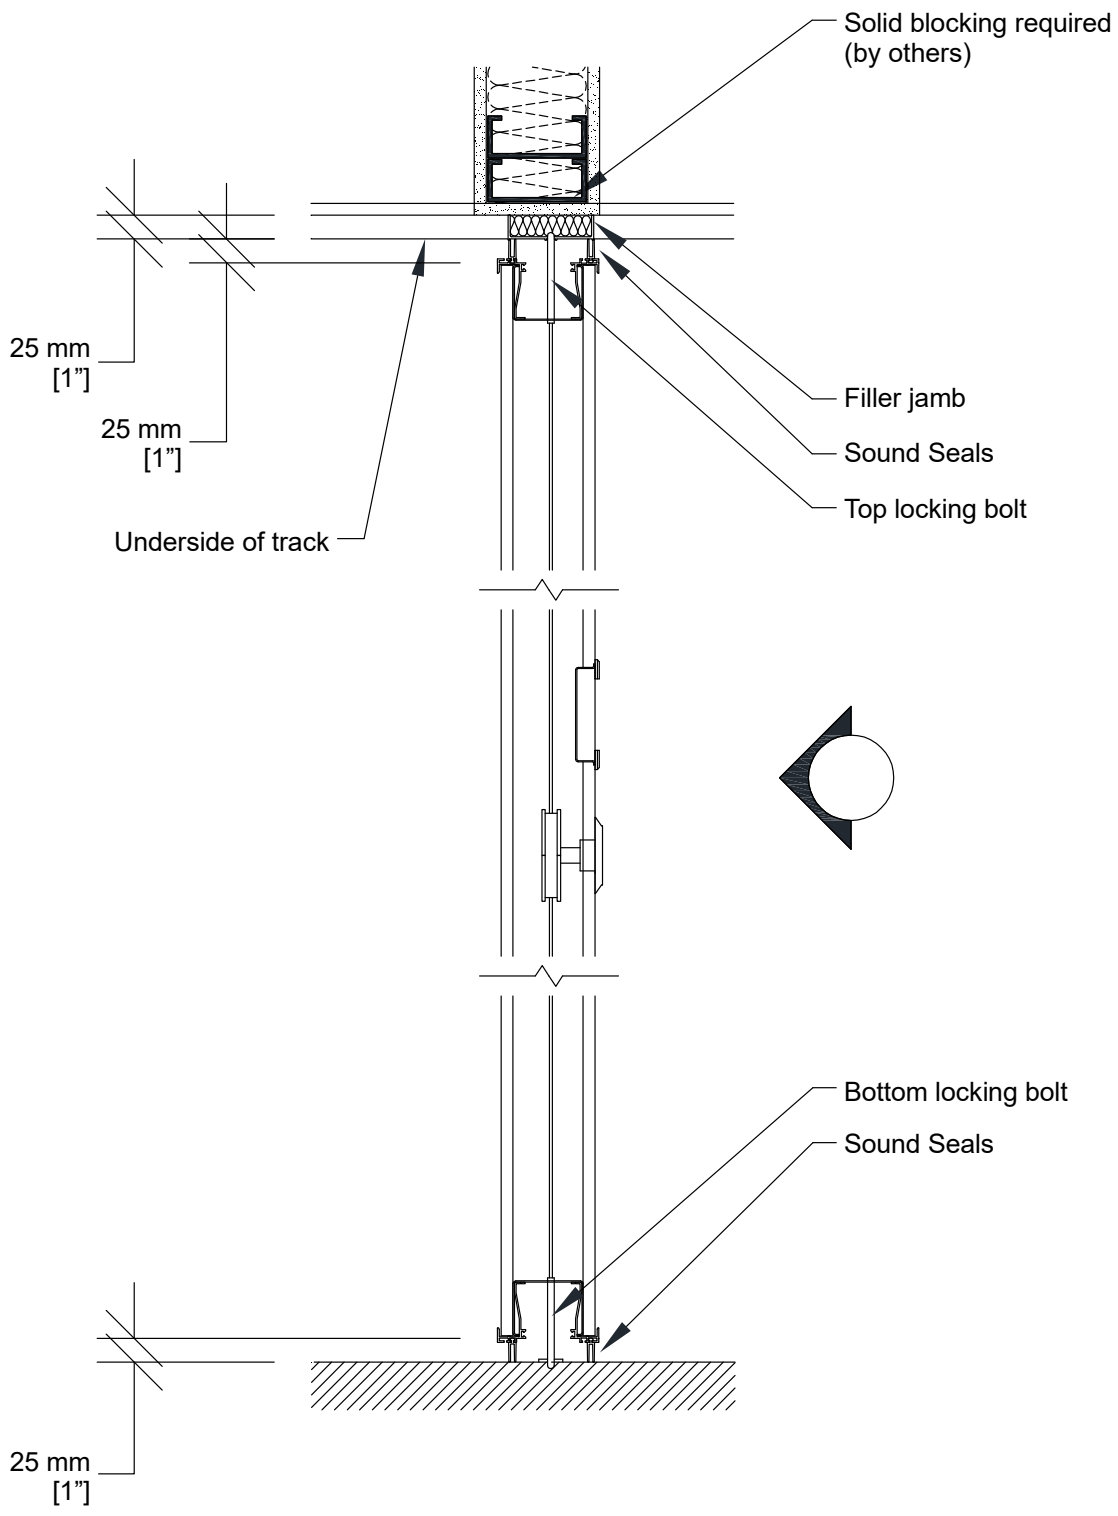

MODERCO

Excel 700 Series

Technical Data Sheet Excel 700 PA-72B Pocket Door

PA-72B Acoustical Pocket Door

- 2 bi-folding sections
- Same core construction as movable partition panels
- Same surface finish as movable partition / optional custom finish / unfinished
- Same frame finish as movable partition / optional custom finish
- Fixed top and bottom sweeps
- Top and bottom locking bolts
- Full leaf butt hinges
- Optional deadbolt lock

- 1- Track
- 2- Flush pulls
- 3- Top and bottom locking bolt activator

Vertical Section

Horizontal Section

* Min/Max dimensions are fabrication limits and do not account for job-specific conditions.

Please consult shop drawings or local Moderco distributor prior to sizing pockets.