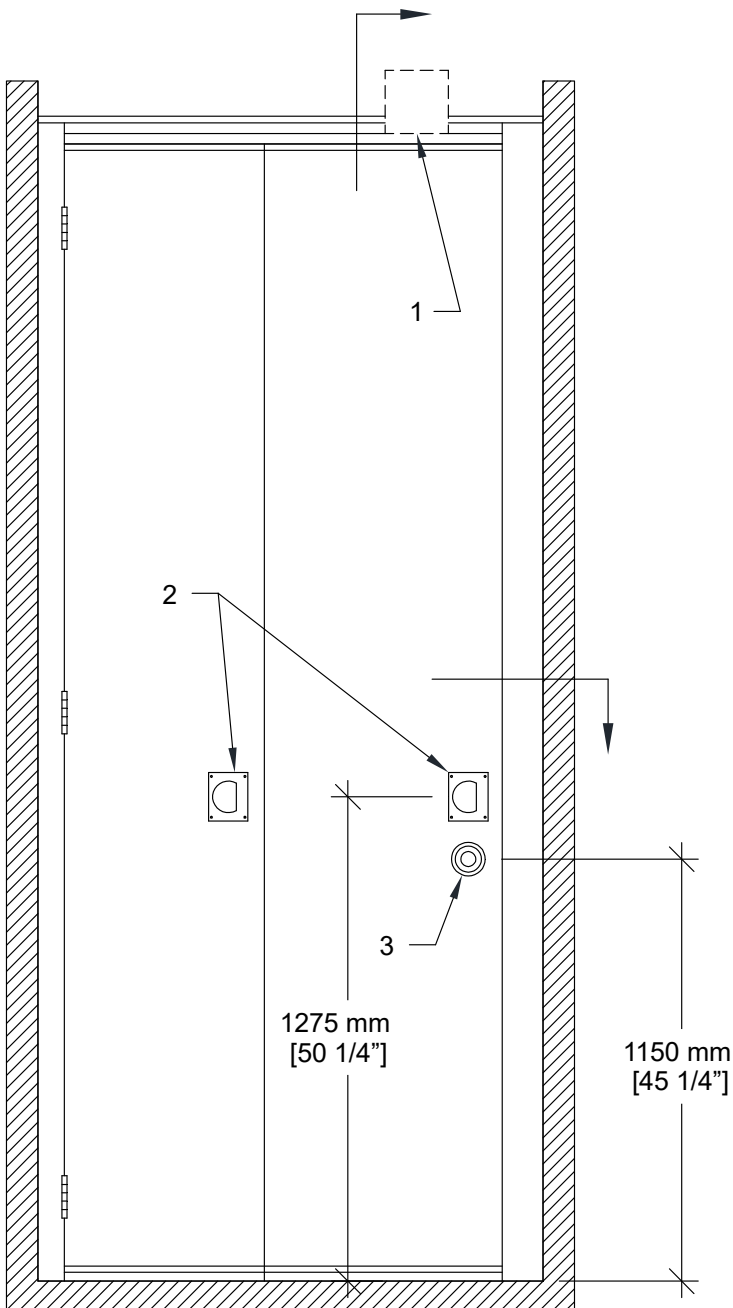

MODERCO

Excel 700 Series

Technical Data Sheet Excel 700 PA-72B Pocket Door

PA-72B Acoustical Pocket Door

- 2 bi-folding sections
- Same core construction as movable partition panels
- Same surface finish as movable partition / optional custom finish / unfinished
- Same frame finish as movable partition / optional custom finish
- Fixed top and bottom sweeps
- Top and bottom locking bolts
- Full leaf butt hinges
- Optional deadbolt lock

- 1- Track
- 2- Flush pulls
- 3- Top and bottom locking bolt activator

Vertical Section

Horizontal Section

* Min/Max dimensions are fabrication limits and do not account for job-specific conditions.

Please consult shop drawings or local Moderco distributor prior to sizing pockets.