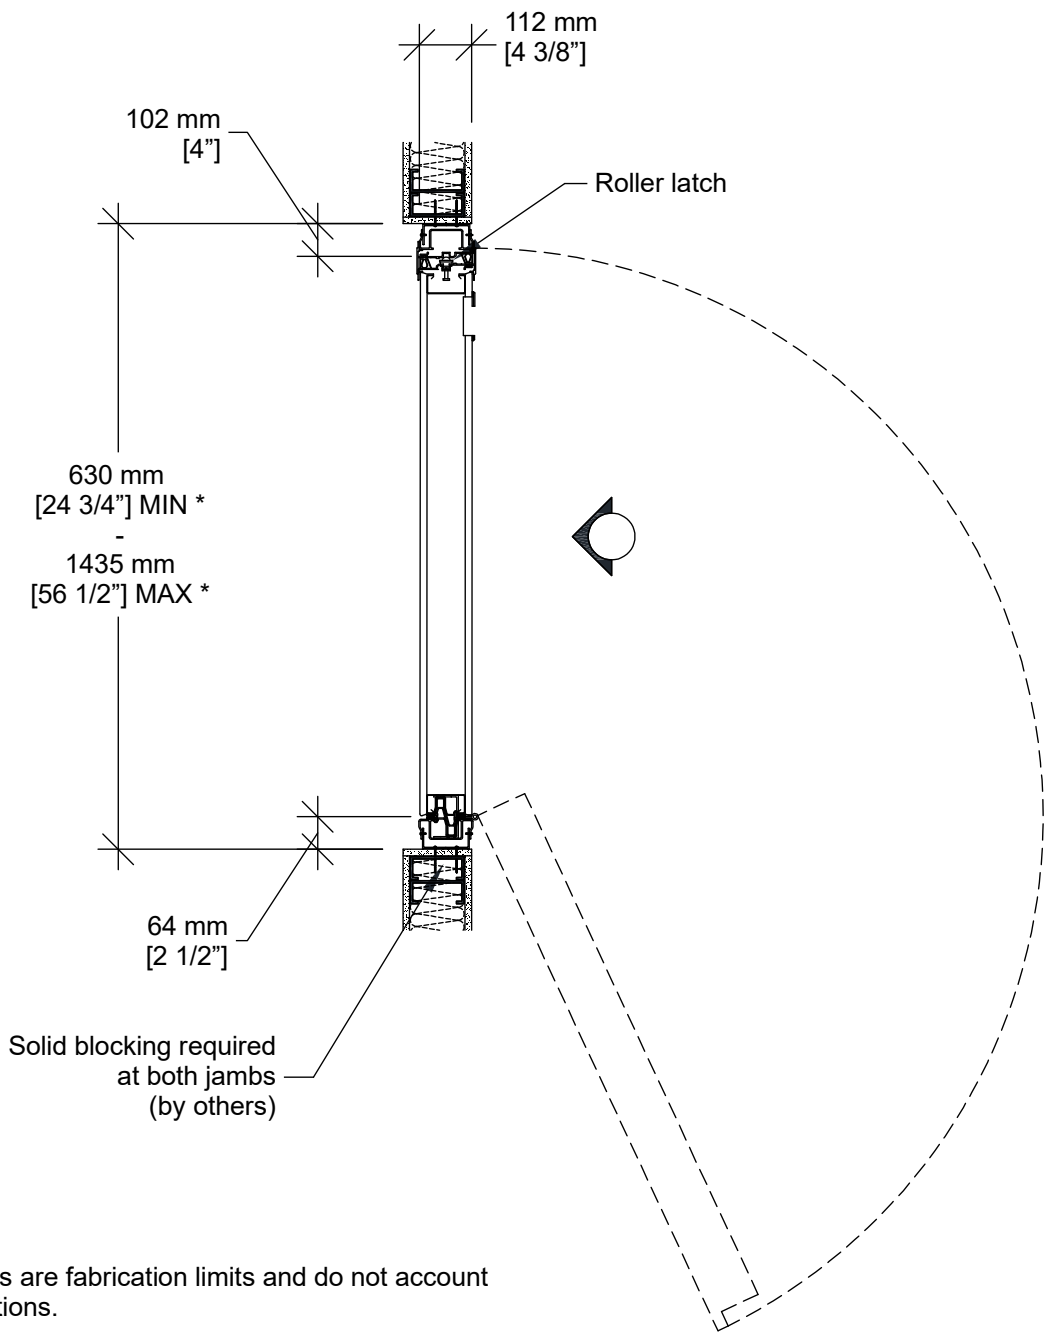

1- Track

2- Flush pull

**Vertical Section**

### Horizontal Section

\* Min/Max dimensions are fabrication limits and do not account for job-specific conditions.

Please consult shop drawings or local Moderco distributor prior to sizing pockets.