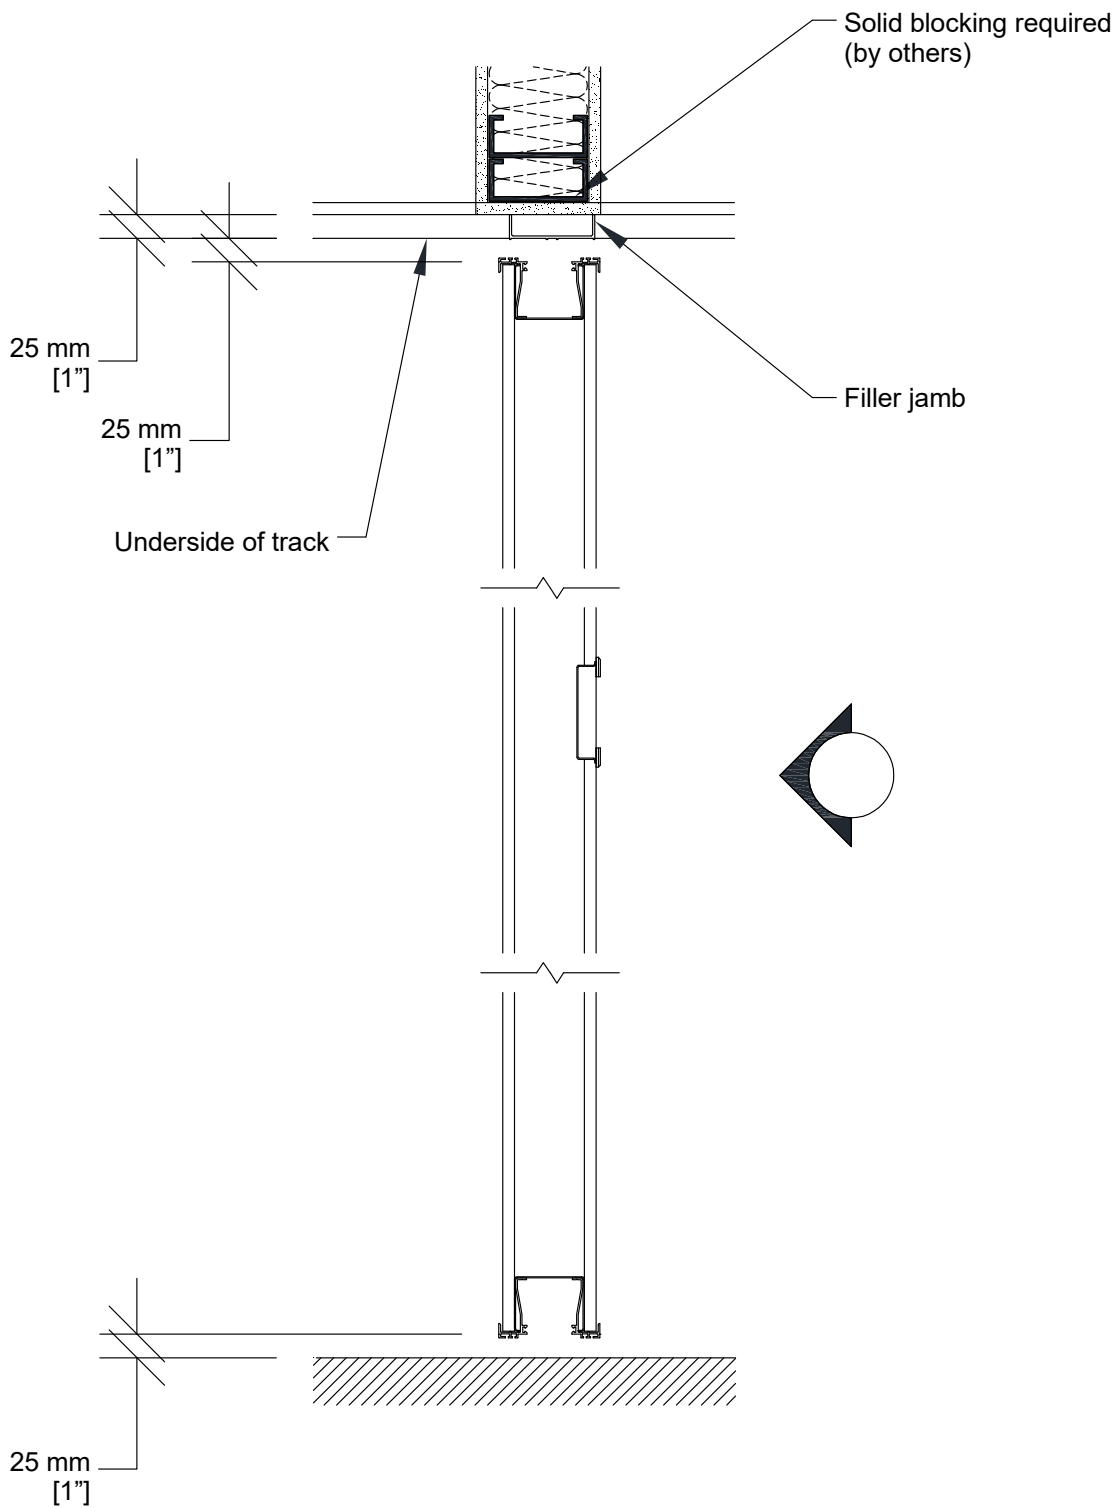

1- Track

2- Flush pull

**Vertical Section**

### Horizontal Section

\* Min/Max dimensions are fabrication limits and do not account for job-specific conditions.

Please consult shop drawings or local Moderco distributor prior to sizing pockets.