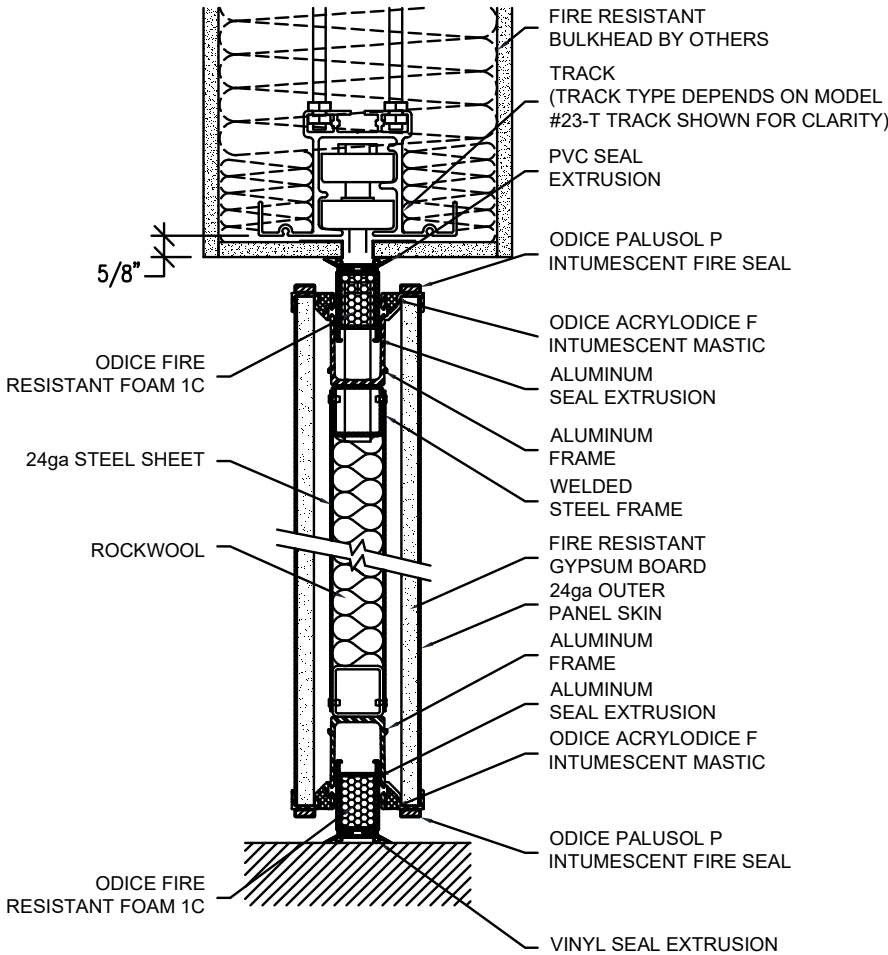

MODERCO

Signature 8000 Series

Fire-rated
Signature 8000
1 hour fire rated
UL/ULC R21992