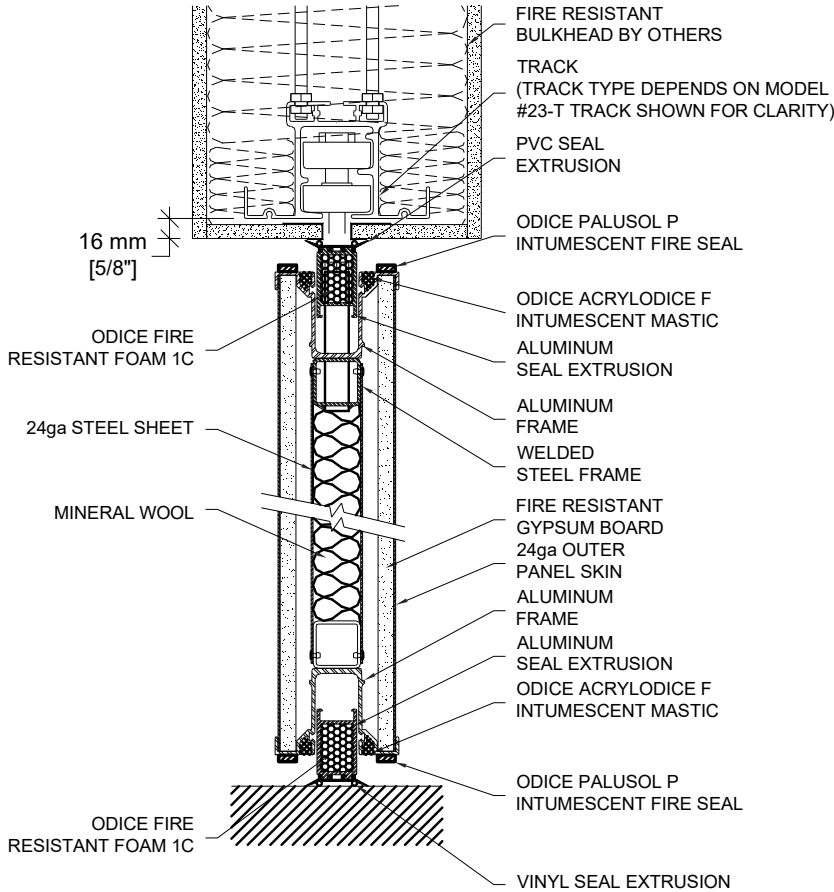

MODERCO

Signature 8000 Series

Fire-rated
Signature 8000
1 hour fire rated
UL/ULC R21992