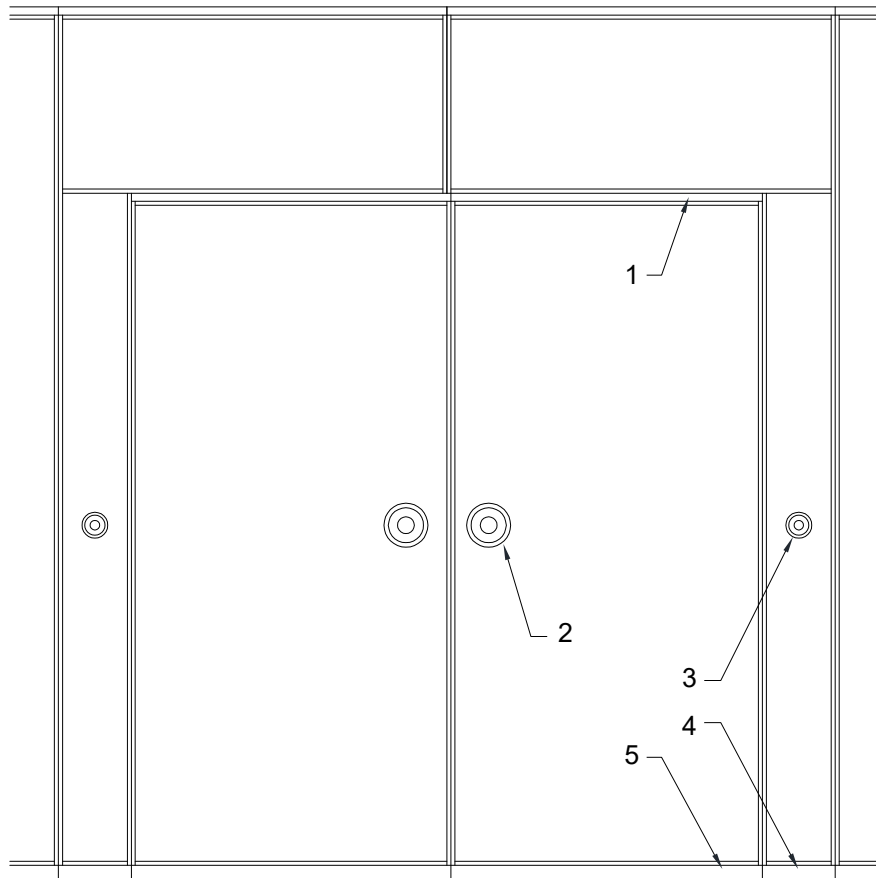

## Technical Data Sheet Signature 800 Double Pass Doors

- Same core construction as movable partition panels
- Same surface finish as movable partition / optional custom finish / unfinished
- Low profile hinges
- Flush pulls and roller latch
- 2553 mm [8'-4 1/2"] underside of track MIN for 2134 mm [7'-0"] door
- 2452 mm [8'-0 1/2"] underside of track MIN for 2032 mm [6'-8"] door

- 1- Fixed sweeps
- 2- Flush pull
- 3- Retractable seal activator
- 4- Manually-activated bottom seals
- 5- Automatically-activated door deal

**Horizontal Section**

Unless otherwise specified, the right-side door on the push side is the active leaf