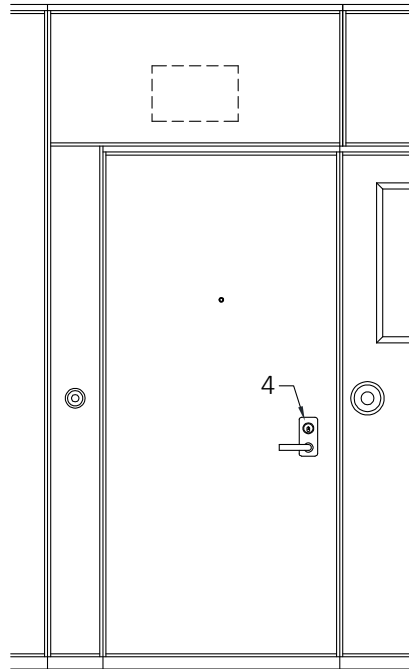

Optional Hardware

1- Self-luminous Exit Sign ("Green Running Man" available as an upcharge)

2- Panic Bar ¹

3- Door Viewer

4- Panic bar Lever (with optional lock)

5- Concealed Door Closer

6- Window Frame
- 152 mm X 356 mm [6" X 14"]
- Glazing by others

7- Deadbolt lock ²

¹ Add 102 mm [4"] to stack depth for each panic bar

² Not available with panic bar or exit sign