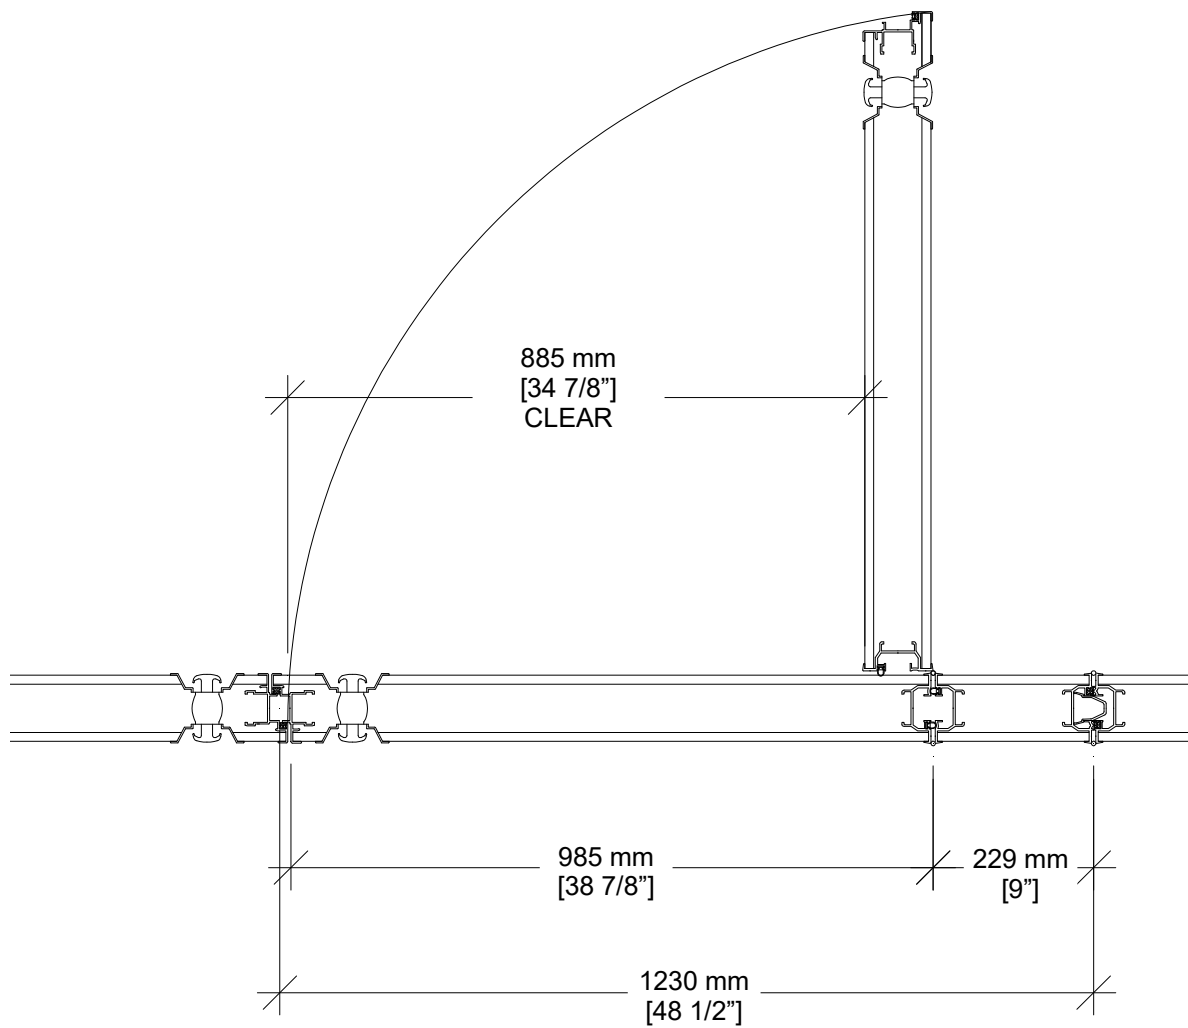

## Technical Data Sheet Signature 800 Double Pass Doors

- Same core construction as movable partition panels
- Same surface finish as movable partition / optional custom finish / unfinished
- Low profile hinges
- Flush pulls and roller latch
- 2553 mm [8'-4 1/2"] underside of track MIN for 2134 mm [7'-0"] door
- 2452 mm [8'-0 1/2"] underside of track MIN for 2032 mm [6'-8"] door

- 1- Fixed sweeps
- 2- Flush pull
- 3- Retractable seal activator
- 4- Manually-activated bottom seals
- 5- Automatically-activated door deal

**Horizontal Section**

Unless otherwise specified, the right-side door on the push side is the active leaf