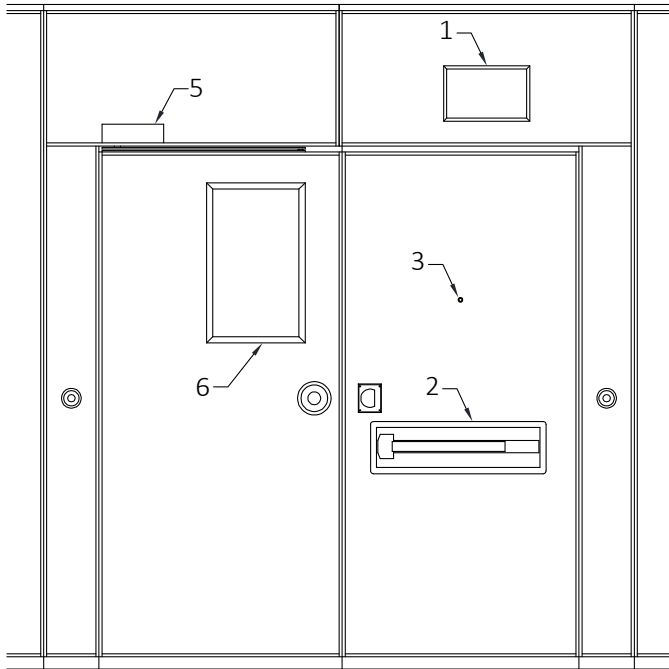

Optional Hardware

1- Self-luminous Exit Sign ("Green Running Man" available as an upcharge)

2- Panic Bar ¹

3- Door Viewer

4- Panic bar Lever (with optional lock)

5- Concealed Door Closer

6- Window Frame
- 152 mm X 356 mm [6" X 14"]
- Glazing by others

7- Deadbolt lock ²

¹ Add 102 mm [4"] to stack depth for each panic bar

² Not available with panic bar or exit sign