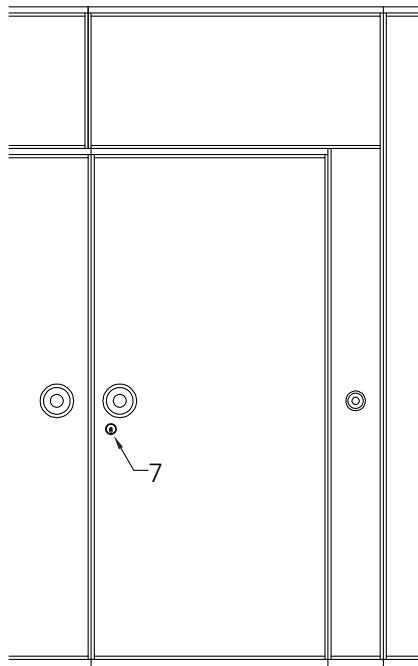

Optional Hardware

1- Self-luminous Exit Sign ("Green Running Man" available as an upcharge)

2- Panic Bar ¹

3- Door Viewer

4- Panic bar Lever (with optional lock)

5- Concealed Door Closer

6- Window Frame
- 152 mm X 356 mm [6" X 14"]
- Glazing by others

7- Deadbolt lock ²

¹ Add 102 mm [4"] to stack depth for each panic bar

² Not available with panic bar or exit sign