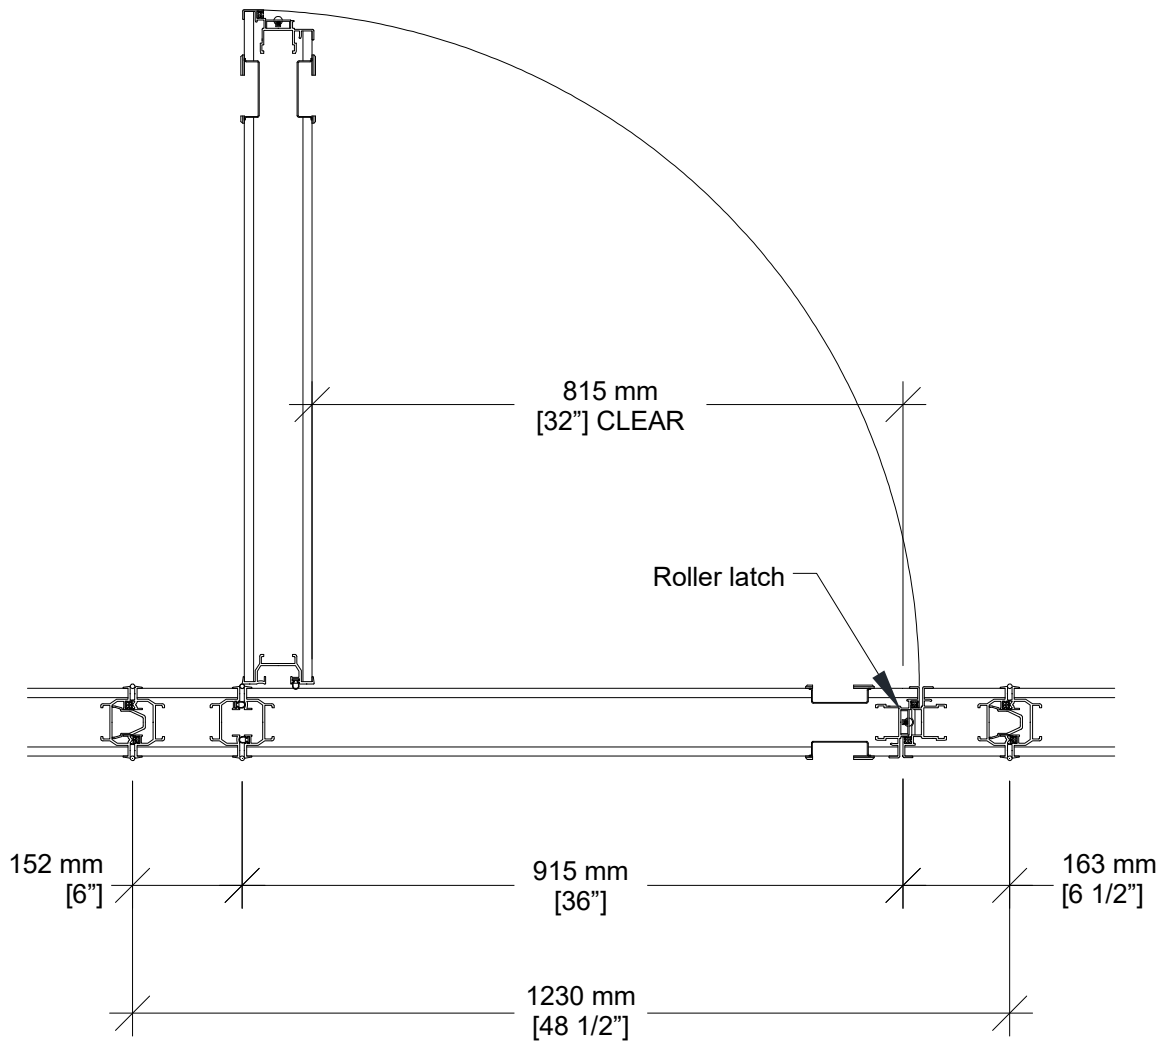

MODERCO

Signature 800 Series

Technical Data Sheet Signature 800 Single Pass Door

- Same core construction as movable partition panels
- Same surface finish as movable partition / optional custom finish / unfinished
- Low profile hinges
- Flush pulls and roller latch
- 2553 mm [8'-4 1/2"] underside of track MIN for 2134 mm [7'-0"] door
- 2452 mm [8'-0 1/2"] underside of track MIN for 2032 mm [6'-8"] door

- 1- Fixed sweeps
- 2- Flush pull
- 3- Retractable seal activator
- 4- Manually-activated bottom seals
- 5- Automatically-activated door deal
- 6- ADA-compliant door threshold :
 - 12 mm [1/2"] thickness
 - 2 : 1 slope

Horizontal Section

Optional Hardware

1- Self-luminous Exit Sign ("Green Running Man" available as an upcharge)

2- Panic Bar ¹

3- Door Viewer

4- Panic bar Lever (with optional lock)

5- Concealed Door Closer

6- Window Frame
 - 152 mm X 356 mm [6" X 14"]
 - Glazing by others

7- Deadbolt lock ²

8- Push/pull door knob

¹ Add 102 mm [4"] to stack depth for each panic bar

² Not available with panic bar or exit sign