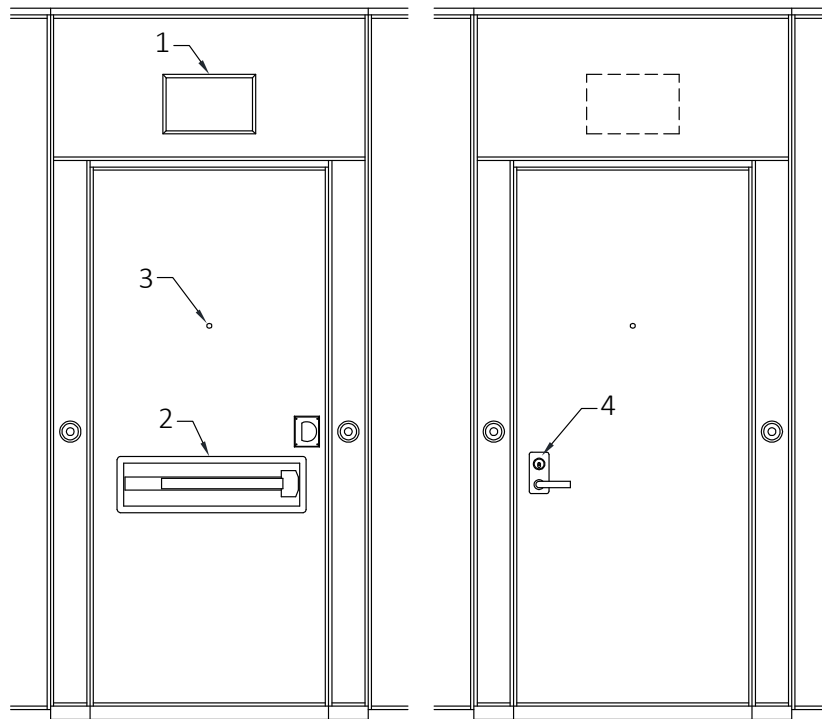

MODERCO

Signature 800 Series

Technical Data Sheet Signature 800 Single Pass Door

- Same core construction as movable partition panels
- Same surface finish as movable partition / optional custom finish / unfinished
- Low profile hinges
- Flush pulls and roller latch
- 2553 mm [8'-4 1/2"] underside of track MIN for 2134 mm [7'-0"] door
- 2452 mm [8'-0 1/2"] underside of track MIN for 2032 mm [6'-8"] door

- 1- Fixed sweeps
- 2- Flush pull
- 3- Retractable seal activator
- 4- Manually-activated bottom seals
- 5- Automatically-activated door deal
- 6- ADA-compliant door threshold :
 - 12 mm [1/2"] thickness
 - 2 : 1 slope

Horizontal Section

Optional Hardware

1- Self-luminous Exit Sign ("Green Running Man" available as an upcharge)

2- Panic Bar ¹

3- Door Viewer

4- Panic bar Lever (with optional lock)

5- Concealed Door Closer

6- Window Frame
 - 152 mm X 356 mm [6" X 14"]
 - Glazing by others