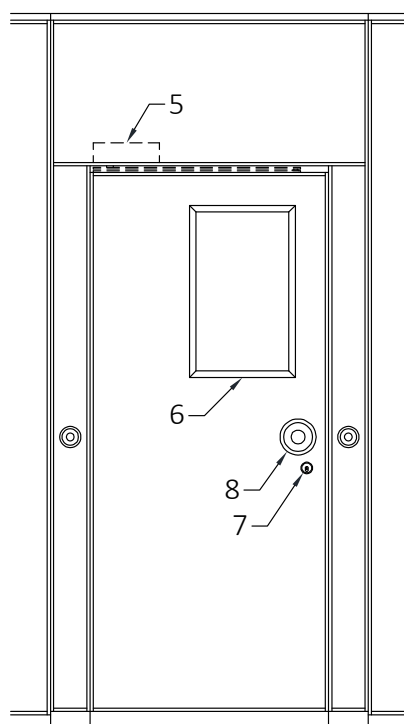

MODERCO

Signature 800 Series

Technical Data Sheet Signature 800 Single Pass Door

- Same core construction as movable partition panels
- Same surface finish as movable partition / optional custom finish / unfinished
- Low profile hinges
- Flush pulls and roller latch
- 2553 mm [8'-4 1/2"] underside of track MIN for 2134 mm [7'-0"] door
- 2452 mm [8'-0 1/2"] underside of track MIN for 2032 mm [6'-8"] door

- 1- Fixed sweeps
- 2- Flush pull
- 3- Retractable seal activator
- 4- Manually-activated bottom seals
- 5- Automatically-activated door deal
- 6- ADA-compliant door threshold :
 - 12 mm [1/2"] thickness
 - 2 : 1 slope

Horizontal Section

Optional Hardware

1- Self-luminous Exit Sign ("Green Running Man" available as an upcharge)

2- Panic Bar ¹

3- Door Viewer

4- Panic bar Lever (with optional lock)

5- Concealed Door Closer

6- Window Frame
 - 152 mm X 356 mm [6" X 14"]
 - Glazing by others

7- Deadbolt lock ²

8- Push/pull door knob

¹ Add 102 mm [4"] to stack depth for each panic bar

² Not available with panic bar or exit sign