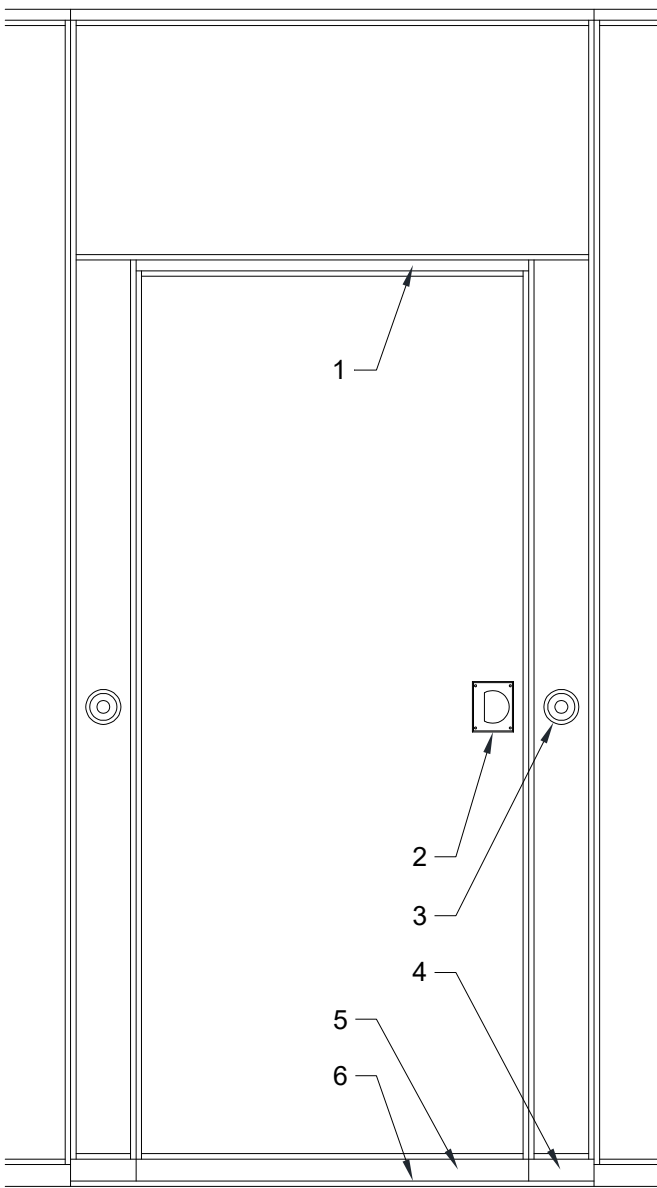

MODERCO

Signature 800 Series

Technical Data Sheet Signature 800 Single Pass Door

- Same core construction as movable partition panels
- Same surface finish as movable partition / optional custom finish / unfinished
- Low profile hinges
- Flush pulls and roller latch
- 2553 mm [8'-4 1/2"] underside of track MIN for 2134 mm [7'-0"] door
- 2452 mm [8'-0 1/2"] underside of track MIN for 2032 mm [6'-8"] door

- 1- Fixed sweeps
- 2- Flush pull
- 3- Retractable seal activator
- 4- Manually-activated bottom seals
- 5- Automatically-activated door deal
- 6- ADA-compliant door threshold :
 - 12 mm [1/2"] thickness
 - 2 : 1 slope

Horizontal Section

Optional Hardware

1- Self-luminous Exit Sign ("Green Running Man" available as an upcharge)

2- Panic Bar ¹

3- Door Viewer

4- Panic bar Lever (with optional lock)

5- Concealed Door Closer

6- Window Frame
 - 152 mm X 356 mm [6" X 14"]
 - Glazing by others

7- Deadbolt lock ²

8- Push/pull door knob

¹ Add 102 mm [4"] to stack depth for each panic bar

² Not available with panic bar or exit sign