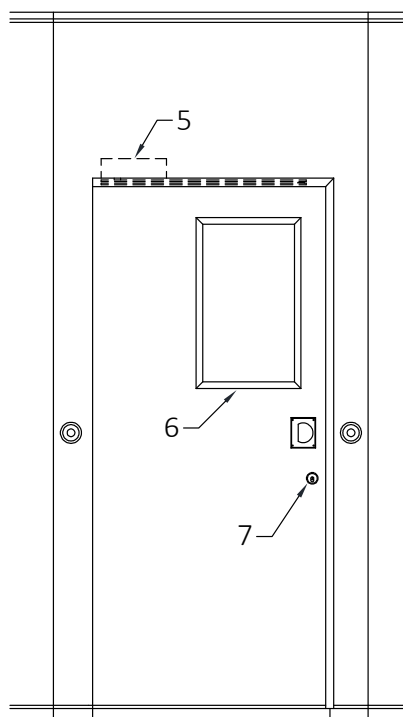

Minimum height without EXIT Sign :

- 2451 mm [8'-0 1/2"] underside of track for 2134 mm [7'-0"] door
- 2349 mm [7'-8 1/2"] underside of track for 2032 mm [6'-8"] door

Minimum height with EXIT Sign :

- 2667 mm [8'-9"] underside of track for 2134 mm [7'-0"] door
- 2565 mm [8'-5"] underside of track for 2032 mm [6'-8"] door

- 1- Hidden fixed sweeps
- 2- Flush pull
- 3- Retractable seal activators
- 4- Manually-activated bottom seals
- 5- Fixed sweeps

Horizontal Section

Optional Hardware

1- Self-luminous Exit Sign ("Green Running Man" available as an upcharge)

2- Panic Bar ¹

3- Door Viewer

4- Panic bar Lever (with optional lock)

5- Concealed Door Closer

6- Window Frame
 - 152 mm X 356 mm [6" X 14"]
 - Glazing by others

7- Deadbolt lock ²

¹ Add 102 mm [4"] to stack depth for each panic bar