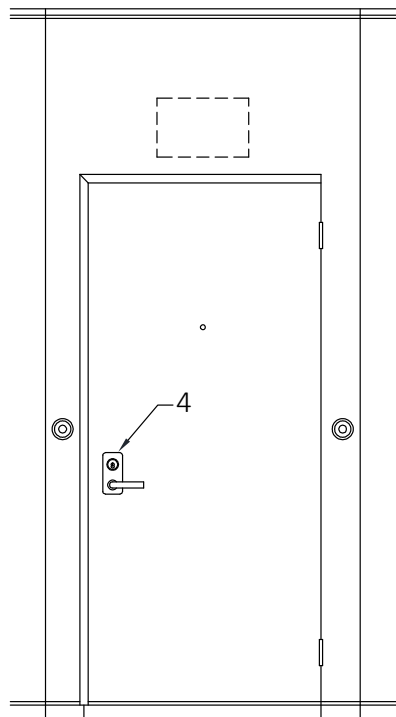

MODERCO

Excel 700 Series

Technical Data Sheet Excel 700 Single Pass Door

- Same core construction as movable partition panels
- Same surface finish as movable partition
- Steel butt hinges.
- Flush pulls and roller latch

Minimum height without EXIT Sign :

- 2451 mm [8'-0 1/2"] underside of track for 2134 mm [7'-0"] door
- 2349 mm [7'-8 1/2"] underside of track for 2032 mm [6'-8"] door

Minimum height with EXIT Sign :

- 2667 mm [8'-9"] underside of track for 2134 mm [7'-0"] door
- 2565 mm [8'-5"] underside of track for 2032 mm [6'-8"] door

- 1- Hidden fixed sweeps
- 2- Flush pull
- 3- Retractable seal activators
- 4- Manually-activated bottom seals
- 5- Fixed sweeps

Horizontal Section

Optional Hardware

1- Self-luminous Exit Sign ("Green Running Man" available as an upcharge)

2- Panic Bar ¹

3- Door Viewer

4- Panic bar Lever (with optional lock)

5- Concealed Door Closer

6- Window Frame
 - 152 mm X 356 mm [6" X 14"]
 - Glazing by others

7- Deadbolt lock ²

¹ Add 102 mm [4"] to stack depth for each panic bar