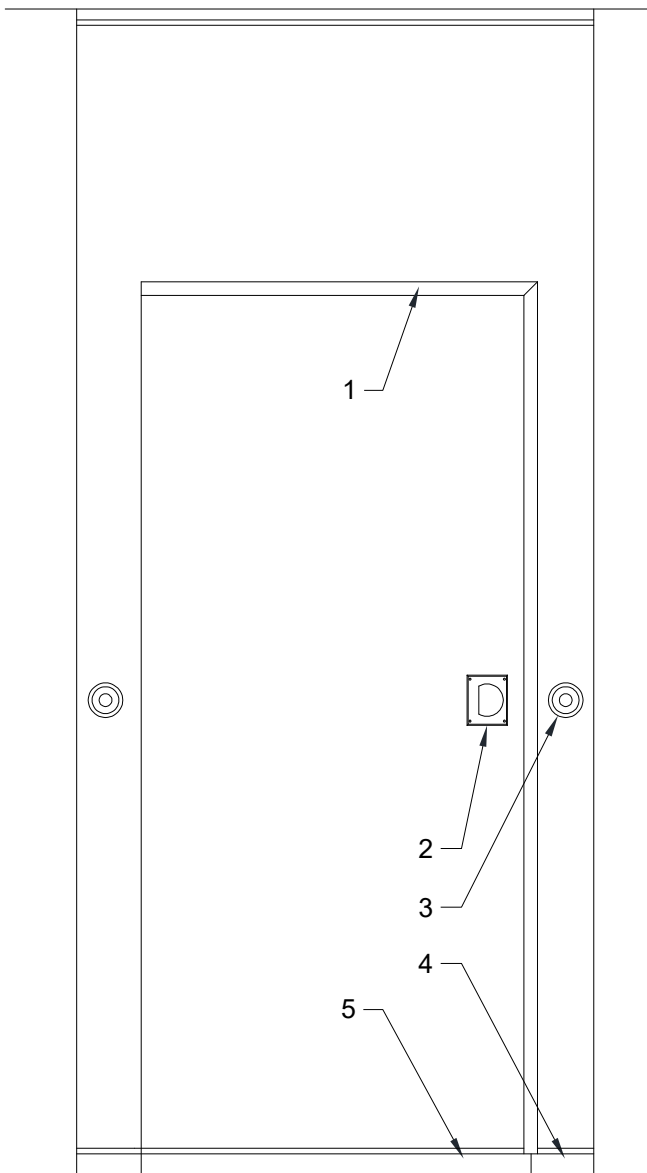

MODERCO

Excel 700 Series

Technical Data Sheet Excel 700 Single Pass Door

- Same core construction as movable partition panels
- Same surface finish as movable partition
- Steel butt hinges.
- Flush pulls and roller latch

Minimum height without EXIT Sign :

- 2451 mm [8'-0 1/2"] underside of track for 2134 mm [7'-0"] door
- 2349 mm [7'-8 1/2"] underside of track for 2032 mm [6'-8"] door

Minimum height with EXIT Sign :

- 2667 mm [8'-9"] underside of track for 2134 mm [7'-0"] door
- 2565 mm [8'-5"] underside of track for 2032 mm [6'-8"] door

- 1- Hidden fixed sweeps
- 2- Flush pull
- 3- Retractable seal activators
- 4- Manually-activated bottom seals
- 5- Fixed sweeps

Horizontal Section

Optional Hardware

1- Self-luminous Exit Sign ("Green Running Man" available as an upcharge)

2- Panic Bar ¹

3- Door Viewer

4- Panic bar Lever (with optional lock)

5- Concealed Door Closer

6- Window Frame
 - 152 mm X 356 mm [6" X 14"]
 - Glazing by others

7- Deadbolt lock ²

¹ Add 102 mm [4"] to stack depth for each panic bar