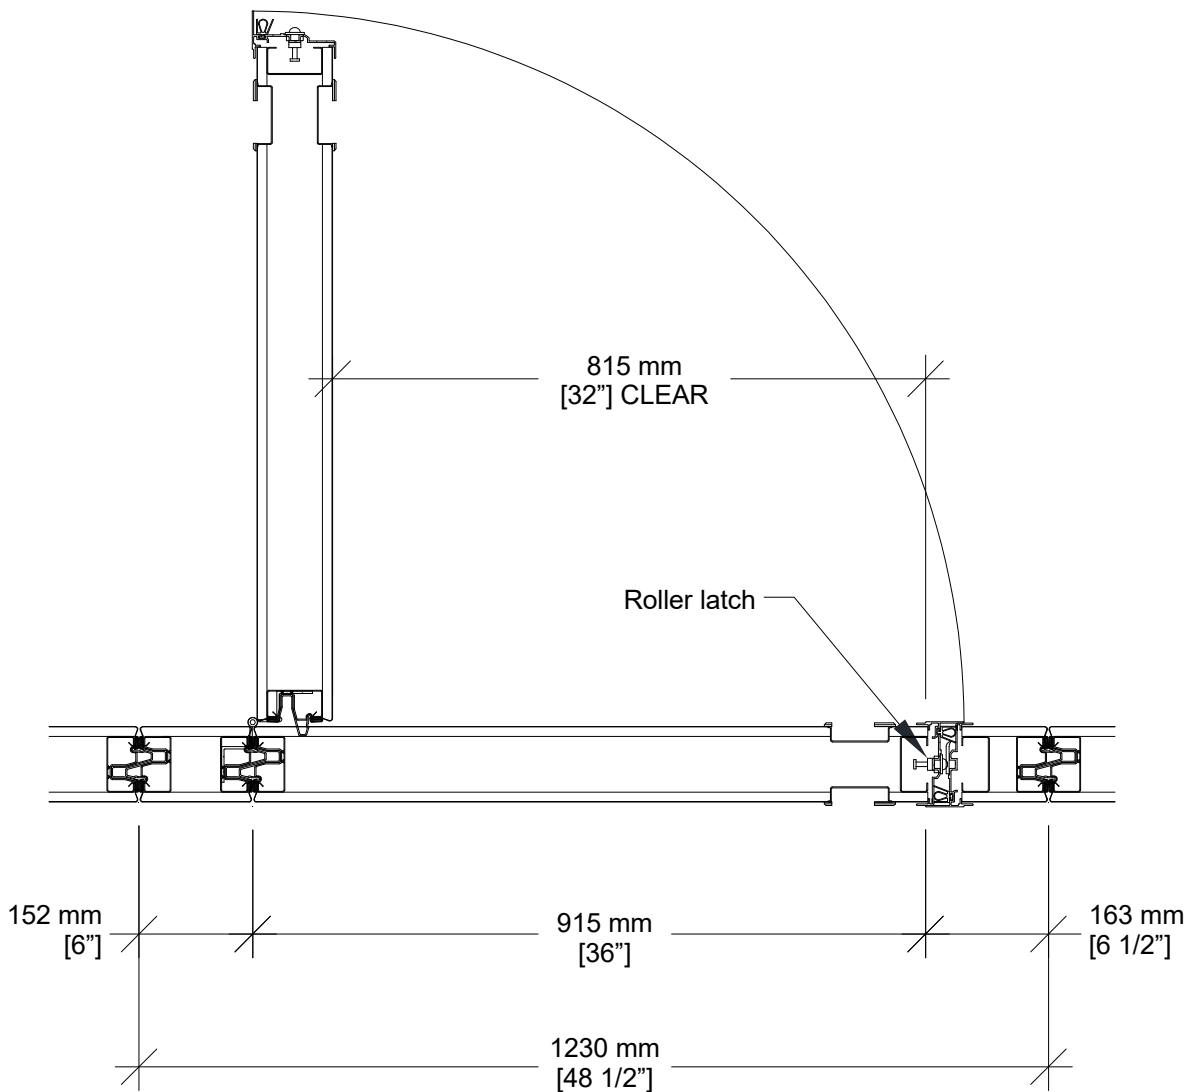

MODERCO

Excel 700 Series

Technical Data Sheet Excel 700 Single Pass Door

- Same core construction as movable partition panels
- Same surface finish as movable partition
- Steel butt hinges.
- Flush pulls and roller latch

Minimum height without EXIT Sign :

- 2451 mm [8'-0 1/2"] underside of track for 2134 mm [7'-0"] door
- 2349 mm [7'-8 1/2"] underside of track for 2032 mm [6'-8"] door

Minimum height with EXIT Sign :

- 2667 mm [8'-9"] underside of track for 2134 mm [7'-0"] door
- 2565 mm [8'-5"] underside of track for 2032 mm [6'-8"] door

- 1- Hidden fixed sweeps
- 2- Flush pull
- 3- Retractable seal activators
- 4- Manually-activated bottom seals
- 5- Fixed sweeps

Horizontal Section

Optional Hardware

1- Self-luminous Exit Sign ("Green Running Man" available as an upcharge)

2- Panic Bar ¹

3- Door Viewer

4- Panic bar Lever (with optional lock)

5- Concealed Door Closer

6- Window Frame
 - 152 mm X 356 mm [6" X 14"]
 - Glazing by others

7- Deadbolt lock ²

¹ Add 102 mm [4"] to stack depth for each panic bar