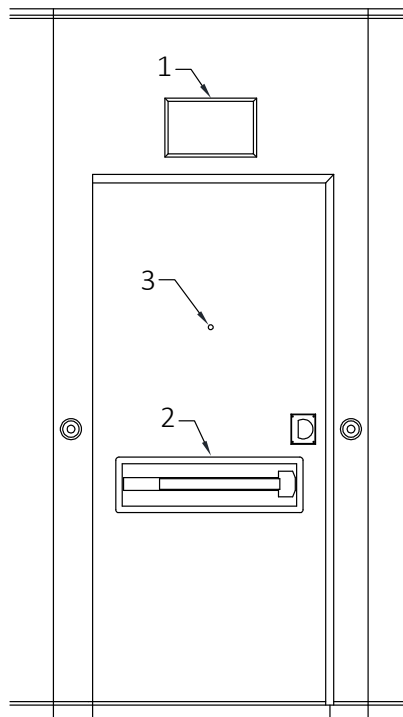

MODERCO

Excel 700 Series

Technical Data Sheet Excel 700 Single Pass Door

- Same core construction as movable partition panels
- Same surface finish as movable partition
- Steel butt hinges.
- Flush pulls and roller latch

Minimum height without EXIT Sign :

- 2451 mm [8'-0 1/2"] underside of track for 2134 mm [7'-0"] door
- 2349 mm [7'-8 1/2"] underside of track for 2032 mm [6'-8"] door

Minimum height with EXIT Sign :

- 2667 mm [8'-9"] underside of track for 2134 mm [7'-0"] door
- 2565 mm [8'-5"] underside of track for 2032 mm [6'-8"] door

- 1- Hidden fixed sweeps
- 2- Flush pull
- 3- Retractable seal activators
- 4- Manually-activated bottom seals
- 5- Fixed sweeps

Horizontal Section

Optional Hardware

1- Self-luminous Exit Sign ("Green Running Man" available as an upcharge)