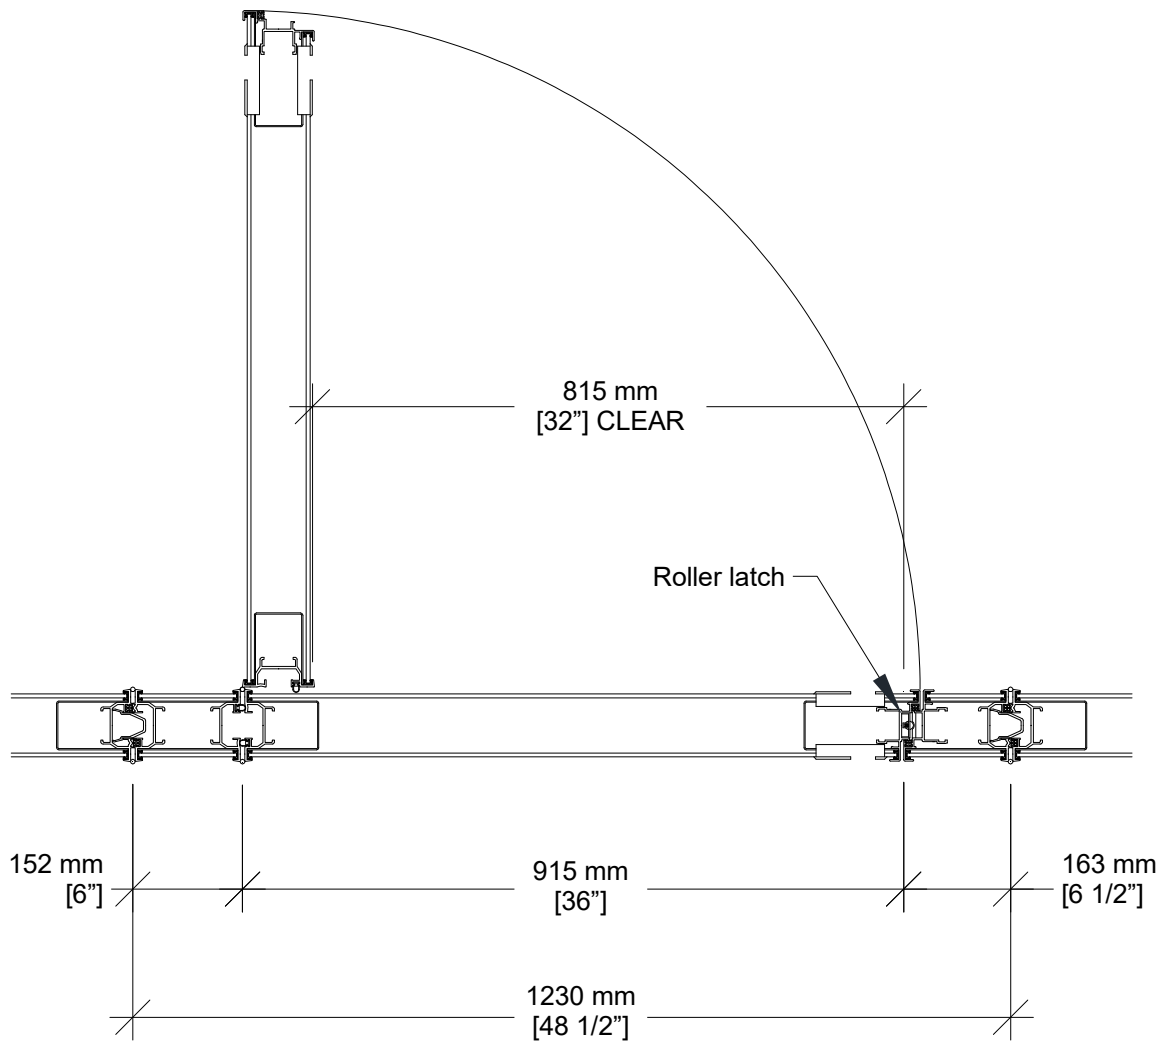

## Technical Data Sheet Crystal 200 Single Pass Door

- Same core construction as movable partition panels
- Low profile hinges
- Flush pulls and roller latch
- See-through or opaque transom section

		<b>MIN Ceiling Height</b>	
<i>Transom</i>	<i>Door height</i>	<i>Partition seals: manual</i>	<i>Partition seals: automatic</i>
<i>See-through</i>	2134 mm [7'-0"]	2832 mm [9'-3 1/2"]	2731 mm [8'-11 1/2"]
<i>See-through</i>	2032 mm [6'-8"]	2731 mm [8'-11 1/2"]	2629 mm [8'-7 1/2"]
<i>Opaque</i>	2032 mm [6'-8"]	2518 mm [8'-3 1/8"]	2518 mm [8'-3 1/8"]

- 1- Fixed sweeps
- 2- Retractable seal activator
- 3- Flush pull
- 4- Manually-activated bottom seals
- 5- Automatically-activated door seal
- 6- ADA-compliant door threshold :
  - 12 mm [1/2"] thickness
  - 2 to 1 slope

**Horizontal Section**

## Optional Features & Hardware

1- See-through transom section. See table on page 1 for minimum panel height.

2- Deadbolt lock <sup>1</sup>

3- Self-luminescent Exit Sign  
 - standard red faceplate  
 - optional green faceplate  
 - optional "Running Man" with green faceplate