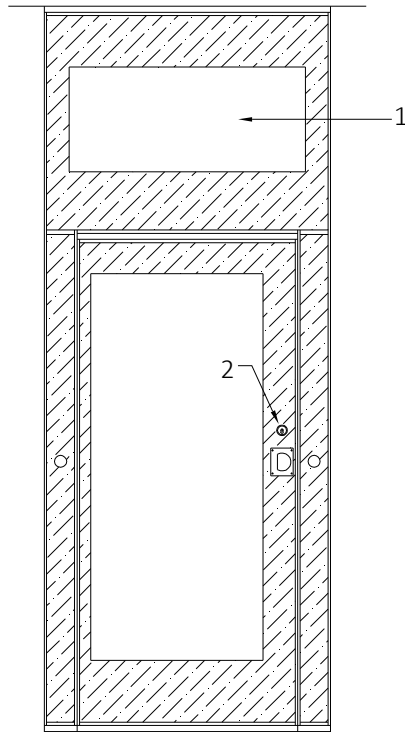

Optional Features & Hardware

1- See-through transom section. See table on page 1 for minimum panel height.

2- Deadbolt lock ¹

3- Self-luminescent Exit Sign
- standard red faceplate
- optional green faceplate
- optional "Running Man" with green faceplate

4- Panic Bar ²

5- Panic Bar Lever (with optional lock)

6- Concealed Door Closer

¹ Not available with panic bar or exit sign

² Add 102 mm [4"] to stack depth for each panic bar