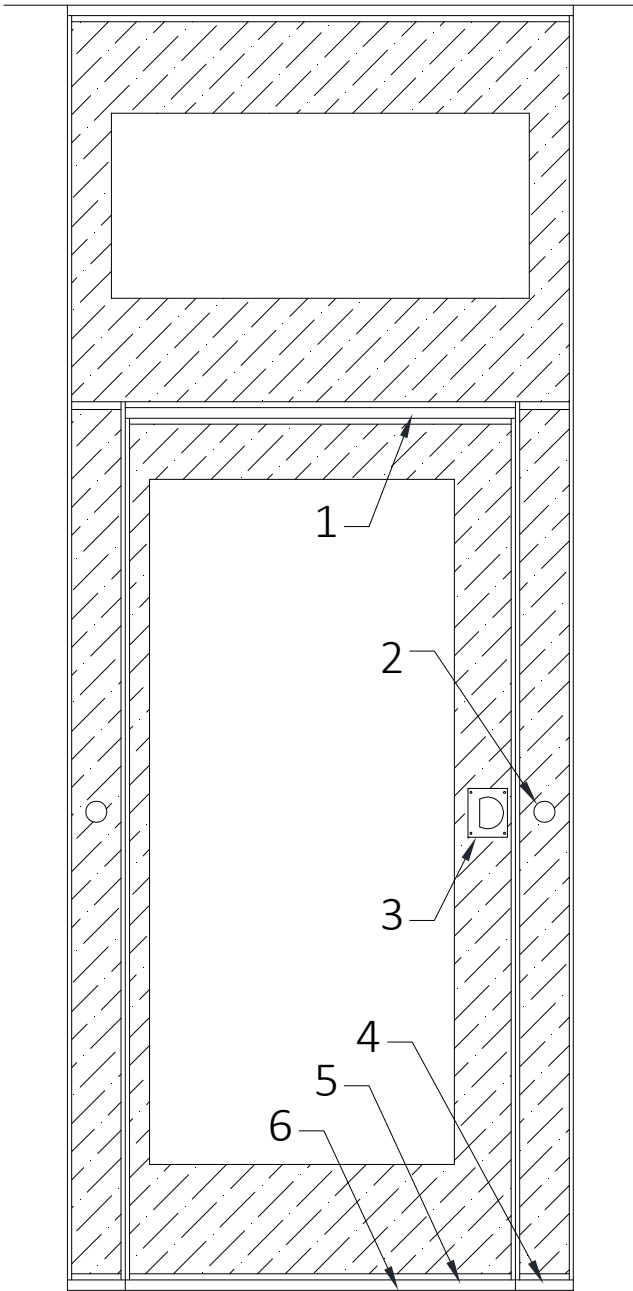

## Technical Data Sheet Crystal 200 Single Pass Door

- Same core construction as movable partition panels
- Low profile hinges
- Flush pulls and roller latch
- See-through or opaque transom section

		<b>MIN Ceiling Height</b>	
<i>Transom</i>	<i>Door height</i>	<i>Partition seals: manual</i>	<i>Partition seals: automatic</i>
<i>See-through</i>	2134 mm [7'-0"]	2832 mm [9'-3 1/2"]	2731 mm [8'-11 1/2"]
<i>See-through</i>	2032 mm [6'-8"]	2731 mm [8'-11 1/2"]	2629 mm [8'-7 1/2"]
<i>Opaque</i>	2032 mm [6'-8"]	2518 mm [8'-3 1/8"]	2518 mm [8'-3 1/8"]

- 1- Fixed sweeps
- 2- Retractable seal activator
- 3- Flush pull
- 4- Manually-activated bottom seals
- 5- Automatically-activated door seal
- 6- ADA-compliant door threshold :
  - 12 mm [1/2"] thickness
  - 2 to 1 slope

## Optional Features & Hardware

1- See-through transom section. See table on page 1 for minimum panel height.

2- Deadbolt lock <sup>1</sup>

3- Self-luminescent Exit Sign  
 - standard red faceplate  
 - optional green faceplate  
 - optional "Running Man" with green faceplate