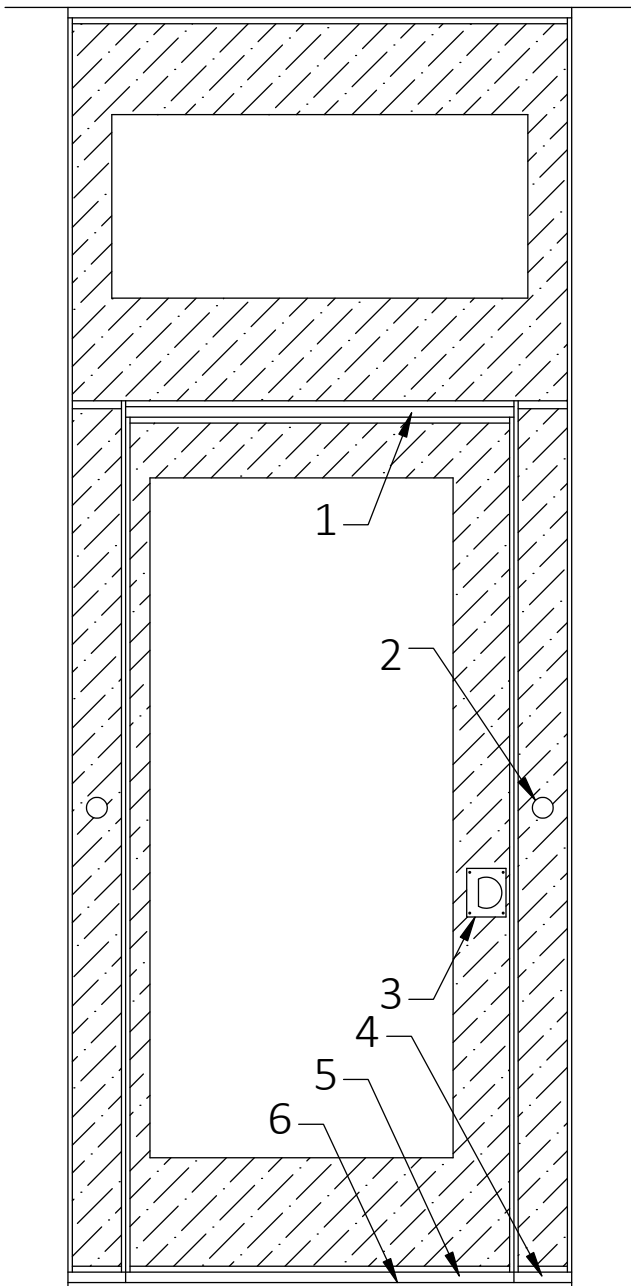

**MODERCO**

Crystal 200 Series

Technical Data Sheet  
Crystal 200 Single Pass Door

- Same core construction as movable partition panels
- Low profile hinges
- Flush pulls and roller latch
- See-through or opaque transom section

		MIN Ceiling Height	
Transom	Door height	Partition seals: manual	Partition seals: automatic
See-through	2134 mm [7'-0"]	2834 mm [9'-3 1/2"]	2732 mm [8'-11 1/2"]
See-through	2032 mm [6'-8"]	2732 mm [8'-11 1/2"]	2630 mm [8'-7 1/2"]
Opaque	2032 mm [6'-8"]	2476 mm [8'-1 1/2"]	2476 mm [8'-1 1/2"]

- 1- Fixed sweeps
- 2- Retractable seal activator
- 3- Flush pull
- 4- Manually-activated bottom seals
- 5- Automatically-activated door seal
- 6- ADA-compliant door threshold :
  - 12 mm [1/2"] thickness
  - 2 to 1 slope

### Optional Features & Hardware

1- See-through transom section. See table on page 1 for minimum panel height.

2- Deadbolt lock <sup>1</sup>

3- Self-luminescent Exit Sign

- standard red faceplate
- optional green faceplate
- optional "Running Man" with green faceplate