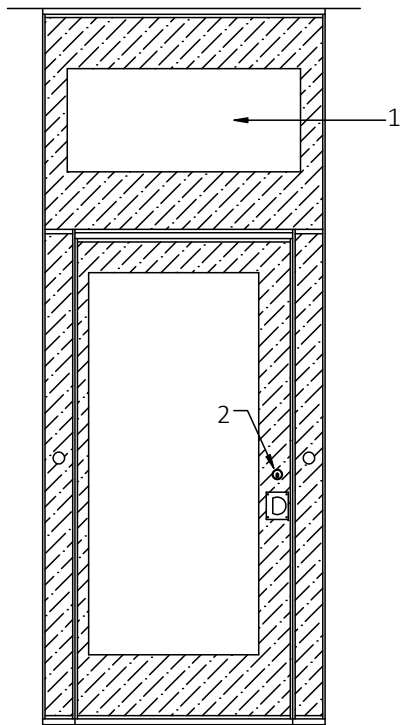

Optional Features & Hardware

1- See-through transom section. See table on page 1 for minimum panel height.

2- Deadbolt lock ¹

3- Self-luminescent Exit Sign

- standard red faceplate
- optional green faceplate
- optional "Running Man" with green faceplate

4- Panic Bar ²

5- Panic Bar Lever (with optional lock)

6- Concealed Door Closer

¹ Not available with panic bar or exit sign

² Add 102 mm [4"] to stack depth for each panic bar