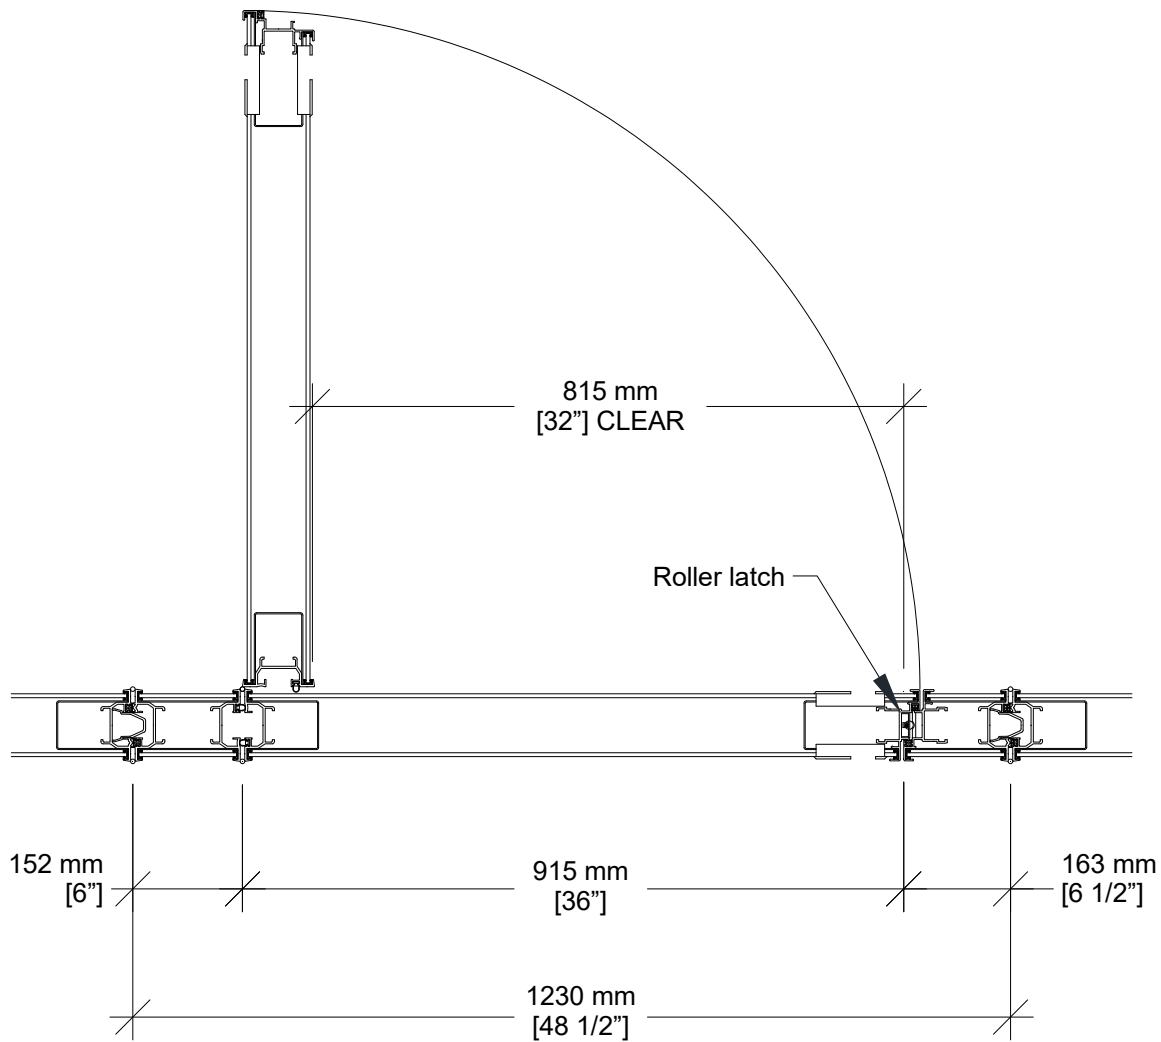

**MODERCO**

Crystal 200 Series

Technical Data Sheet  
Crystal 200 Single Pass Door

- Same core construction as movable partition panels
- Low profile hinges
- Flush pulls and roller latch
- See-through or opaque transom section

		MIN Ceiling Height	
Transom	Door height	Partition seals: manual	Partition seals: automatic
See-through	2134 mm [7'-0"]	2834 mm [9'-3 1/2"]	2732 mm [8'-11 1/2"]
See-through	2032 mm [6'-8"]	2732 mm [8'-11 1/2"]	2630 mm [8'-7 1/2"]
Opaque	2032 mm [6'-8"]	2476 mm [8'-1 1/2"]	2476 mm [8'-1 1/2"]

- 1- Fixed sweeps
- 2- Retractable seal activator
- 3- Flush pull
- 4- Manually-activated bottom seals
- 5- Automatically-activated door seal
- 6- ADA-compliant door threshold :
  - 12 mm [1/2"] thickness
  - 2 to 1 slope

### Optional Features & Hardware

1- See-through transom section. See table on page 1 for minimum panel height.

2- Deadbolt lock <sup>1</sup>

3- Self-luminescent Exit Sign

- standard red faceplate
- optional green faceplate
- optional "Running Man" with green faceplate