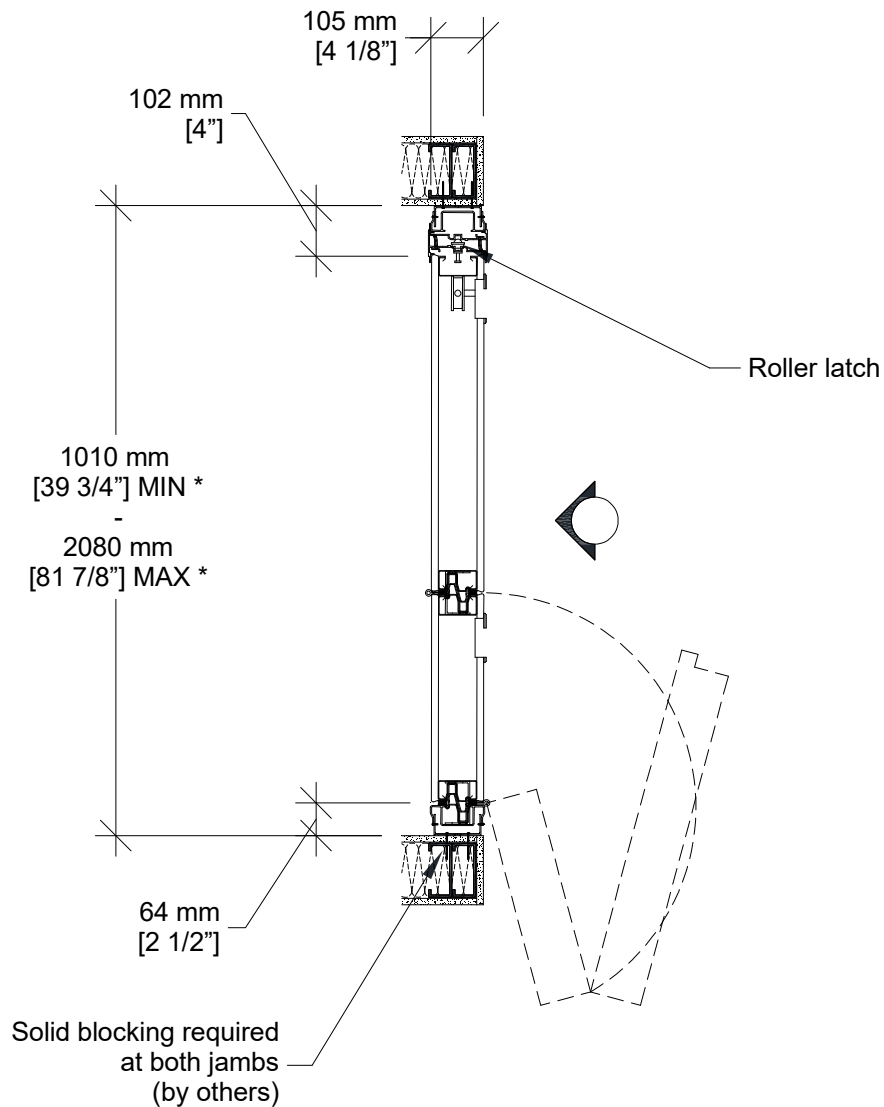

MODERCO

Excel 700 Series

Technical Data Sheet Excel 700 PA-72B Pocket Door

PA-72B Acoustical Pocket Door

- 2 bi-folding sections
- Same core construction as movable partition panels
- Same surface finish as movable partition / optional custom finish / unfinished
- Same frame finish as movable partition / optional custom finish
- Fixed top and bottom sweeps
- Top and bottom locking bolts
- Full leaf butt hinges
- Optional deadbolt lock

- 1- Track
- 2- Flush pulls
- 3- Top and bottom locking bolt activator

Vertical Section

Horizontal Section

* Min/Max dimensions are fabrication limits and do not account for job-specific conditions.

Please consult shop drawings or local Moderco distributor prior to sizing pockets.