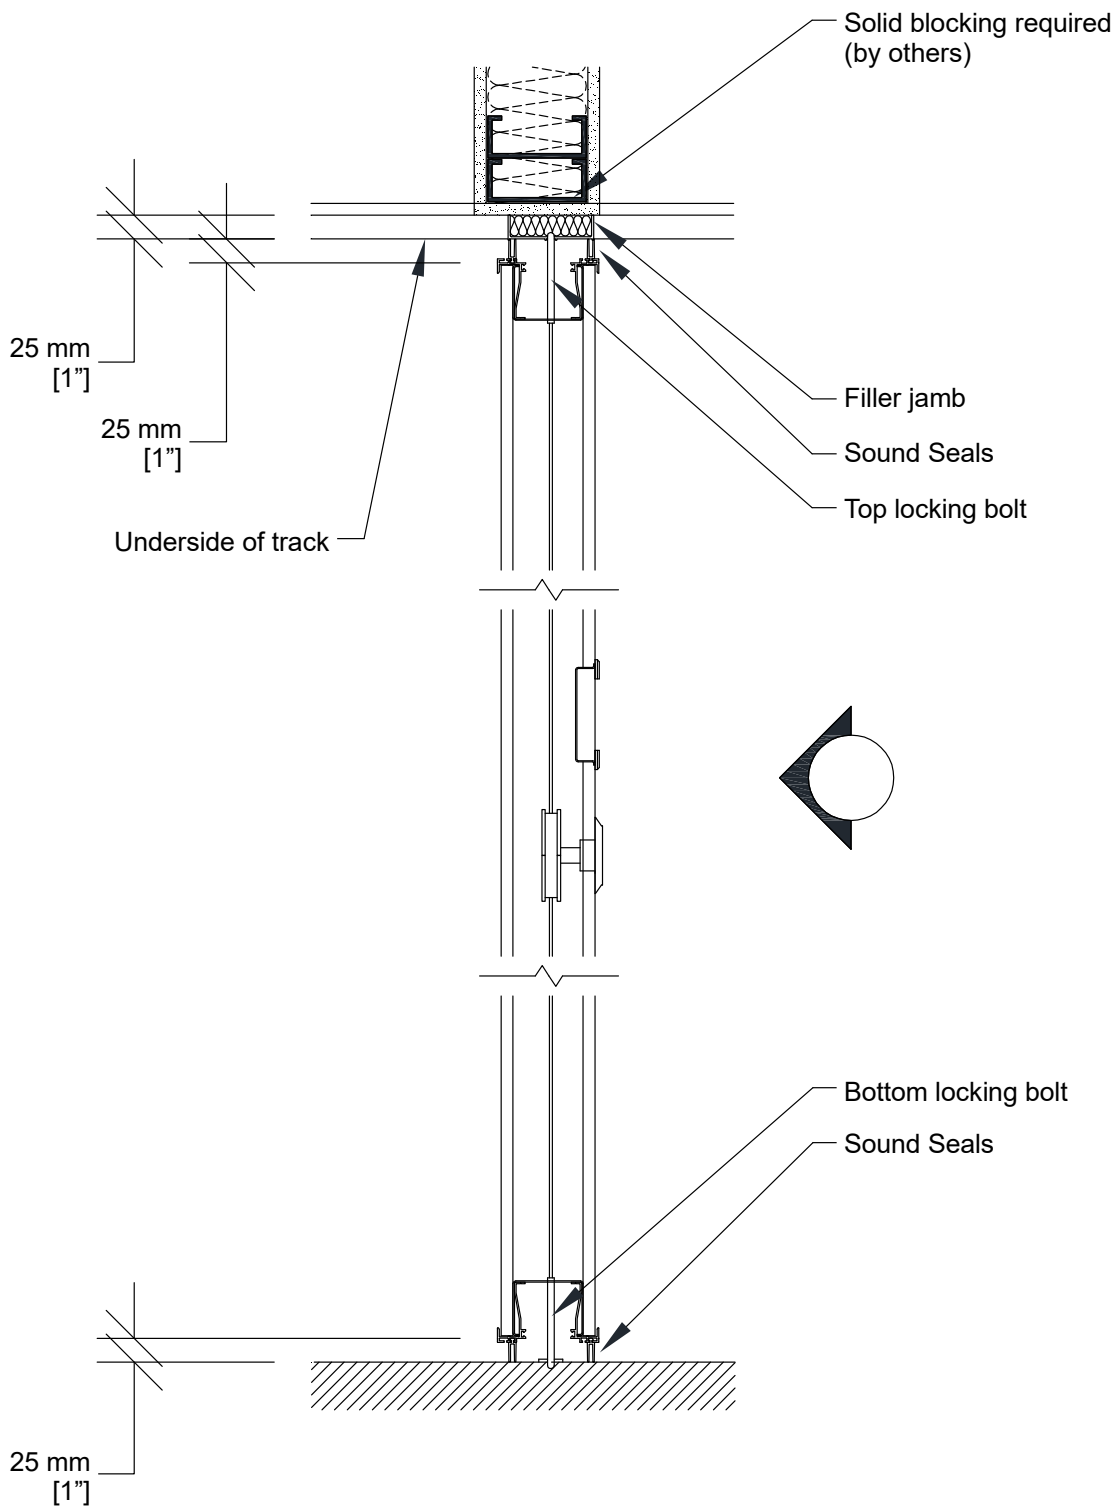

MODERCO

Excel 700 Series

Technical Data Sheet Excel 700 PA-72B Pocket Door

PA-72B Acoustical Pocket Door

- 2 bi-folding sections
- Same core construction as movable partition panels
- Same surface finish as movable partition / optional custom finish / unfinished
- Same frame finish as movable partition / optional custom finish
- Fixed top and bottom sweeps
- Top and bottom locking bolts
- Full leaf butt hinges
- Optional deadbolt lock

- 1- Track
- 2- Flush pulls
- 3- Top and bottom locking bolt activator

Vertical Section

Horizontal Section

* Min/Max dimensions are fabrication limits and do not account for job-specific conditions.

Please consult shop drawings or local Moderco distributor prior to sizing pockets.