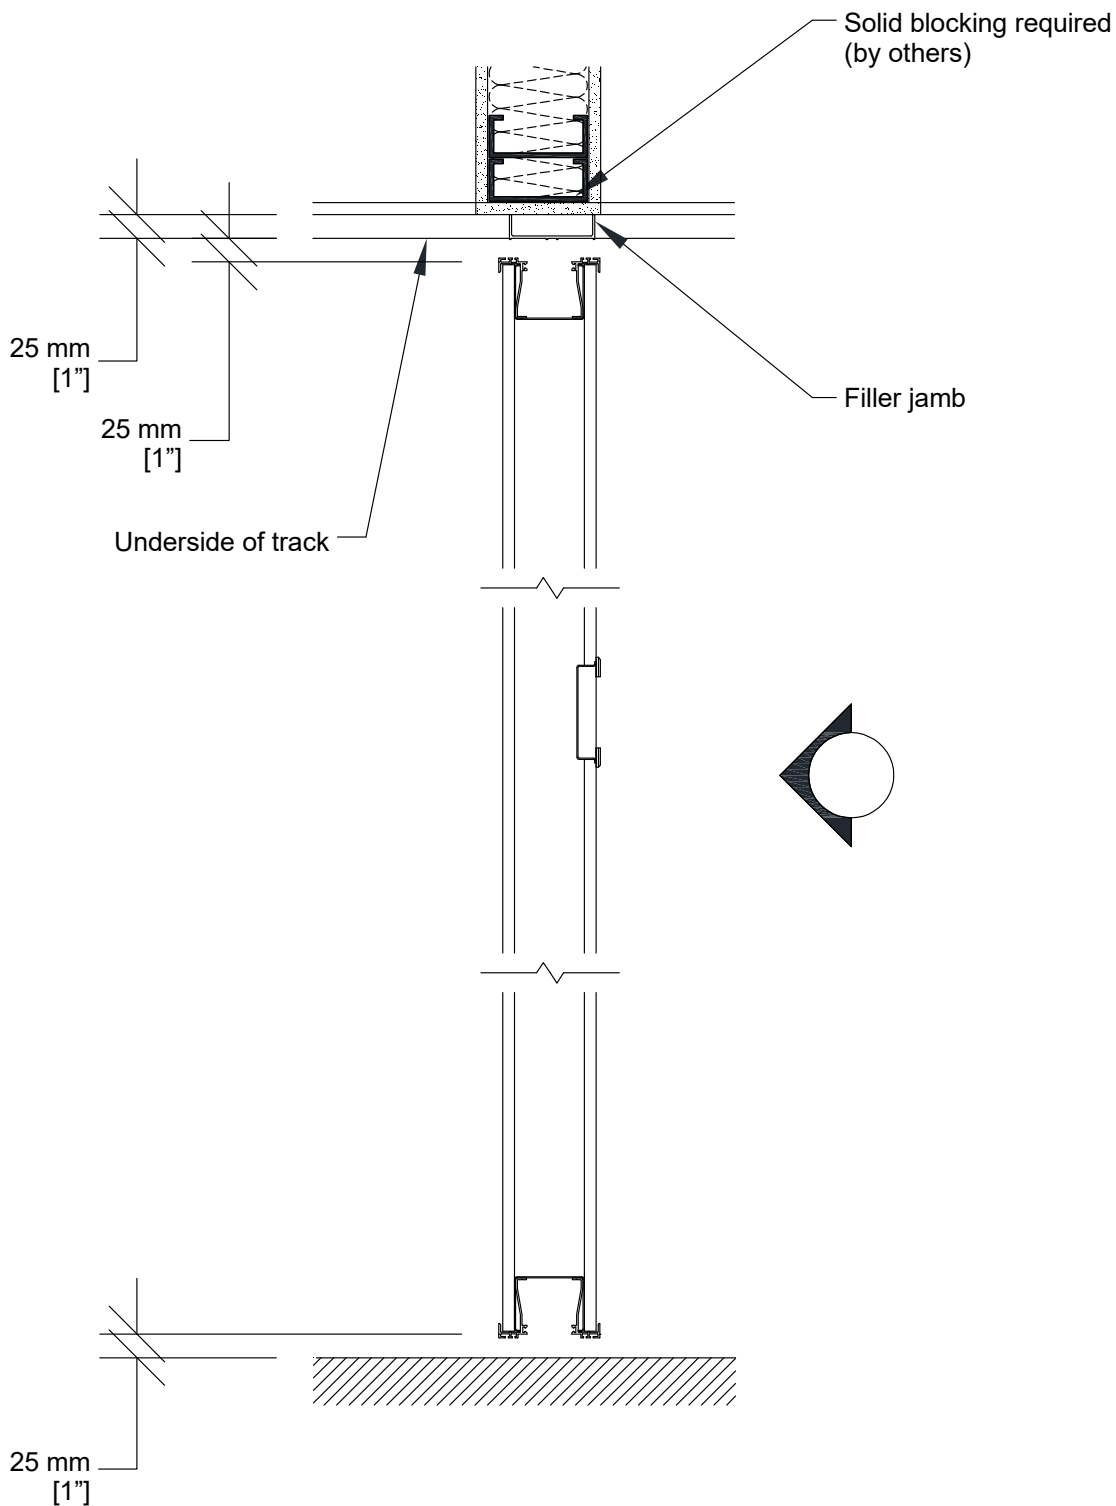

1- Track

2- Flush pull

**Vertical Section**

### Horizontal Section

\* Min/Max dimensions are fabrication limits and do not account for job-specific conditions.

Please consult shop drawings or local Moderco distributor prior to sizing pockets.