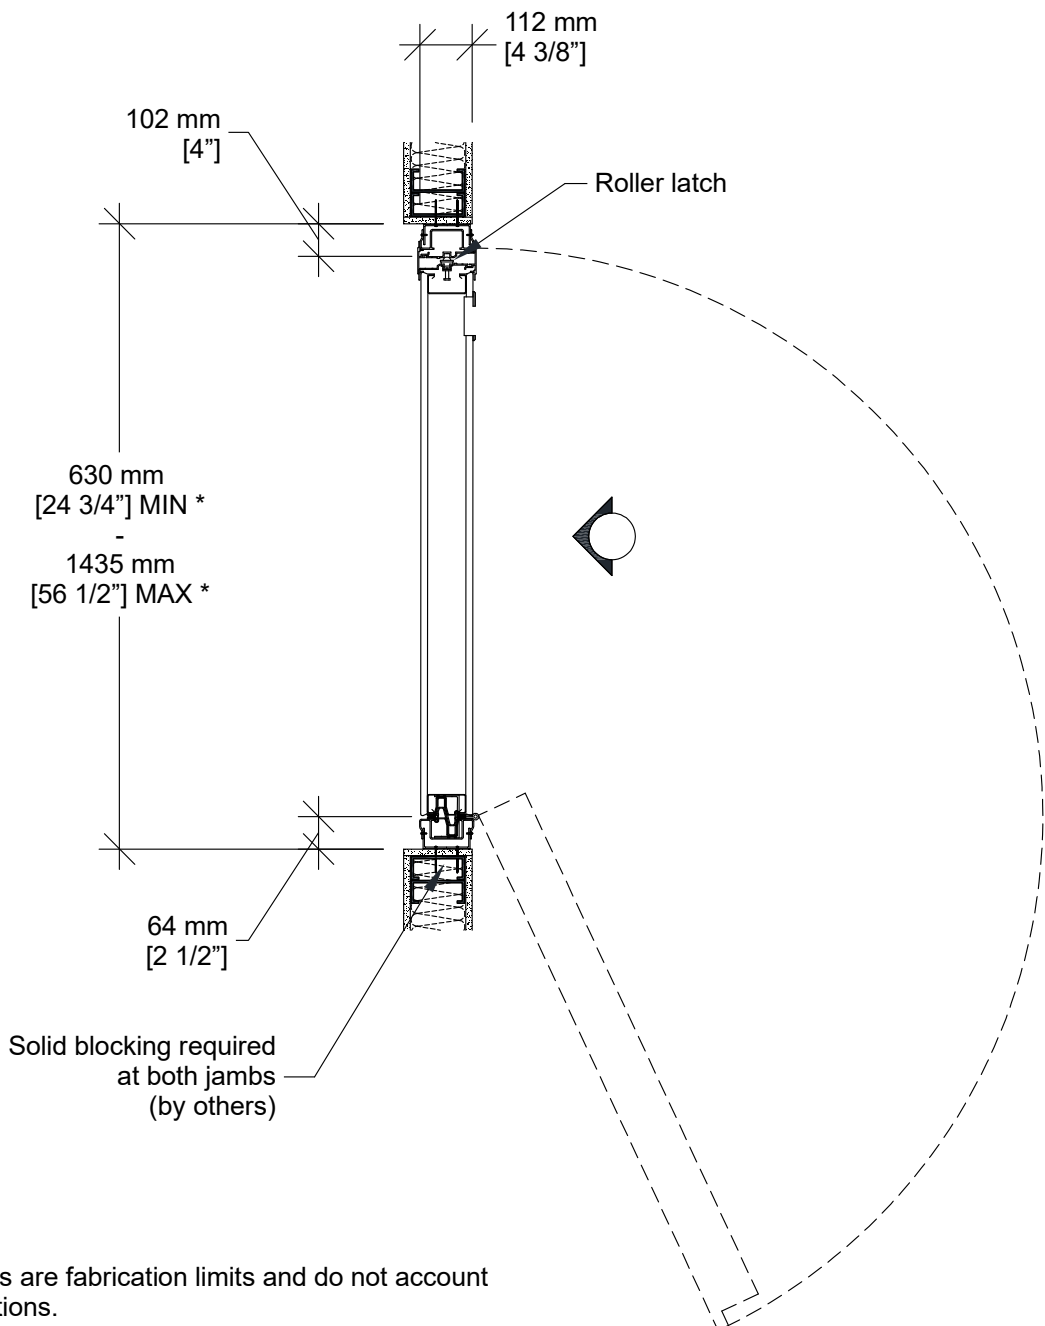

1- Track

2- Flush pull

**Vertical Section**

### Horizontal Section

\* Min/Max dimensions are fabrication limits and do not account for job-specific conditions.

Please consult shop drawings or local Moderco distributor prior to sizing pockets.