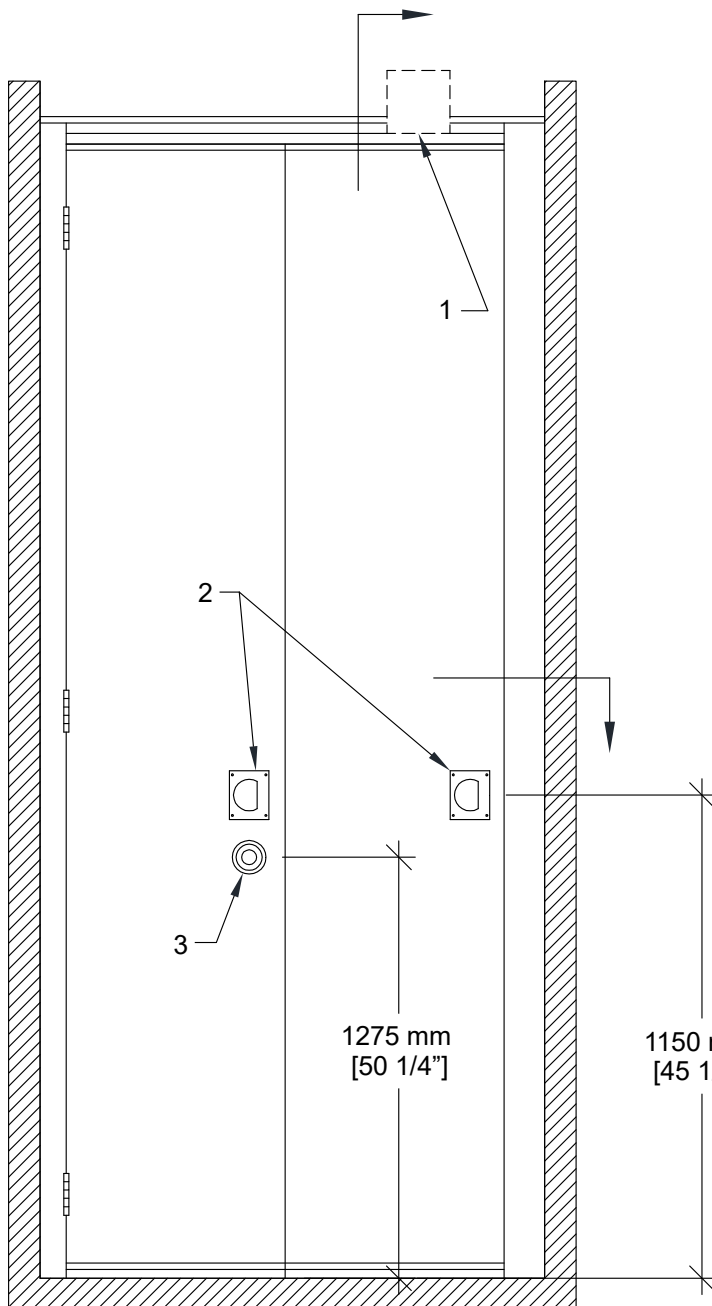

MODERCO

Excel 700 Series

Technical Data Sheet Excel 700 PN-72B Pocket Doors

PN-72B Non-acoustical Pocket Door

- 2 bi-folding sections
- Same basic construction as movable partition panels
- Same surface finish as movable partition / optional custom finish / unfinished
- Same frame finish as movable partition / optional custom finish
- Top and bottom locking bolts
- Full leaf butt hinges
- Optional deadbolt lock

1- Track

2- Flush pulls

3- Top and bottom locking bolt activator

Vertical Section

Horizontal Section

* Min/Max dimensions are fabrication limits and do not account for job-specific conditions.

Please consult shop drawings or local Moderco distributor prior to sizing pockets.