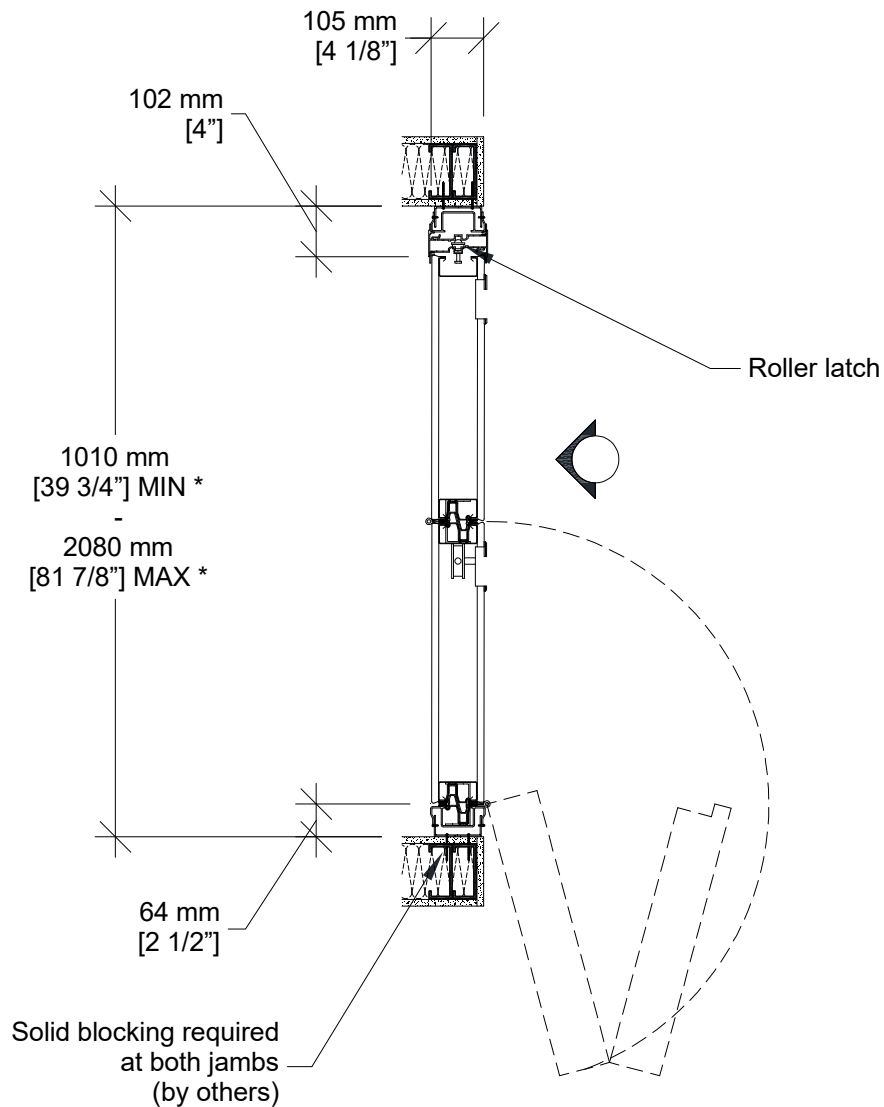

1- Track

2- Flush pulls

3- Top and bottom locking bolt activator

Vertical Section

Horizontal Section

* Min/Max dimensions are fabrication limits and do not account for job-specific conditions.

Please consult shop drawings or local Moderco distributor prior to sizing pockets.