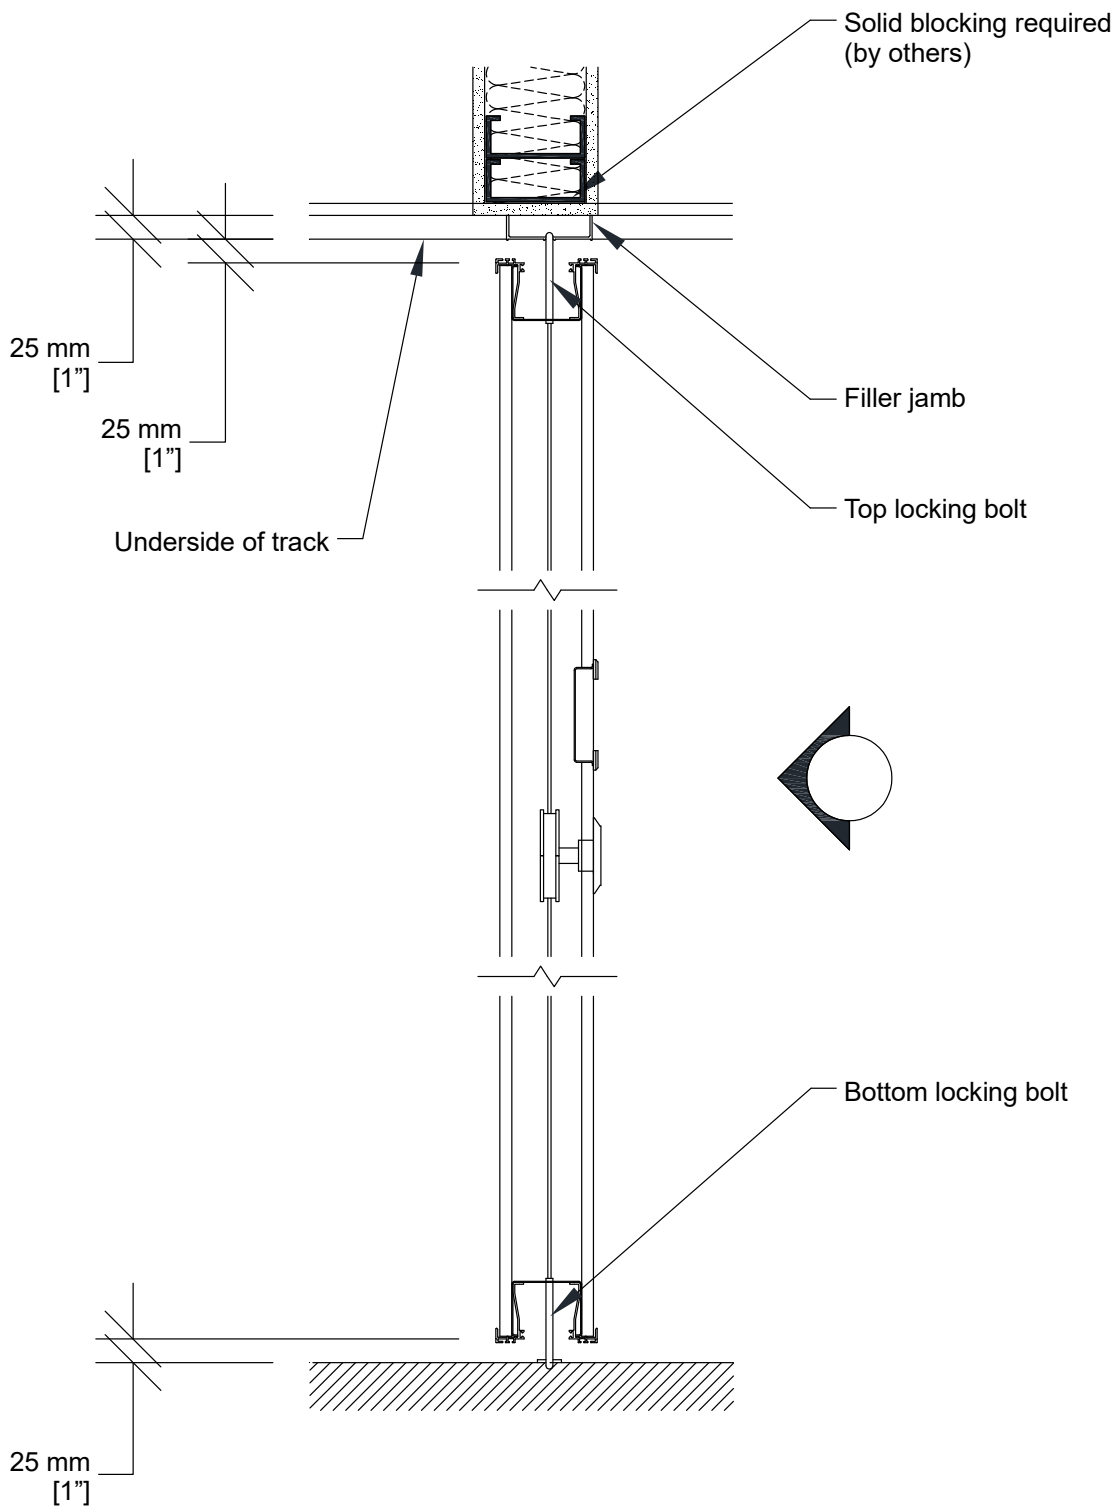

MODERCO

Excel 700 Series

Technical Data Sheet Excel 700 PN-72B Pocket Doors

PN-72B Non-acoustical Pocket Door

- 2 bi-folding sections
- Same basic construction as movable partition panels
- Same surface finish as movable partition / optional custom finish / unfinished
- Same frame finish as movable partition / optional custom finish
- Top and bottom locking bolts
- Full leaf butt hinges
- Optional deadbolt lock

1- Track

2- Flush pulls

3- Top and bottom locking bolt activator

Vertical Section

Horizontal Section

* Min/Max dimensions are fabrication limits and do not account for job-specific conditions.

Please consult shop drawings or local Moderco distributor prior to sizing pockets.