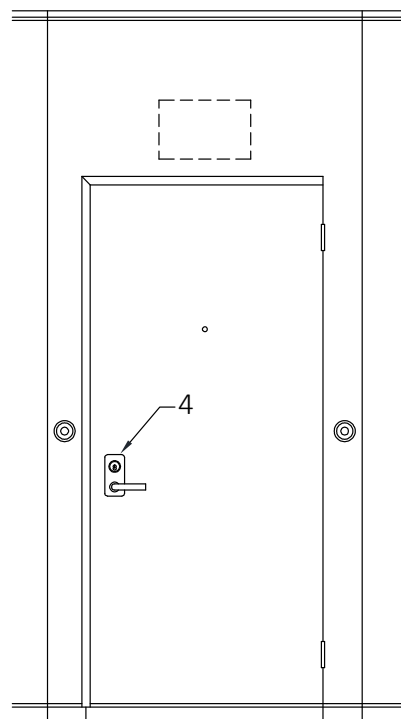

MODERCO

Excel 700 Series

Technical Data Sheet Excel 700 Single Pass Door

- Same core construction as movable partition panels
- Same surface finish as movable partition
- Steel butt hinges.
- Flush pulls and roller latch

Minimum height without EXIT Sign :

- 2451 mm [8'-0 1/2"] underside of track for 2134 mm [7'-0"] door
- 2349 mm [7'-8 1/2"] underside of track for 2032 mm [6'-8"] door

Minimum height with EXIT Sign :

- 2667 mm [8'-9"] underside of track for 2134 mm [7'-0"] door
- 2565 mm [8'-5"] underside of track for 2032 mm [6'-8"] door

- 1- Hidden fixed sweeps
- 2- Flush pull
- 3- Retractable seal activators
- 4- Manually-activated bottom seals
- 5- Fixed sweeps

Horizontal Section

Optional Hardware

- 1- Self-luminous Exit Sign ("Green Running Man" available as an upcharge)
- 2- Panic Bar ¹
- 3- Door Viewer
- 4- Panic bar Lever (with optional lock)
- 5- Concealed Door Closer
- 6- Window Frame
 - 355 mm X 610 mm [14" X 24"]
 - Glazing by others
- 7- Deadbolt lock ²