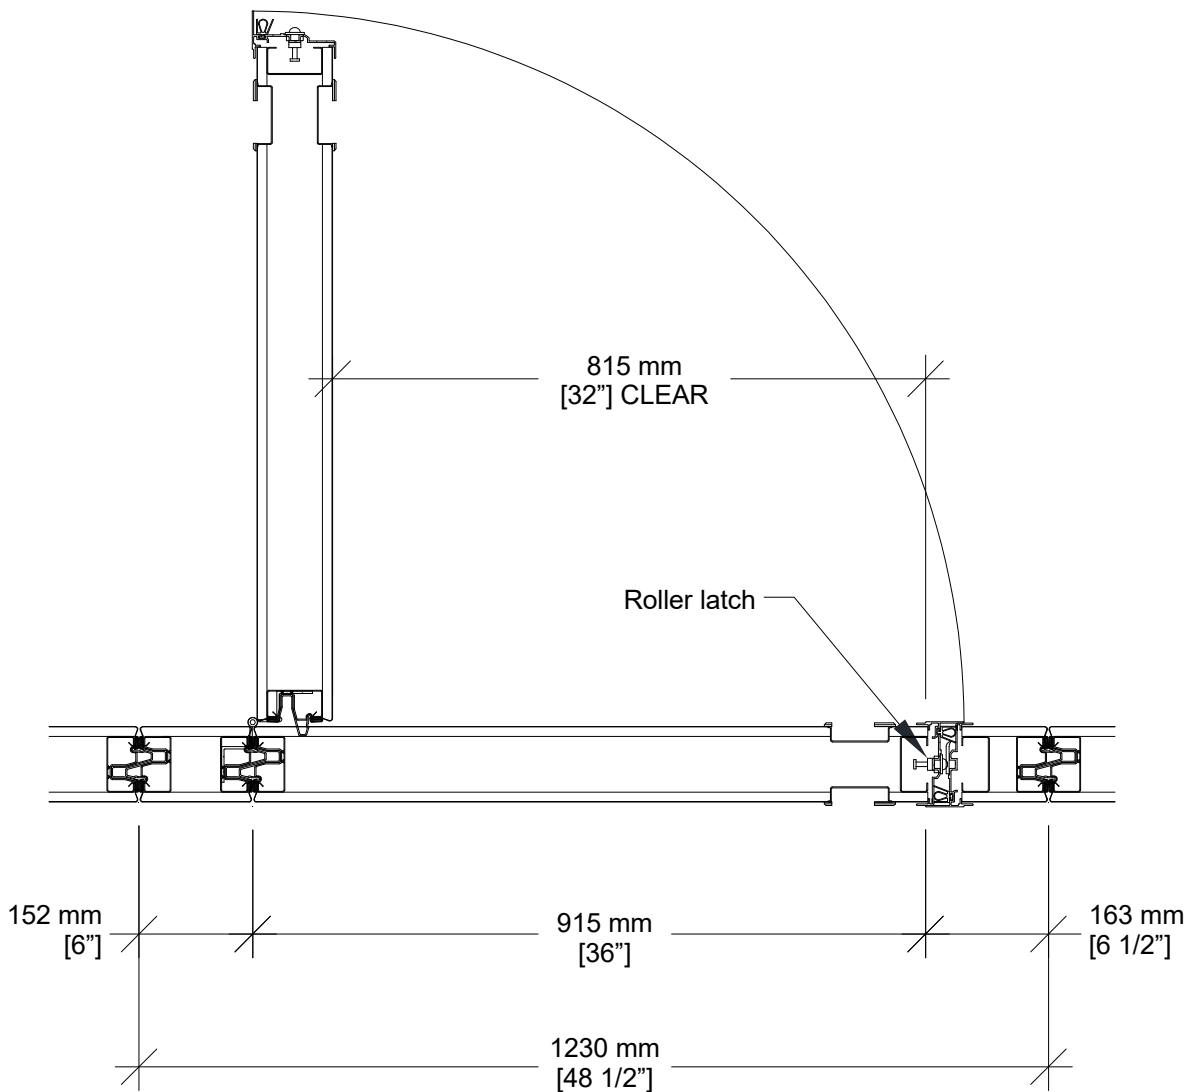

MODERCO

Excel 700 Series

Technical Data Sheet Excel 700 Single Pass Door

- Same core construction as movable partition panels
- Same surface finish as movable partition
- Steel butt hinges.
- Flush pulls and roller latch

Minimum height without EXIT Sign :

- 2451 mm [8'-0 1/2"] underside of track for 2134 mm [7'-0"] door
- 2349 mm [7'-8 1/2"] underside of track for 2032 mm [6'-8"] door

Minimum height with EXIT Sign :

- 2667 mm [8'-9"] underside of track for 2134 mm [7'-0"] door
- 2565 mm [8'-5"] underside of track for 2032 mm [6'-8"] door

- 1- Hidden fixed sweeps
- 2- Flush pull
- 3- Retractable seal activators
- 4- Manually-activated bottom seals
- 5- Fixed sweeps

Horizontal Section

Optional Hardware

- 1- Self-luminous Exit Sign ("Green Running Man" available as an upcharge)
- 2- Panic Bar ¹
- 3- Door Viewer
- 4- Panic bar Lever (with optional lock)
- 5- Concealed Door Closer
- 6- Window Frame
 - 355 mm X 610 mm [14" X 24"]
 - Glazing by others
- 7- Deadbolt lock ²

¹ Add 102 mm [4"] to stack depth for each panic bar

² Not available with panic bar or exit sign