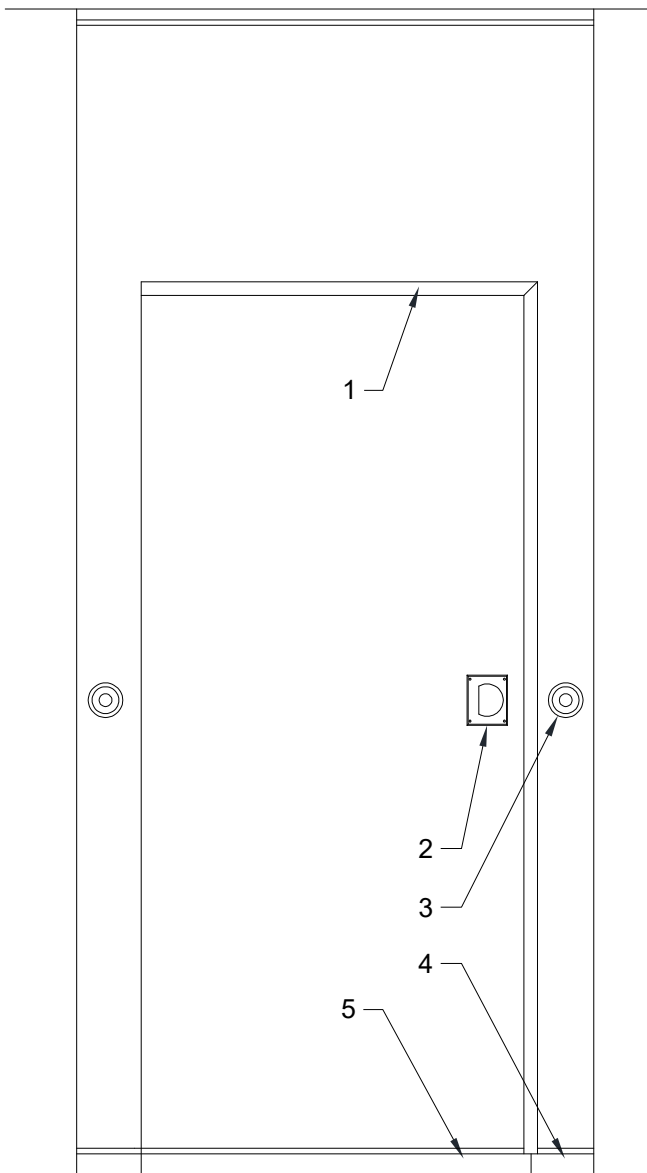

MODERCO

Excel 700 Series

Technical Data Sheet Excel 700 Single Pass Door

- Same core construction as movable partition panels
- Same surface finish as movable partition
- Steel butt hinges.
- Flush pulls and roller latch

Minimum height without EXIT Sign :

- 2451 mm [8'-0 1/2"] underside of track for 2134 mm [7'-0"] door
- 2349 mm [7'-8 1/2"] underside of track for 2032 mm [6'-8"] door

Minimum height with EXIT Sign :

- 2667 mm [8'-9"] underside of track for 2134 mm [7'-0"] door
- 2565 mm [8'-5"] underside of track for 2032 mm [6'-8"] door

- 1- Hidden fixed sweeps
- 2- Flush pull
- 3- Retractable seal activators
- 4- Manually-activated bottom seals
- 5- Fixed sweeps

Horizontal Section

Optional Hardware

- 1- Self-luminous Exit Sign ("Green Running Man" available as an upcharge)
- 2- Panic Bar ¹
- 3- Door Viewer
- 4- Panic bar Lever (with optional lock)
- 5- Concealed Door Closer
- 6- Window Frame
 - 355 mm X 610 mm [14" X 24"]
 - Glazing by others
- 7- Deadbolt lock ²