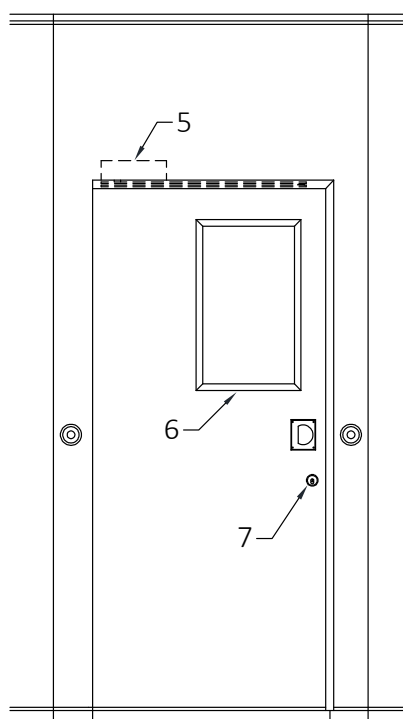

Minimum height without EXIT Sign :

- 2451 mm [8'-0 1/2"] underside of track for 2134 mm [7'-0"] door
- 2349 mm [7'-8 1/2"] underside of track for 2032 mm [6'-8"] door

Minimum height with EXIT Sign :

- 2667 mm [8'-9"] underside of track for 2134 mm [7'-0"] door
- 2565 mm [8'-5"] underside of track for 2032 mm [6'-8"] door

- 1- Hidden fixed sweeps
- 2- Flush pull
- 3- Retractable seal activators
- 4- Manually-activated bottom seals
- 5- Fixed sweeps

Horizontal Section

Optional Hardware

- 1- Self-luminous Exit Sign ("Green Running Man" available as an upcharge)
- 2- Panic Bar ¹
- 3- Door Viewer
- 4- Panic bar Lever (with optional lock)
- 5- Concealed Door Closer
- 6- Window Frame
 - 355 mm X 610 mm [14" X 24"]
 - Glazing by others
- 7- Deadbolt lock ²