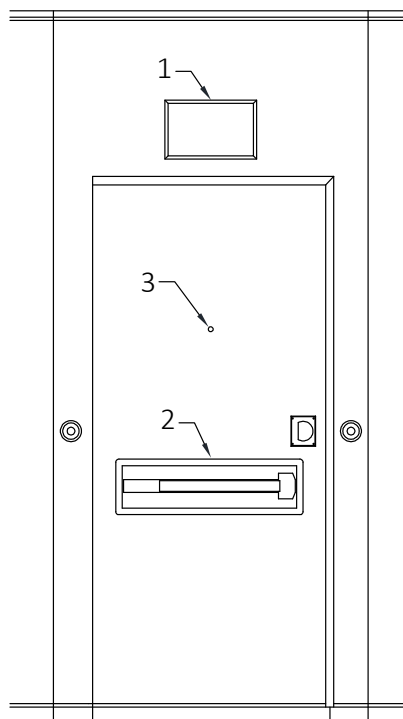

MODERCO

Excel 700 Series

Technical Data Sheet Excel 700 Single Pass Door

- Same core construction as movable partition panels
- Same surface finish as movable partition
- Steel butt hinges.
- Flush pulls and roller latch

Minimum height without EXIT Sign :

- 2451 mm [8'-0 1/2"] underside of track for 2134 mm [7'-0"] door
- 2349 mm [7'-8 1/2"] underside of track for 2032 mm [6'-8"] door

Minimum height with EXIT Sign :

- 2667 mm [8'-9"] underside of track for 2134 mm [7'-0"] door
- 2565 mm [8'-5"] underside of track for 2032 mm [6'-8"] door

- 1- Hidden fixed sweeps
- 2- Flush pull
- 3- Retractable seal activators
- 4- Manually-activated bottom seals
- 5- Fixed sweeps

Horizontal Section

Optional Hardware

- 1- Self-luminous Exit Sign ("Green Running Man" available as an upcharge)
- 2- Panic Bar ¹
- 3- Door Viewer
- 4- Panic bar Lever (with optional lock)
- 5- Concealed Door Closer
- 6- Window Frame
 - 355 mm X 610 mm [14" X 24"]
 - Glazing by others
- 7- Deadbolt lock ²