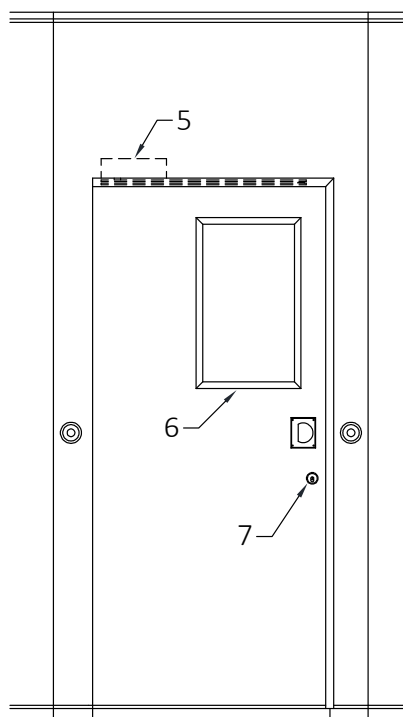

Minimum height without EXIT Sign :

- 2451 mm [8'-0 1/2"] underside of track for 2134 mm [7'-0"] door
- 2349 mm [7'-8 1/2"] underside of track for 2032 mm [6'-8"] door

Minimum height with EXIT Sign :

- 2667 mm [8'-9"] underside of track for 2134 mm [7'-0"] door
- 2565 mm [8'-5"] underside of track for 2032 mm [6'-8"] door

- 1- Hidden fixed sweeps
- 2- Flush pull
- 3- Retractable seal activators
- 4- Manually-activated bottom seals
- 5- Fixed sweeps

Horizontal Section

Optional Hardware

1- Self-luminous Exit Sign ("Green Running Man" available as an upcharge)

2- Panic Bar ¹

3- Door Viewer

4- Panic bar Lever (with optional lock)

5- Concealed Door Closer

6- Window Frame
 - 355 mm X 610 mm [14" X 24"]
 - Glazing by others

7- Deadbolt lock ²

¹ Add 102 mm [4"] to stack depth for each panic bar