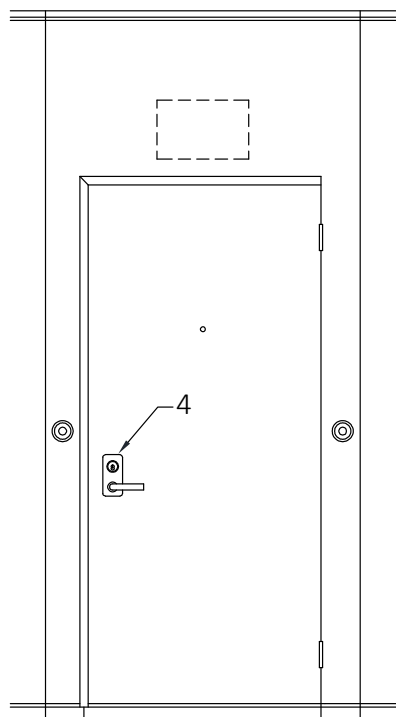

MODERCO

Excel 700 Series

Technical Data Sheet Excel 700 Single Pass Door

- Same core construction as movable partition panels
- Same surface finish as movable partition
- Steel butt hinges.
- Flush pulls and roller latch

Minimum height without EXIT Sign :

- 2451 mm [8'-0 1/2"] underside of track for 2134 mm [7'-0"] door
- 2349 mm [7'-8 1/2"] underside of track for 2032 mm [6'-8"] door

Minimum height with EXIT Sign :

- 2667 mm [8'-9"] underside of track for 2134 mm [7'-0"] door
- 2565 mm [8'-5"] underside of track for 2032 mm [6'-8"] door

- 1- Hidden fixed sweeps
- 2- Flush pull
- 3- Retractable seal activators
- 4- Manually-activated bottom seals
- 5- Fixed sweeps

Horizontal Section

Optional Hardware

1- Self-luminous Exit Sign ("Green Running Man" available as an upcharge)

2- Panic Bar ¹

3- Door Viewer

4- Panic bar Lever (with optional lock)

5- Concealed Door Closer

6- Window Frame
 - 355 mm X 610 mm [14" X 24"]
 - Glazing by others

7- Deadbolt lock ²

¹ Add 102 mm [4"] to stack depth for each panic bar