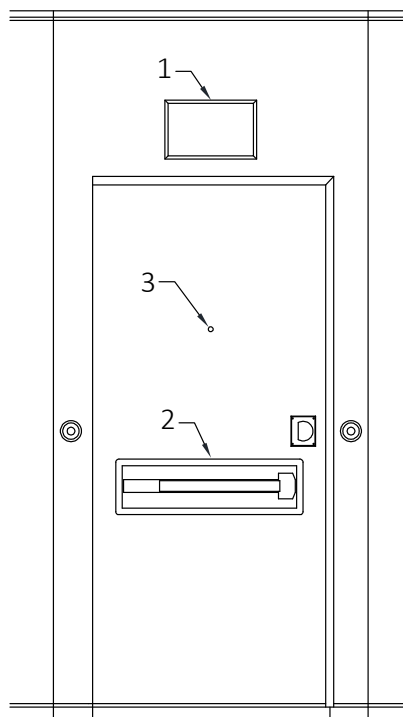

MODERCO

Excel 700 Series

Technical Data Sheet Excel 700 Single Pass Door

- Same core construction as movable partition panels
- Same surface finish as movable partition
- Steel butt hinges.
- Flush pulls and roller latch

Minimum height without EXIT Sign :

- 2451 mm [8'-0 1/2"] underside of track for 2134 mm [7'-0"] door
- 2349 mm [7'-8 1/2"] underside of track for 2032 mm [6'-8"] door

Minimum height with EXIT Sign :

- 2667 mm [8'-9"] underside of track for 2134 mm [7'-0"] door
- 2565 mm [8'-5"] underside of track for 2032 mm [6'-8"] door

- 1- Hidden fixed sweeps
- 2- Flush pull
- 3- Retractable seal activators
- 4- Manually-activated bottom seals
- 5- Fixed sweeps

Horizontal Section

Optional Hardware

1- Self-luminous Exit Sign ("Green Running Man" available as an upcharge)