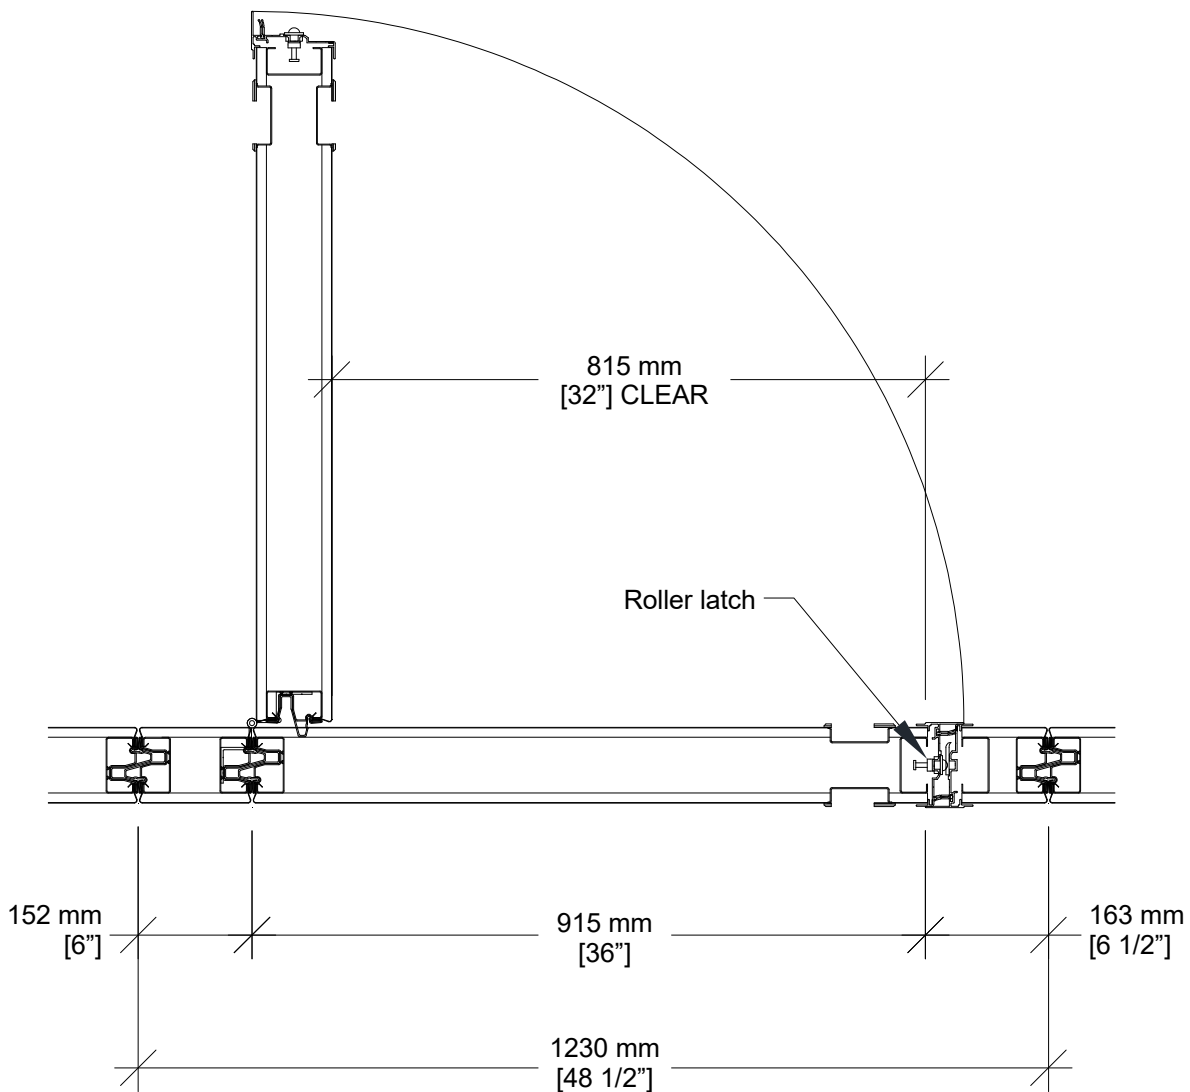

MODERCO

Excel 700 Series

Technical Data Sheet Excel 700 Single Pass Door

- Same core construction as movable partition panels
- Same surface finish as movable partition
- Steel butt hinges.
- Flush pulls and roller latch

Minimum height without EXIT Sign :

- 2451 mm [8'-0 1/2"] underside of track for 2134 mm [7'-0"] door
- 2349 mm [7'-8 1/2"] underside of track for 2032 mm [6'-8"] door

Minimum height with EXIT Sign :

- 2667 mm [8'-9"] underside of track for 2134 mm [7'-0"] door
- 2565 mm [8'-5"] underside of track for 2032 mm [6'-8"] door

- 1- Hidden fixed sweeps
- 2- Flush pull
- 3- Retractable seal activators
- 4- Manually-activated bottom seals
- 5- Fixed sweeps

Horizontal Section

Optional Hardware

1- Self-luminous Exit Sign ("Green Running Man" available as an upcharge)

2- Panic Bar ¹

3- Door Viewer

4- Panic bar Lever (with optional lock)

5- Concealed Door Closer

6- Window Frame
 - 355 mm X 610 mm [14" X 24"]
 - Glazing by others

7- Deadbolt lock ²

¹ Add 102 mm [4"] to stack depth for each panic bar