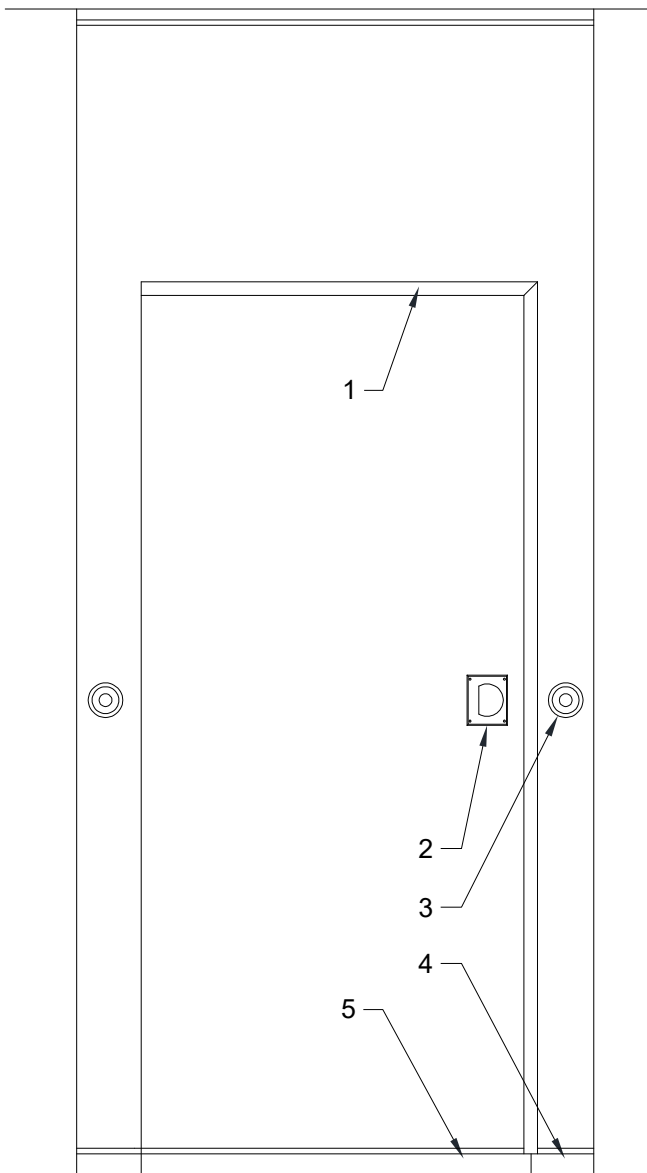

MODERCO

Excel 700 Series

Technical Data Sheet Excel 700 Single Pass Door

- Same core construction as movable partition panels
- Same surface finish as movable partition
- Steel butt hinges.
- Flush pulls and roller latch

Minimum height without EXIT Sign :

- 2451 mm [8'-0 1/2"] underside of track for 2134 mm [7'-0"] door
- 2349 mm [7'-8 1/2"] underside of track for 2032 mm [6'-8"] door

Minimum height with EXIT Sign :

- 2667 mm [8'-9"] underside of track for 2134 mm [7'-0"] door
- 2565 mm [8'-5"] underside of track for 2032 mm [6'-8"] door

- 1- Hidden fixed sweeps
- 2- Flush pull
- 3- Retractable seal activators
- 4- Manually-activated bottom seals
- 5- Fixed sweeps

Horizontal Section

Optional Hardware

1- Self-luminous Exit Sign ("Green Running Man" available as an upcharge)

2- Panic Bar ¹

3- Door Viewer

4- Panic bar Lever (with optional lock)

5- Concealed Door Closer

6- Window Frame
 - 355 mm X 610 mm [14" X 24"]
 - Glazing by others

7- Deadbolt lock ²

¹ Add 102 mm [4"] to stack depth for each panic bar