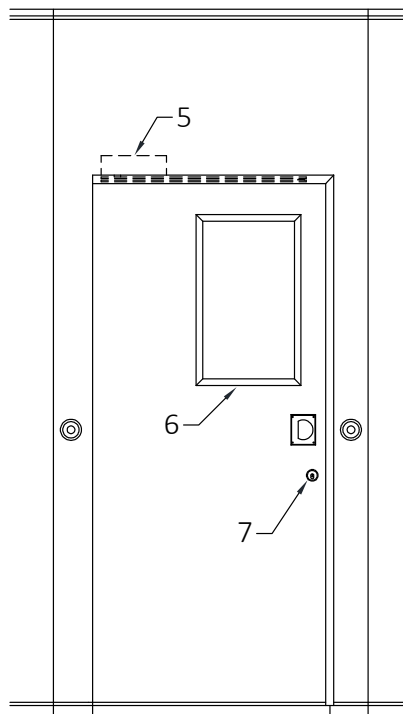

Minimum height without EXIT Sign :

- 2451 mm [8'-0 1/2"] underside of track for 2134 mm [7'-0"] door
- 2349 mm [7'-8 1/2"] underside of track for 2032 mm [6'-8"] door

Minimum height with EXIT Sign :

- 2667 mm [8'-9"] underside of track for 2134 mm [7'-0"] door
- 2565 mm [8'-5"] underside of track for 2032 mm [6'-8"] door

- 1- Hidden fixed sweeps
- 2- Flush pull
- 3- Retractable seal activators
- 4- Manually-activated bottom seals
- 5- Fixed sweeps

Horizontal Section

Optional Hardware

- 1- Self-luminescent Exit Sign
 - standard red faceplate
 - optional green faceplate
 - optional "Running Man" with green faceplate

2- Panic Bar ¹

3- Door Viewer

4- Panic bar Lever (with optional lock)

5- Concealed Door Closer

6- Window Frame

- 355 mm X 610 mm [14" X 24"]
- Glazing by others

7- Deadbolt lock ²

¹ Add 102 mm [4"] to stack depth for each panic bar