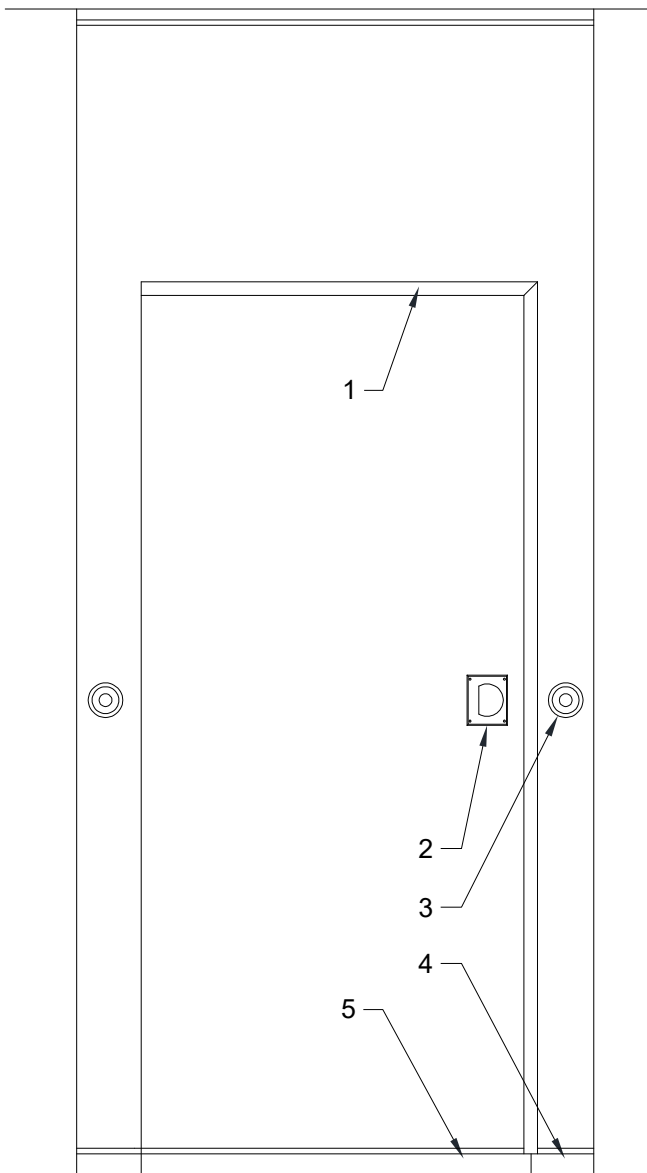

MODERCO

Excel 700 Series

Technical Data Sheet Excel 700 Single Pass Door

- Same core construction as movable partition panels
- Same surface finish as movable partition
- Steel butt hinges.
- Flush pulls and roller latch

Minimum height without EXIT Sign :

- 2451 mm [8'-0 1/2"] underside of track for 2134 mm [7'-0"] door
- 2349 mm [7'-8 1/2"] underside of track for 2032 mm [6'-8"] door

Minimum height with EXIT Sign :

- 2667 mm [8'-9"] underside of track for 2134 mm [7'-0"] door
- 2565 mm [8'-5"] underside of track for 2032 mm [6'-8"] door

- 1- Hidden fixed sweeps
- 2- Flush pull
- 3- Retractable seal activators
- 4- Manually-activated bottom seals
- 5- Fixed sweeps

Horizontal Section

Optional Hardware

- 1- Self-luminescent Exit Sign
 - standard red faceplate
 - optional green faceplate
 - optional "Running Man" with green faceplate

2- Panic Bar ¹

3- Door Viewer

4- Panic bar Lever (with optional lock)

5- Concealed Door Closer

6- Window Frame

- 355 mm X 610 mm [14" X 24"]
- Glazing by others

7- Deadbolt lock ²

¹ Add 102 mm [4"] to stack depth for each panic bar