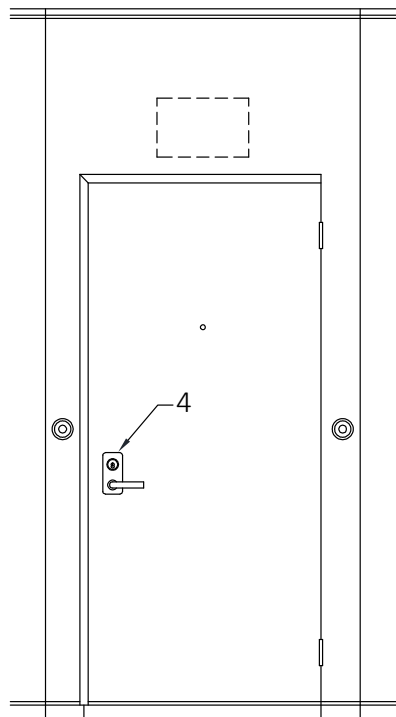

MODERCO

Excel 700 Series

Technical Data Sheet Excel 700 Single Pass Door

- Same core construction as movable partition panels
- Same surface finish as movable partition
- Steel butt hinges.
- Flush pulls and roller latch

Minimum height without EXIT Sign :

- 2451 mm [8'-0 1/2"] underside of track for 2134 mm [7'-0"] door
- 2349 mm [7'-8 1/2"] underside of track for 2032 mm [6'-8"] door

Minimum height with EXIT Sign :

- 2667 mm [8'-9"] underside of track for 2134 mm [7'-0"] door
- 2565 mm [8'-5"] underside of track for 2032 mm [6'-8"] door

- 1- Hidden fixed sweeps
- 2- Flush pull
- 3- Retractable seal activators
- 4- Manually-activated bottom seals
- 5- Fixed sweeps

Horizontal Section

Optional Hardware

- 1- Self-luminescent Exit Sign
 - standard red faceplate
 - optional green faceplate
 - optional "Running Man" with green faceplate

2- Panic Bar ¹

3- Door Viewer

4- Panic bar Lever (with optional lock)

5- Concealed Door Closer

6- Window Frame

- 355 mm X 610 mm [14" X 24"]
- Glazing by others

7- Deadbolt lock ²

¹ Add 102 mm [4"] to stack depth for each panic bar