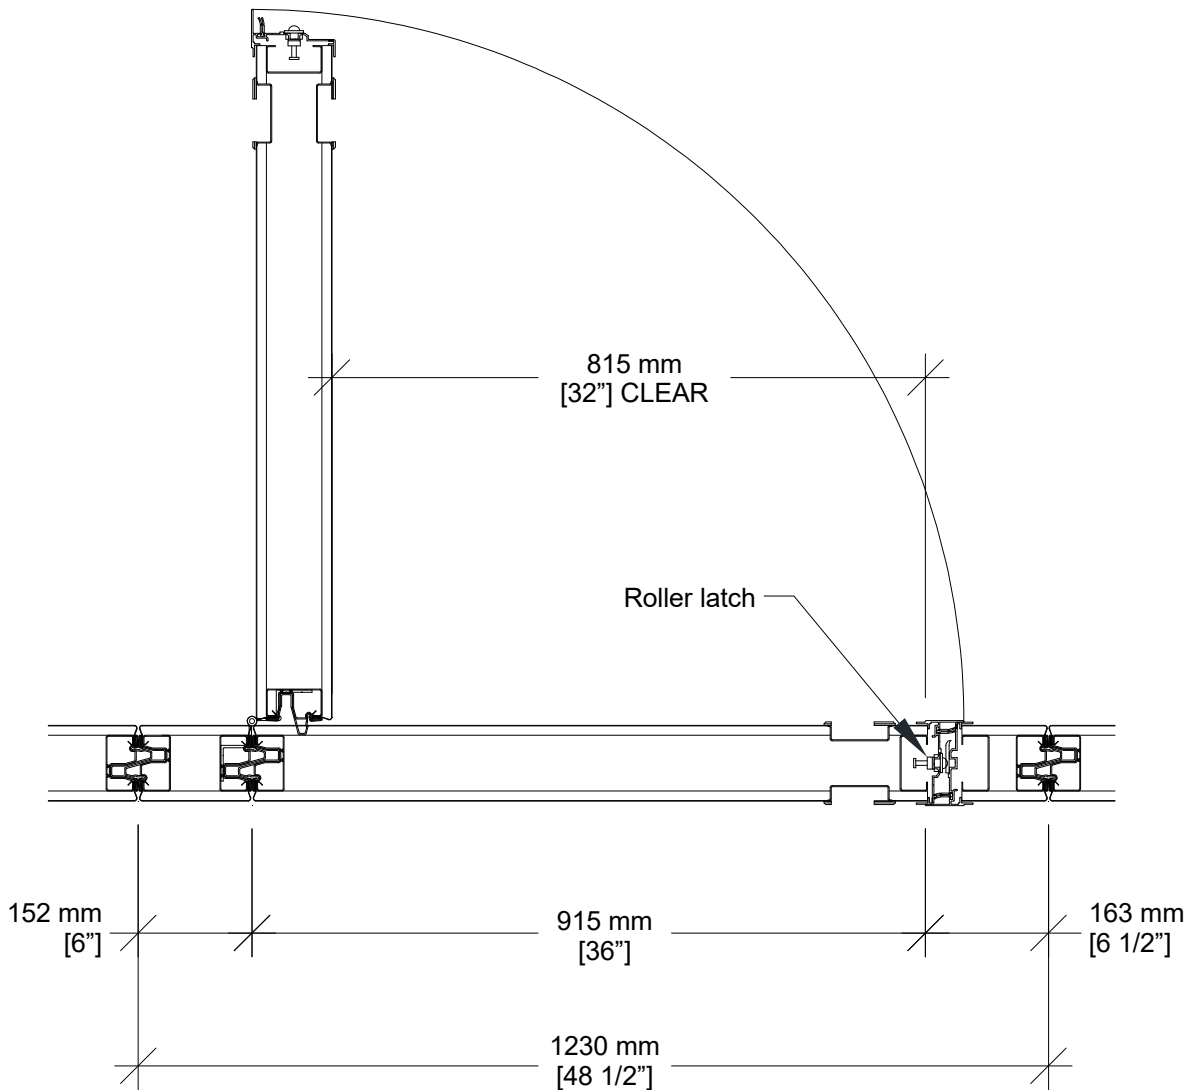

MODERCO

Excel 700 Series

Technical Data Sheet Excel 700 Single Pass Door

- Same core construction as movable partition panels
- Same surface finish as movable partition
- Steel butt hinges.
- Flush pulls and roller latch

Minimum height without EXIT Sign :

- 2451 mm [8'-0 1/2"] underside of track for 2134 mm [7'-0"] door
- 2349 mm [7'-8 1/2"] underside of track for 2032 mm [6'-8"] door

Minimum height with EXIT Sign :

- 2667 mm [8'-9"] underside of track for 2134 mm [7'-0"] door
- 2565 mm [8'-5"] underside of track for 2032 mm [6'-8"] door

- 1- Hidden fixed sweeps
- 2- Flush pull
- 3- Retractable seal activators
- 4- Manually-activated bottom seals
- 5- Fixed sweeps

Horizontal Section

Optional Hardware

- 1- Self-luminescent Exit Sign
 - standard red faceplate
 - optional green faceplate
 - optional "Running Man" with green faceplate

2- Panic Bar ¹

3- Door Viewer

4- Panic bar Lever (with optional lock)

5- Concealed Door Closer

6- Window Frame

- 355 mm X 610 mm [14" X 24"]
- Glazing by others

7- Deadbolt lock ²

¹ Add 102 mm [4"] to stack depth for each panic bar