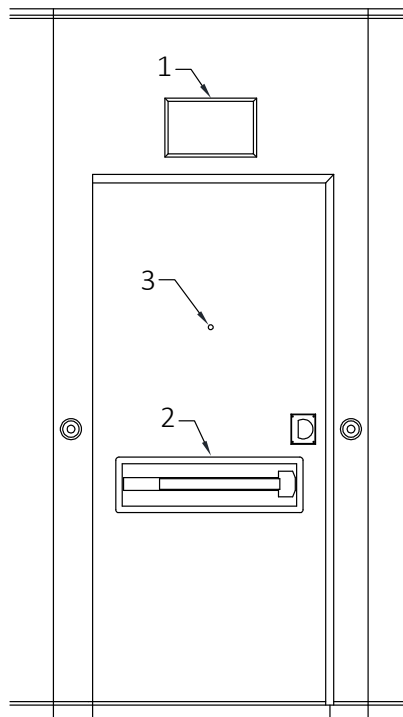

MODERCO

Excel 700 Series

Technical Data Sheet Excel 700 Single Pass Door

- Same core construction as movable partition panels
- Same surface finish as movable partition
- Steel butt hinges.
- Flush pulls and roller latch

Minimum height without EXIT Sign :

- 2451 mm [8'-0 1/2"] underside of track for 2134 mm [7'-0"] door
- 2349 mm [7'-8 1/2"] underside of track for 2032 mm [6'-8"] door

Minimum height with EXIT Sign :

- 2667 mm [8'-9"] underside of track for 2134 mm [7'-0"] door
- 2565 mm [8'-5"] underside of track for 2032 mm [6'-8"] door

- 1- Hidden fixed sweeps
- 2- Flush pull
- 3- Retractable seal activators
- 4- Manually-activated bottom seals
- 5- Fixed sweeps

Horizontal Section

Optional Hardware

- 1- Self-luminescent Exit Sign
 - standard red faceplate
 - optional green faceplate
 - optional "Running Man" with green faceplate