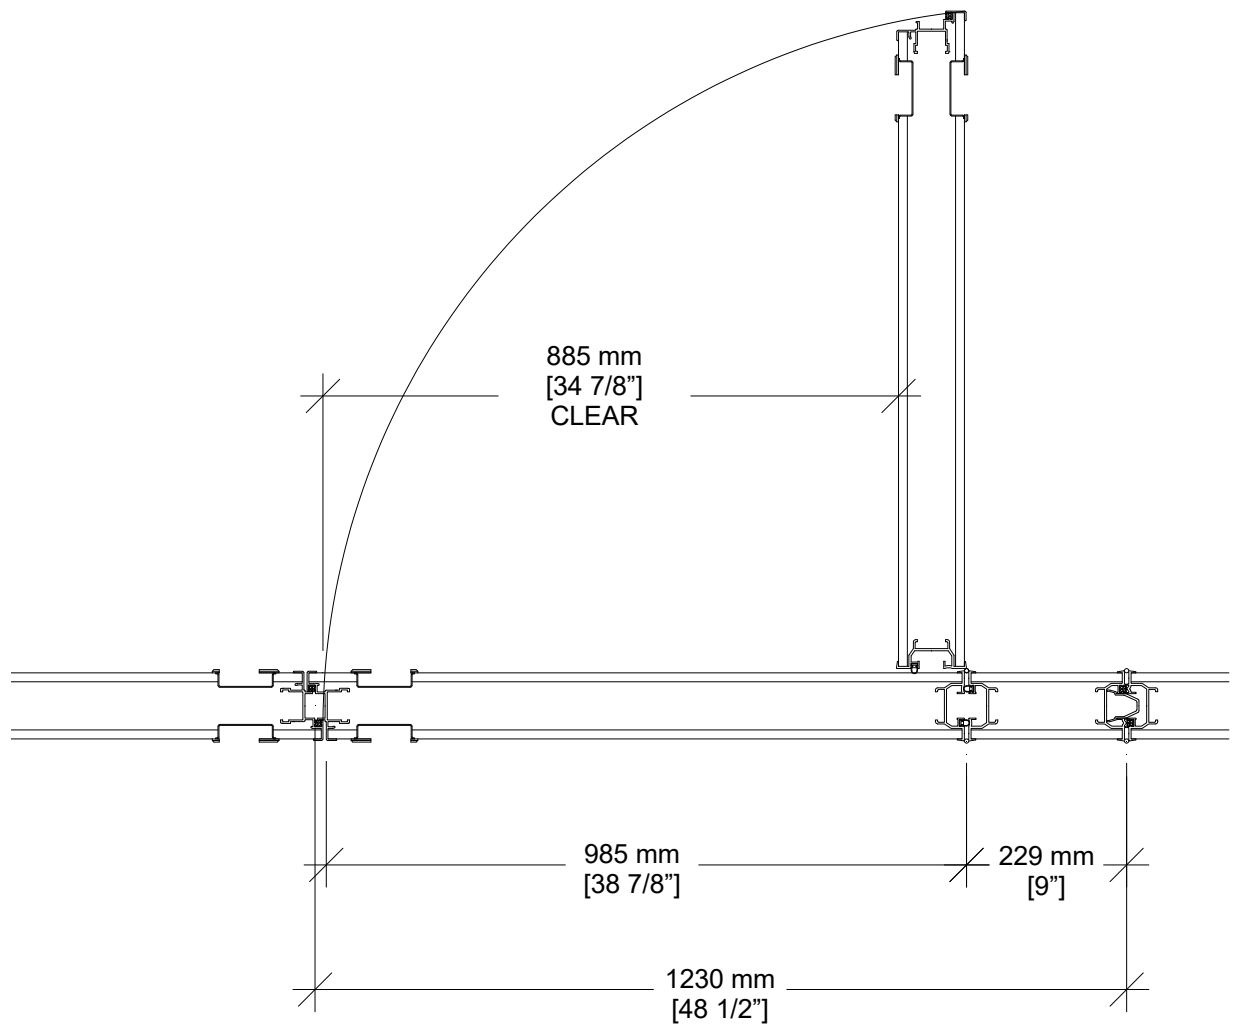

## Technical Data Sheet Signature 800 Double Pass Doors

- Same core construction as movable partition panels
- Same surface finish as movable partition / optional custom finish / unfinished
- Low profile hinges
- Flush pulls and roller latch
- 2553 mm [8'-4 1/2"] underside of track MIN for 2134 mm [7'-0"] door
- 2452 mm [8'-0 1/2"] underside of track MIN for 2032 mm [6'-8"] door

- 1- Sweep seals
- 2- Flush pull
- 3- Retractable seal activator
- 4- Manually-activated bottom seals
- 5- Sweep seals

**Horizontal Section**

Unless otherwise specified, the right-side door on the push side is the active leaf