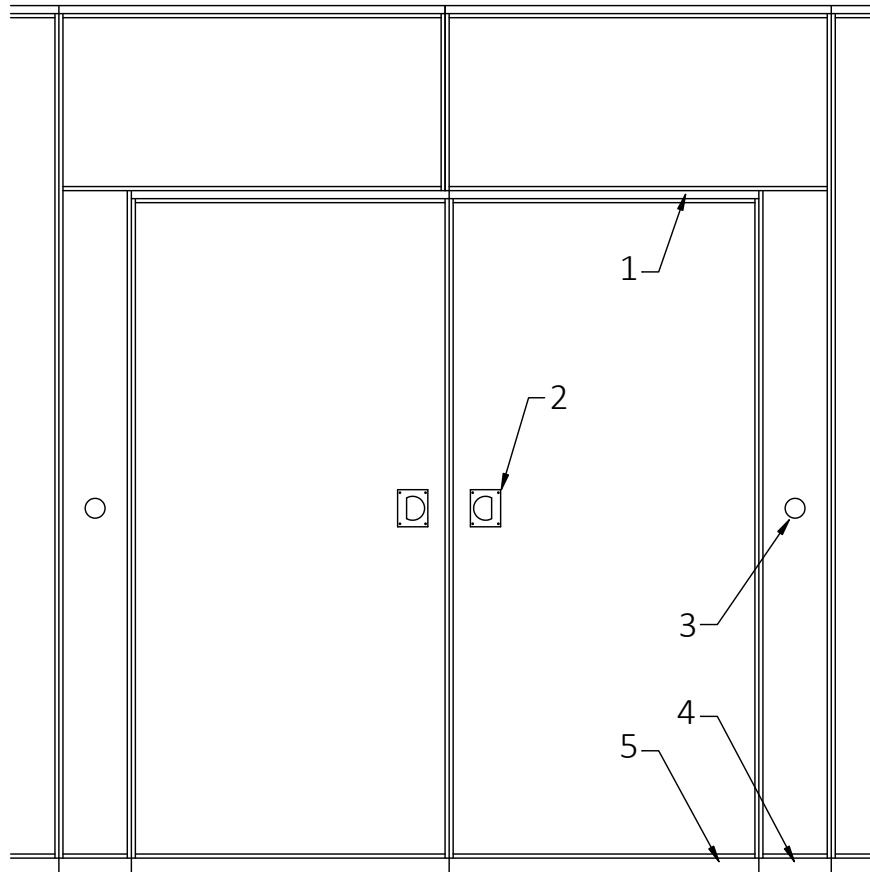

## Technical Data Sheet Signature 800 Double Pass Doors

- Same core construction as movable partition panels
- Same surface finish as movable partition / optional custom finish / unfinished
- Low profile hinges
- Flush pulls and roller latch
- 2553 mm [8'-4 1/2"] underside of track MIN for 2134 mm [7'-0"] door
- 2452 mm [8'-0 1/2"] underside of track MIN for 2032 mm [6'-8"] door

- 1- Sweep seals
- 2- Flush pull
- 3- Retractable seal activator
- 4- Manually-activated bottom seals
- 5- Sweep seals

**Horizontal Section**

Unless otherwise specified, the right-side door on the push side is the active leaf