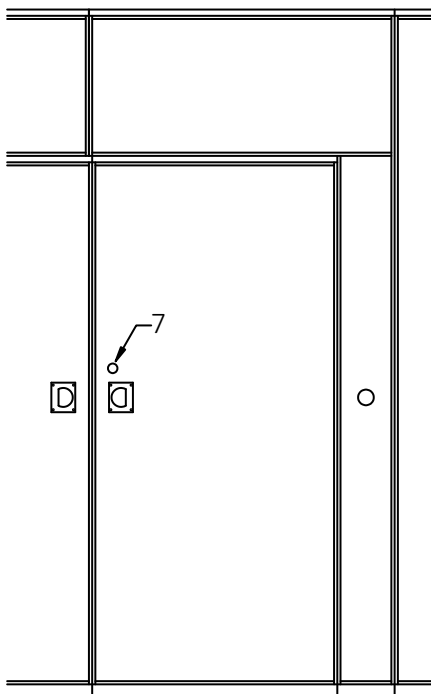

Optional Hardware

1- Concealed door closer

2- Exit sign. ¹

- Self-luminous "Running Man" exit sign with green faceplate (standard outside USA, optional in USA)
- Photoluminescent "EXIT" sign with red faceplate (standard in USA, optional elsewhere)
- Photoluminescent "EXIT" sign with green faceplate (optional)
- Self-luminous "EXIT" sign with red faceplate (optional)
- Self-luminous "EXIT" sign with green faceplate (optional)

3- Window frame

- 355 mm X 610 mm [14" X 24"]
- Glazing by others

4- Door viewer

5- Panic bar ^{1/2}

6- Panic bar lever (with optional lock)

7- Deadbolt lock ³

¹ Exit sign and panic bar available on active leaf only

² Add 150 mm [6"] to stack depth for each panic bar

³ Not available with panic bar or exit sign