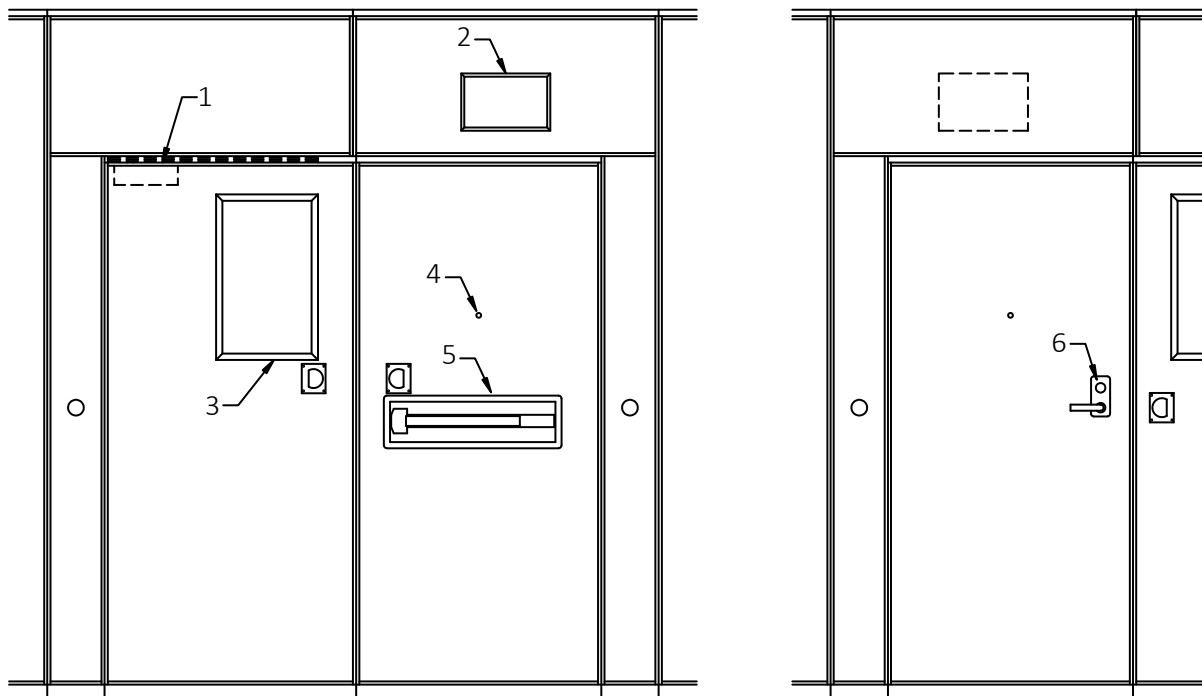

Optional Hardware

1- Concealed door closer

2- Exit sign. ¹

- Self-luminous "Running Man" exit sign with green faceplate (standard outside USA, optional in USA)
- Photoluminescent "EXIT" sign with red faceplate (standard in USA, optional elsewhere)
- Photoluminescent "EXIT" sign with green faceplate (optional)
- Self-luminous "EXIT" sign with red faceplate (optional)
- Self-luminous "EXIT" sign with green faceplate (optional)

3- Window frame

- 355 mm X 610 mm [14" X 24"]
- Glazing by others

4- Door viewer

5- Panic bar ^{1/2}

6- Panic bar lever (with optional lock)

7- Deadbolt lock ³

¹ Exit sign and panic bar available on active leaf only

² Add 150 mm [6"] to stack depth for each panic bar

³ Not available with panic bar or exit sign