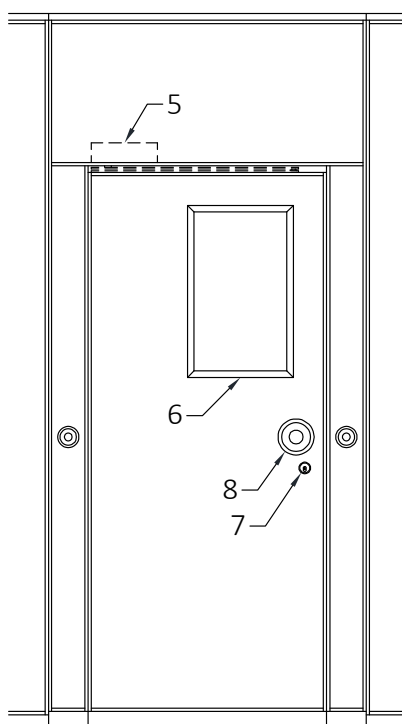

MODERCO

Signature 800 Series

Technical Data Sheet Signature 800 Single Pass Door

- Same core construction as movable partition panels
- Same surface finish as movable partition / optional custom finish / unfinished
- Low profile hinges
- Flush pulls and roller latch
- 2553 mm [8'-4 1/2"'] underside of track MIN for 2134 mm [7'-0"'] door
- 2452 mm [8'-0 1/2"'] underside of track MIN for 2032 mm [6'-8"'] door

- 1- Fixed sweeps
- 2- Flush pull
- 3- Retractable seal activator
- 4- Manually-activated bottom seals
- 5- Automatically-activated door deal
- 6- ADA-compliant door threshold :
 - 12 mm [1/2"'] thickness
 - 2 : 1 slope

Horizontal Section

Optional Hardware

1- Self-luminous Exit Sign ("Green Running Man" available as an upcharge)

2- Panic Bar ¹

3- Door Viewer

4- Panic bar Lever (with optional lock)

5- Concealed Door Closer

6- Window Frame
 - 355 mm X 610 mm [14" X 24"]
 - Glazing by others

7- Deadbolt lock ²

8- Push/pull door knob

¹ Add 102 mm [4"] to stack depth for each panic bar

² Not available with panic bar or exit sign