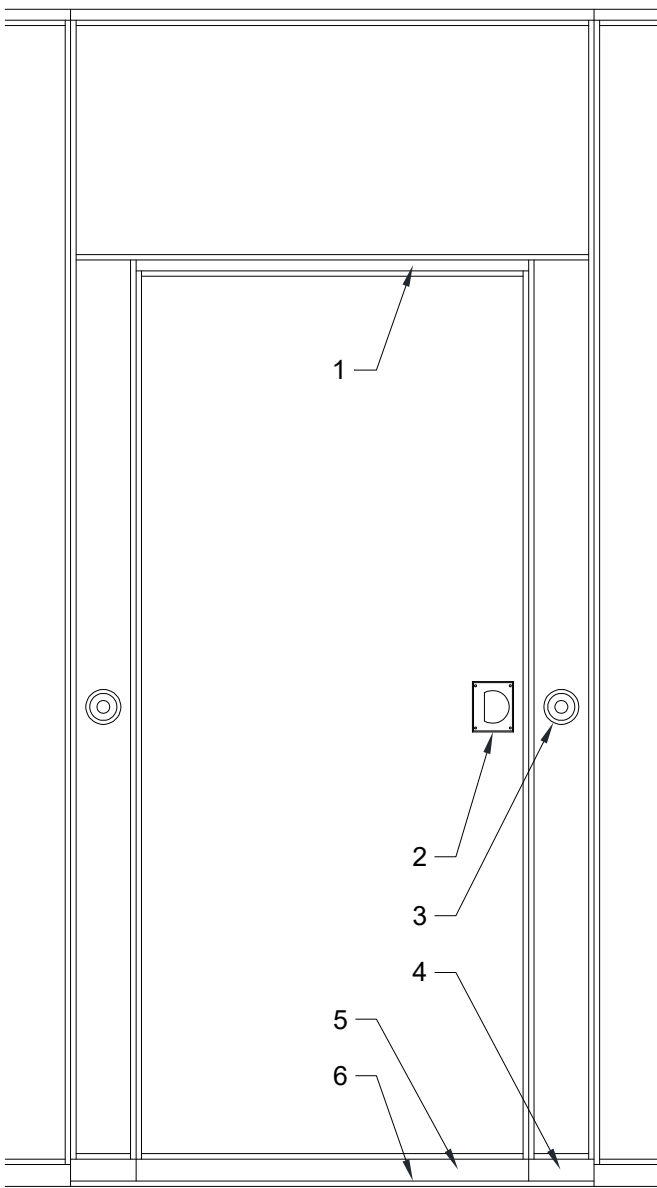

MODERCO

Signature 800 Series

Technical Data Sheet Signature 800 Single Pass Door

- Same core construction as movable partition panels
- Same surface finish as movable partition / optional custom finish / unfinished
- Low profile hinges
- Flush pulls and roller latch
- 2553 mm [8'-4 1/2"'] underside of track MIN for 2134 mm [7'-0"'] door
- 2452 mm [8'-0 1/2"'] underside of track MIN for 2032 mm [6'-8"'] door

- 1- Fixed sweeps
- 2- Flush pull
- 3- Retractable seal activator
- 4- Manually-activated bottom seals
- 5- Automatically-activated door deal
- 6- ADA-compliant door threshold :
 - 12 mm [1/2"'] thickness
 - 2 : 1 slope

Horizontal Section

Optional Hardware

1- Self-luminous Exit Sign ("Green Running Man" available as an upcharge)

2- Panic Bar ¹

3- Door Viewer

4- Panic bar Lever (with optional lock)

5- Concealed Door Closer

6- Window Frame
 - 355 mm X 610 mm [14" X 24"]
 - Glazing by others

7- Deadbolt lock ²

8- Push/pull door knob

¹ Add 102 mm [4"] to stack depth for each panic bar

² Not available with panic bar or exit sign