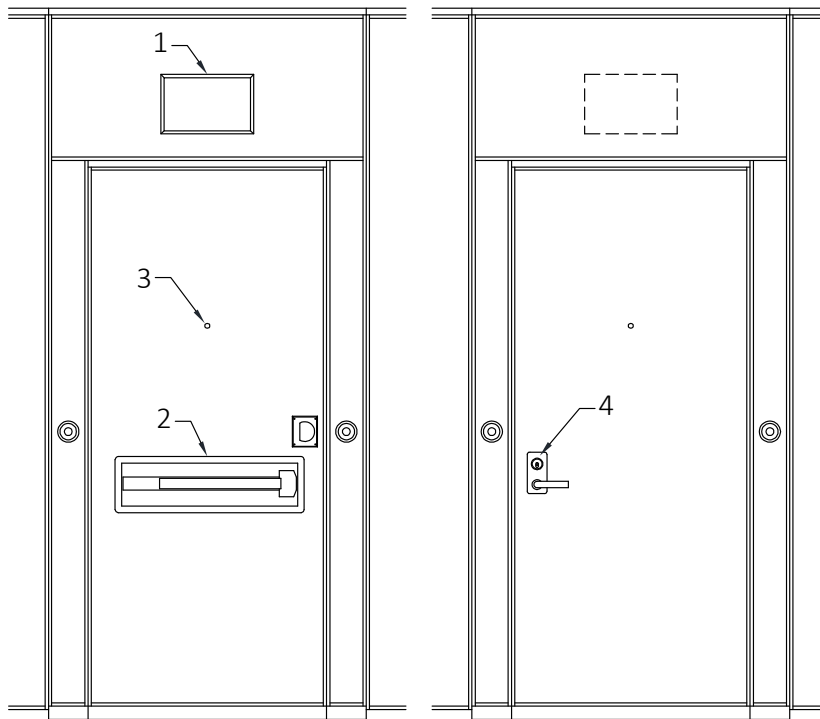

MODERCO

Signature 800 Series

Technical Data Sheet Signature 800 Single Pass Door

- Same core construction as movable partition panels
- Same surface finish as movable partition / optional custom finish / unfinished
- Low profile hinges
- Flush pulls and roller latch
- 2553 mm [8'-4 1/2"'] underside of track MIN for 2134 mm [7'-0"'] door
- 2452 mm [8'-0 1/2"'] underside of track MIN for 2032 mm [6'-8"'] door

- 1- Fixed sweeps
- 2- Flush pull
- 3- Retractable seal activator
- 4- Manually-activated bottom seals
- 5- Automatically-activated door deal
- 6- ADA-compliant door threshold :
 - 12 mm [1/2"'] thickness
 - 2 : 1 slope

Horizontal Section

Optional Hardware

1- Self-luminous Exit Sign ("Green Running Man" available as an upcharge)

2- Panic Bar ¹

3- Door Viewer

4- Panic bar Lever (with optional lock)

5- Concealed Door Closer

6- Window Frame
 - 355 mm X 610 mm [14" X 24"]
 - Glazing by others