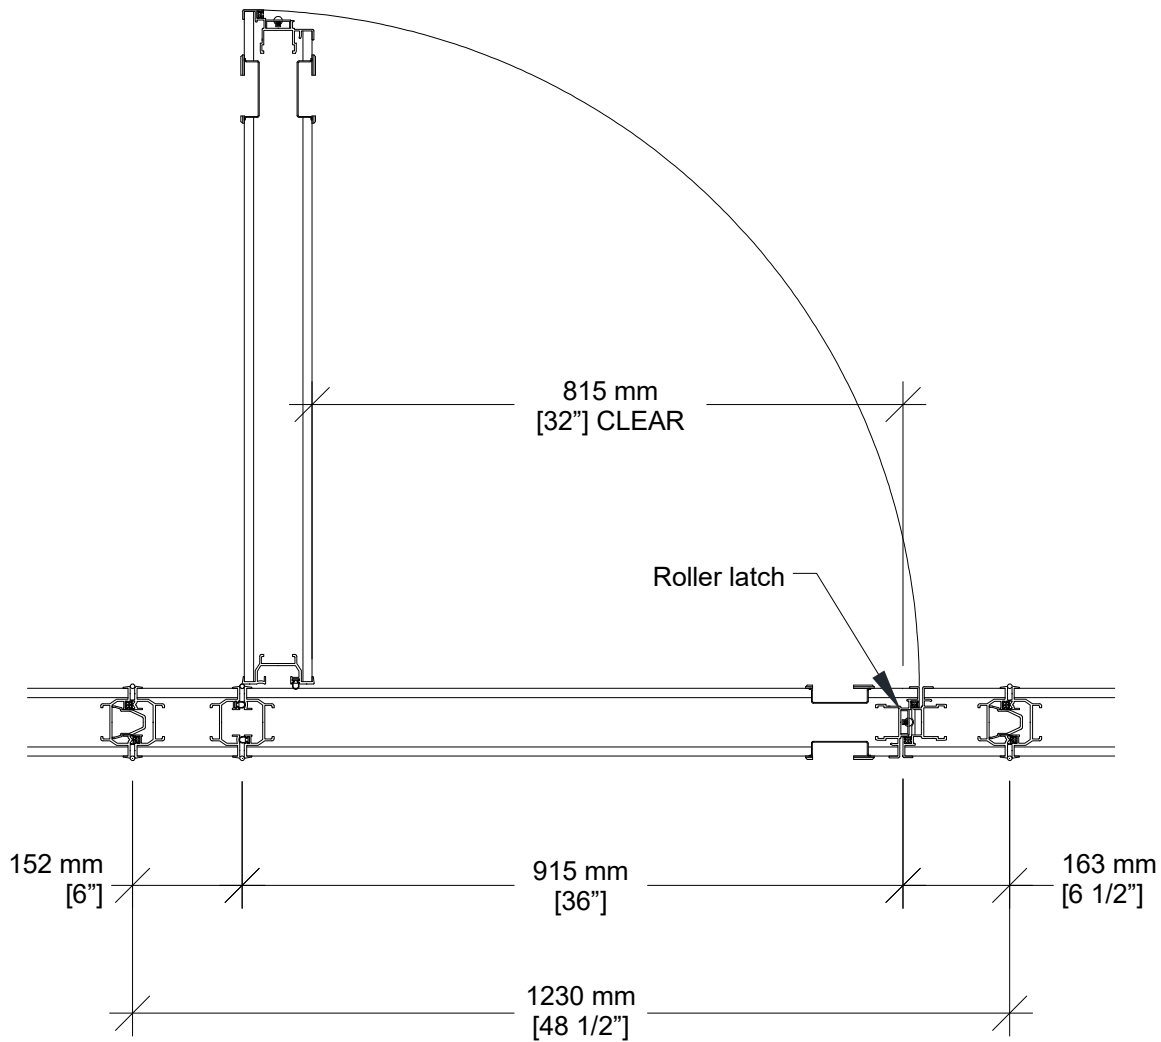

MODERCO

Signature 800 Series

Technical Data Sheet Signature 800 Single Pass Door

- Same core construction as movable partition panels
- Same surface finish as movable partition / optional custom finish / unfinished
- Low profile hinges
- Flush pulls and roller latch
- 2553 mm [8'-4 1/2"'] underside of track MIN for 2134 mm [7'-0"'] door
- 2452 mm [8'-0 1/2"'] underside of track MIN for 2032 mm [6'-8"'] door

- 1- Fixed sweeps
- 2- Flush pull
- 3- Retractable seal activator
- 4- Manually-activated bottom seals
- 5- Automatically-activated door deal
- 6- ADA-compliant door threshold :
 - 12 mm [1/2"'] thickness
 - 2 : 1 slope

Horizontal Section

Optional Hardware

1- Self-luminous Exit Sign ("Green Running Man" available as an upcharge)

2- Panic Bar ¹

3- Door Viewer

4- Panic bar Lever (with optional lock)

5- Concealed Door Closer

6- Window Frame
 - 355 mm X 610 mm [14" X 24"]
 - Glazing by others

7- Deadbolt lock ²

8- Push/pull door knob

¹ Add 102 mm [4"] to stack depth for each panic bar

² Not available with panic bar or exit sign