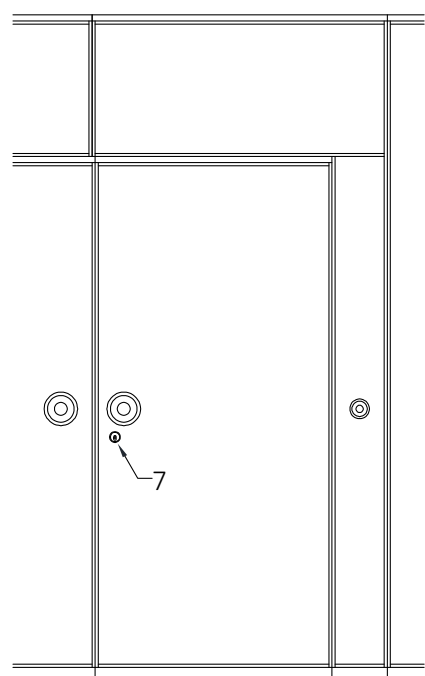

MODERCO

Signature 800 Series

Technical Data Sheet Signature 800 Double Pass Doors

- Same core construction as movable partition panels
- Same surface finish as movable partition / optional custom finish / unfinished
- Low profile hinges
- Flush pulls and roller latch
- 2553 mm [8'-4 1/2"] underside of track MIN for 2134 mm [7'-0"] door
- 2452 mm [8'-0 1/2"] underside of track MIN for 2032 mm [6'-8"] door

- 1- Fixed sweeps
- 2- Flush pull
- 3- Retractable seal activator
- 4- Manually-activated bottom seals
- 5- Automatically-activated door deal

Horizontal Section

Unless otherwise specified, the right-side door on the push side is the active leaf

Active

Active

Optional Hardware

- 1- Self-luminous Exit Sign ("Green Running Man" available as an upcharge)
- 2- Panic Bar ¹
- 3- Door Viewer
- 4- Panic bar Lever (with optional lock)
- 5- Concealed Door Closer
- 6- Window Frame
 - 355 mm X 610 mm [14" X 24"]
 - Glazing by others
- 7- Deadbolt lock ²