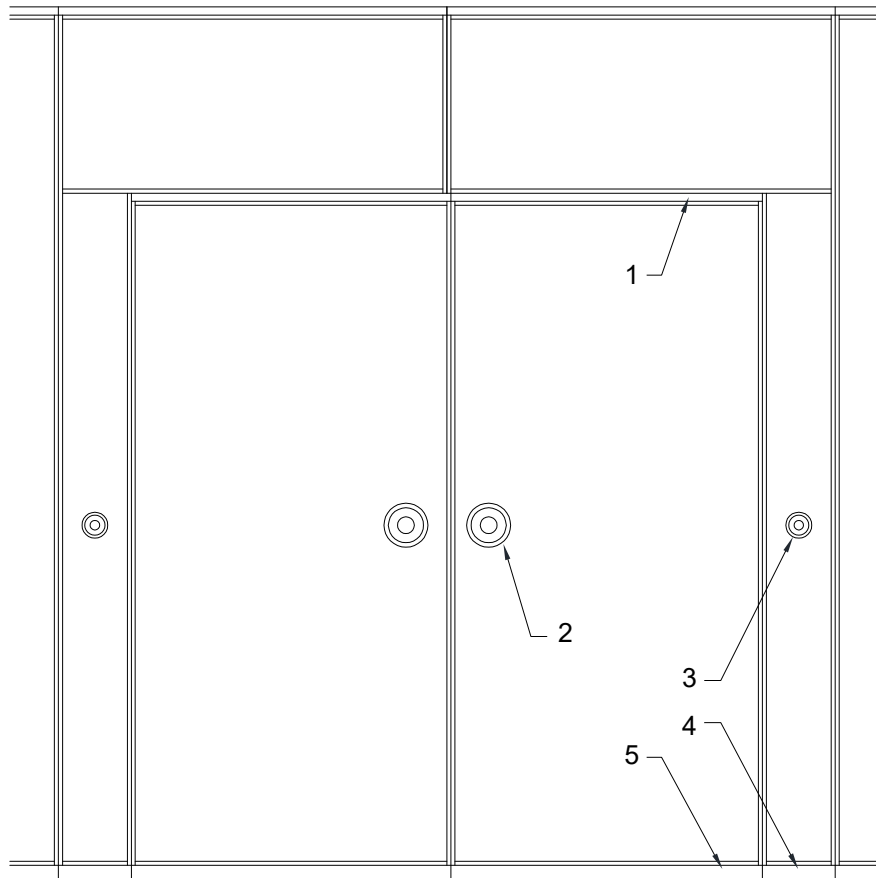

MODERCO

Signature 800 Series

Technical Data Sheet Signature 800 Double Pass Doors

- Same core construction as movable partition panels
- Same surface finish as movable partition / optional custom finish / unfinished
- Low profile hinges
- Flush pulls and roller latch
- 2553 mm [8'-4 1/2"] underside of track MIN for 2134 mm [7'-0"] door
- 2452 mm [8'-0 1/2"] underside of track MIN for 2032 mm [6'-8"] door

- 1- Fixed sweeps
- 2- Flush pull
- 3- Retractable seal activator
- 4- Manually-activated bottom seals
- 5- Automatically-activated door deal

Horizontal Section

Unless otherwise specified, the right-side door on the push side is the active leaf