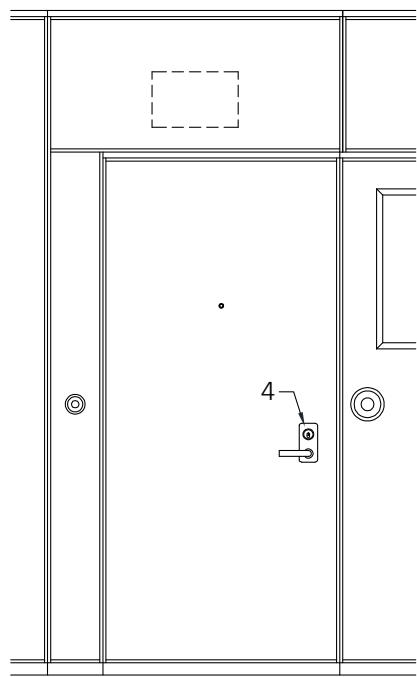

MODERCO

Signature 800 Series

Technical Data Sheet Signature 800 Double Pass Doors

- Same core construction as movable partition panels
- Same surface finish as movable partition / optional custom finish / unfinished
- Low profile hinges
- Flush pulls and roller latch
- 2553 mm [8'-4 1/2"] underside of track MIN for 2134 mm [7'-0"] door
- 2452 mm [8'-0 1/2"] underside of track MIN for 2032 mm [6'-8"] door

- 1- Fixed sweeps
- 2- Flush pull
- 3- Retractable seal activator
- 4- Manually-activated bottom seals
- 5- Automatically-activated door deal

Horizontal Section

Unless otherwise specified, the right-side door on the push side is the active leaf

Active

Active

Optional Hardware

- 1- Self-luminous Exit Sign ("Green Running Man" available as an upcharge)
- 2- Panic Bar ¹
- 3- Door Viewer
- 4- Panic bar Lever (with optional lock)
- 5- Concealed Door Closer
- 6- Window Frame
 - 355 mm X 610 mm [14" X 24"]
 - Glazing by others
- 7- Deadbolt lock ²