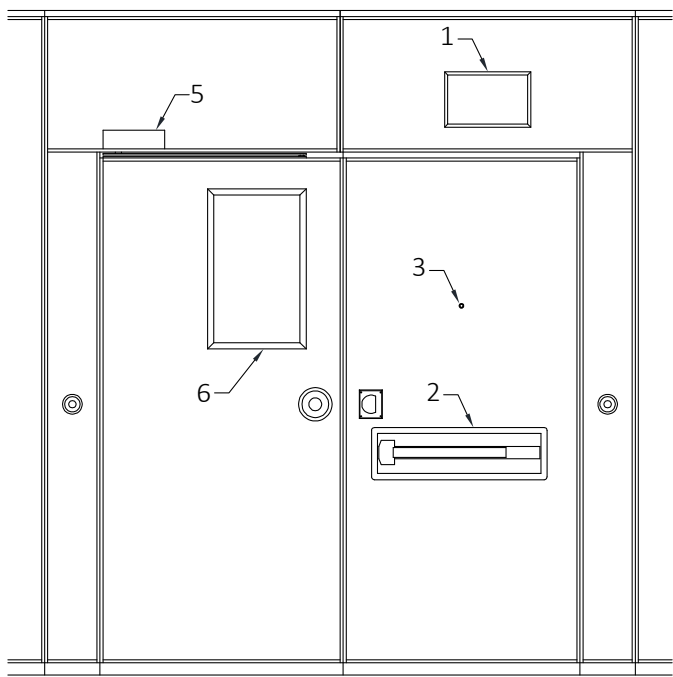

MODERCO

Signature 800 Series

Technical Data Sheet Signature 800 Double Pass Doors

- Same core construction as movable partition panels
- Same surface finish as movable partition / optional custom finish / unfinished
- Low profile hinges
- Flush pulls and roller latch
- 2553 mm [8'-4 1/2"] underside of track MIN for 2134 mm [7'-0"] door
- 2452 mm [8'-0 1/2"] underside of track MIN for 2032 mm [6'-8"] door

- 1- Fixed sweeps
- 2- Flush pull
- 3- Retractable seal activator
- 4- Manually-activated bottom seals
- 5- Automatically-activated door deal

Horizontal Section

Unless otherwise specified, the right-side door on the push side is the active leaf

Active

Active

Optional Hardware

- 1- Self-luminous Exit Sign ("Green Running Man" available as an upcharge)
- 2- Panic Bar ¹
- 3- Door Viewer
- 4- Panic bar Lever (with optional lock)
- 5- Concealed Door Closer
- 6- Window Frame
 - 355 mm X 610 mm [14" X 24"]
 - Glazing by others
- 7- Deadbolt lock ²