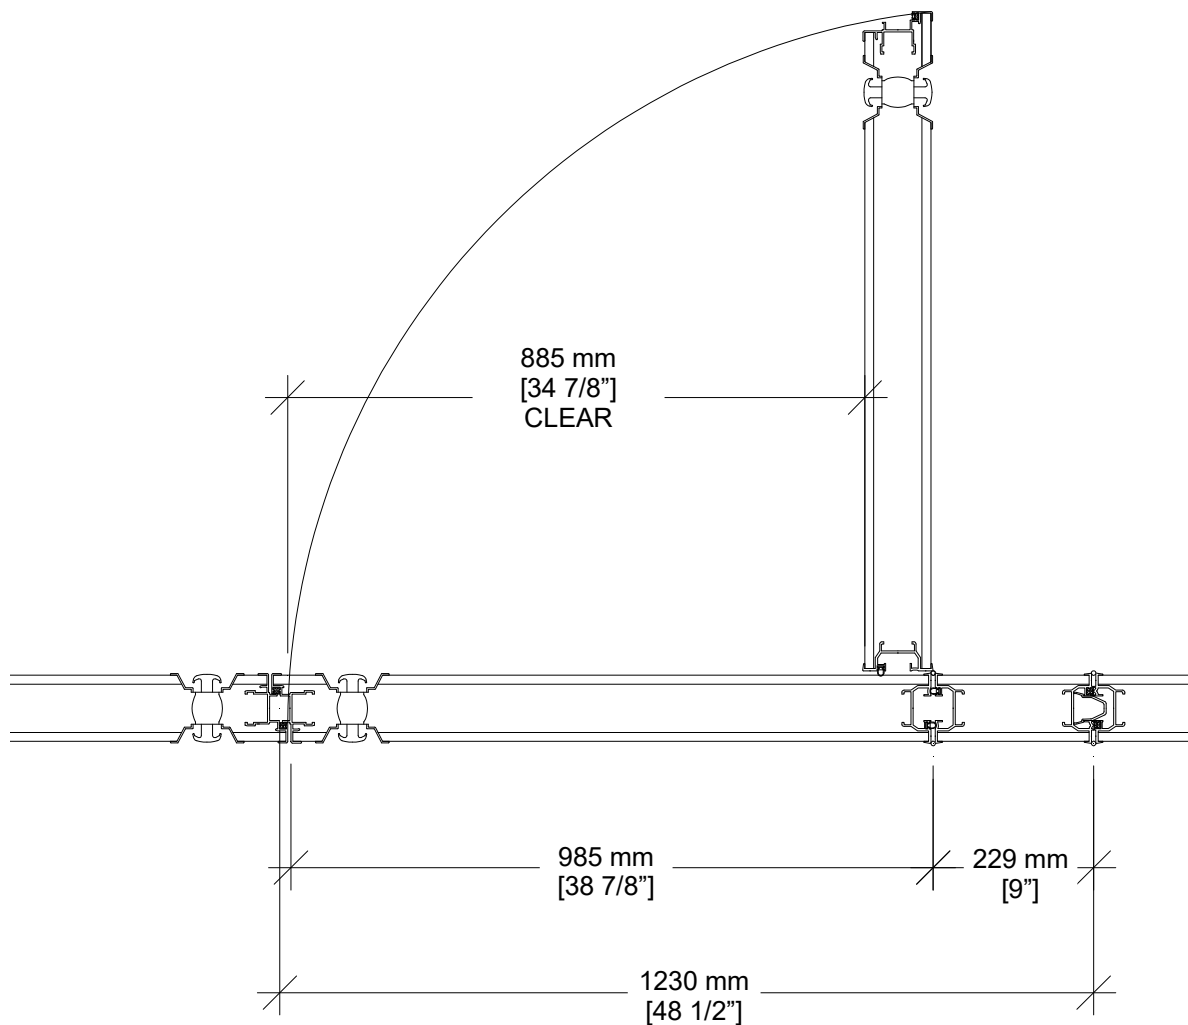

MODERCO

Signature 800 Series

Technical Data Sheet Signature 800 Double Pass Doors

- Same core construction as movable partition panels
- Same surface finish as movable partition / optional custom finish / unfinished
- Low profile hinges
- Flush pulls and roller latch
- 2553 mm [8'-4 1/2"] underside of track MIN for 2134 mm [7'-0"] door
- 2452 mm [8'-0 1/2"] underside of track MIN for 2032 mm [6'-8"] door

- 1- Fixed sweeps
- 2- Flush pull
- 3- Retractable seal activator
- 4- Manually-activated bottom seals
- 5- Automatically-activated door deal

Horizontal Section

Unless otherwise specified, the right-side door on the push side is the active leaf

Active

Active

Optional Hardware

- 1- Self-luminous Exit Sign ("Green Running Man" available as an upcharge)
- 2- Panic Bar ¹
- 3- Door Viewer
- 4- Panic bar Lever (with optional lock)
- 5- Concealed Door Closer
- 6- Window Frame
 - 355 mm X 610 mm [14" X 24"]
 - Glazing by others
- 7- Deadbolt lock ²

¹ Add 102 mm [4"] to stack depth for each panic bar

² Not available with panic bar or exit sign