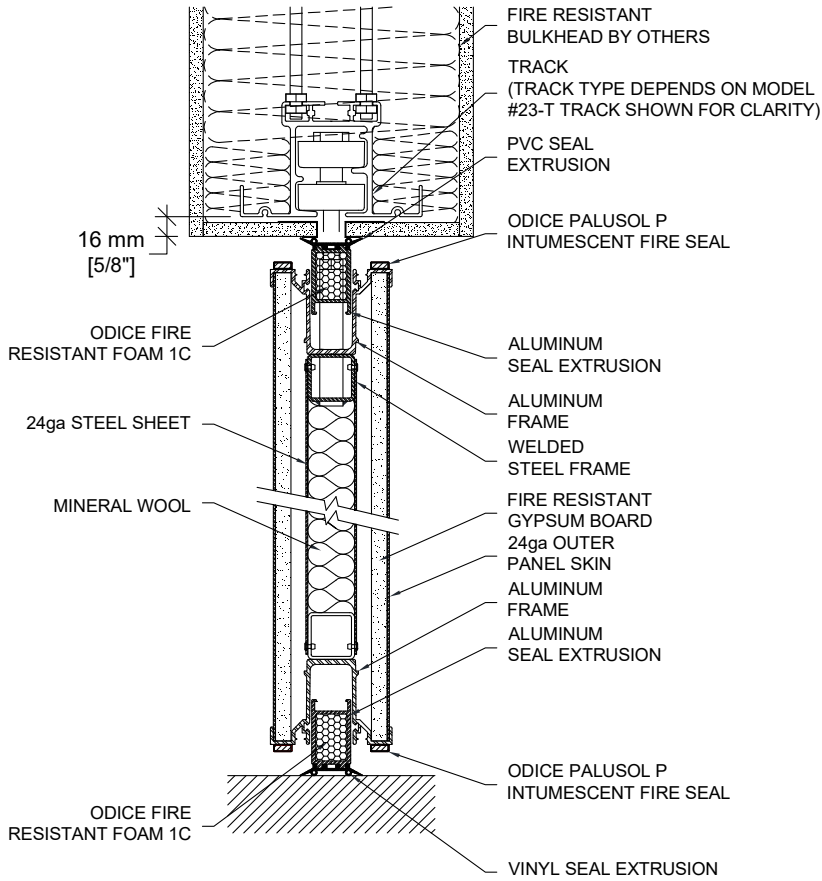

**MODERCO**

Signature 800 Series

**Fire-rated**  
**Signature 800**  
 1 hour fire rated  
 UL/ULC R21992