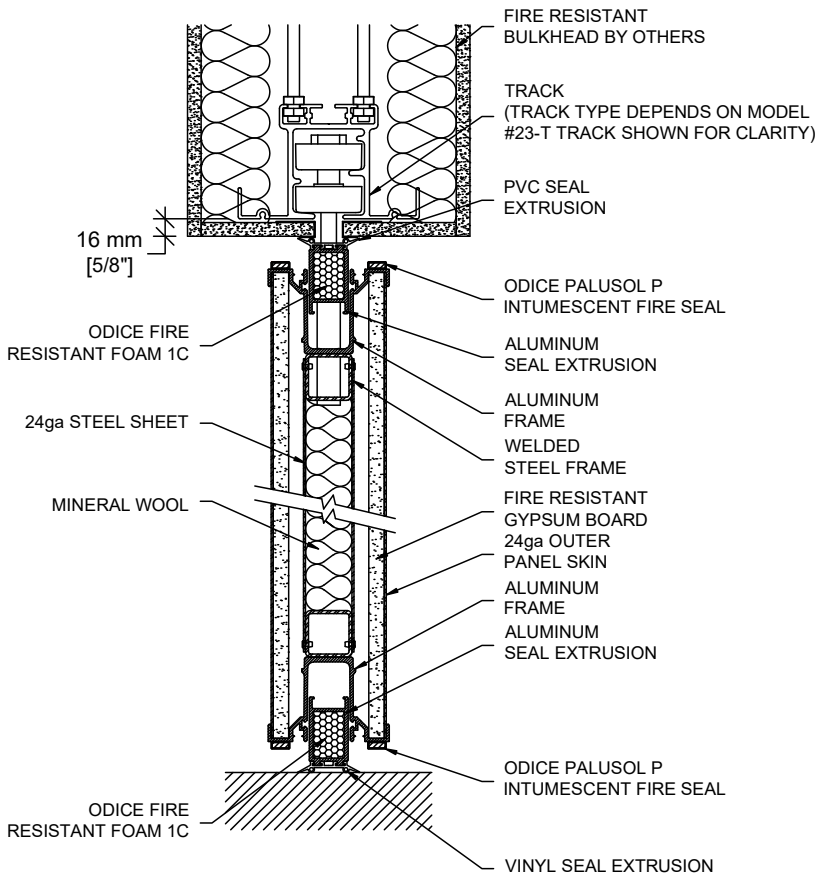

MODERCO

Signature 800 Series

**Fire-rated
Signature 800
1 hour fire rated
UL/ULC R21992**