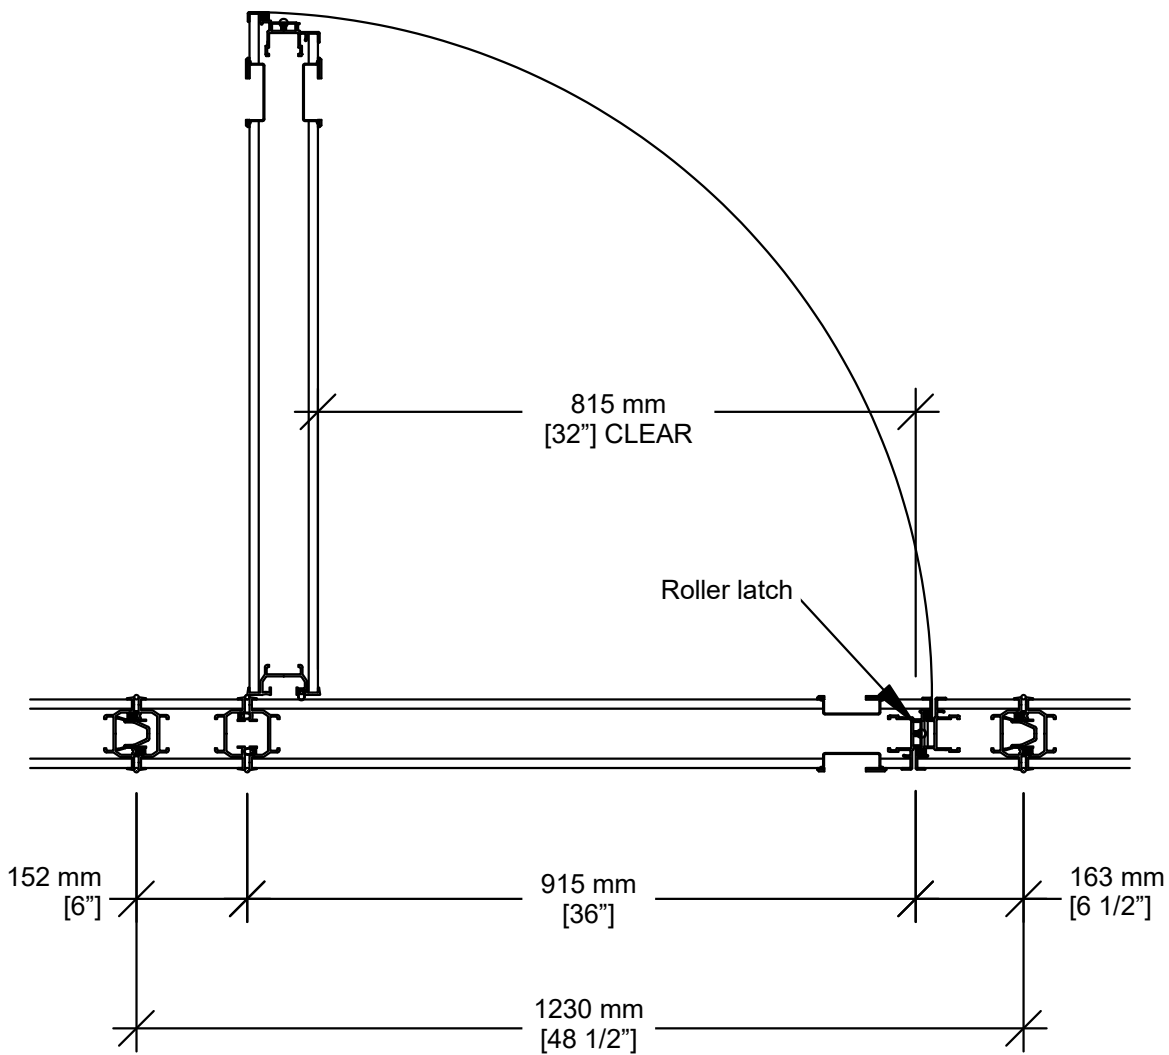

### Signature 843-E & 843-EP Single Pass Door

- Same core construction as movable partition panels
- Same surface finish as movable partition / optional custom finish / unfinished
- Low profile hinges
- Flush pulls and roller latch
- 2553 mm [8'-4 1/2"'] underside of track MIN for 2134 mm [7'-0"'] door
- 2452 mm [8'-0 1/2"'] underside of track MIN for 2032 mm [6'-8"'] door

- 1- Fixed sweeps
- 2- Flush pull
- 3- Fixed sweeps

**Horizontal Section**

### Optional Hardware

- 1- Self-luminescent Exit Sign
  - standard red faceplate
  - optional green faceplate
  - optional "Running Man" with green faceplate
- 2- Concealed Door Closer
- 3- Window Frame
  - 355 mm X 610 mm [14" X 24"]
  - Glazing by others
- 4- Deadbolt lock
- 5- Door Viewer