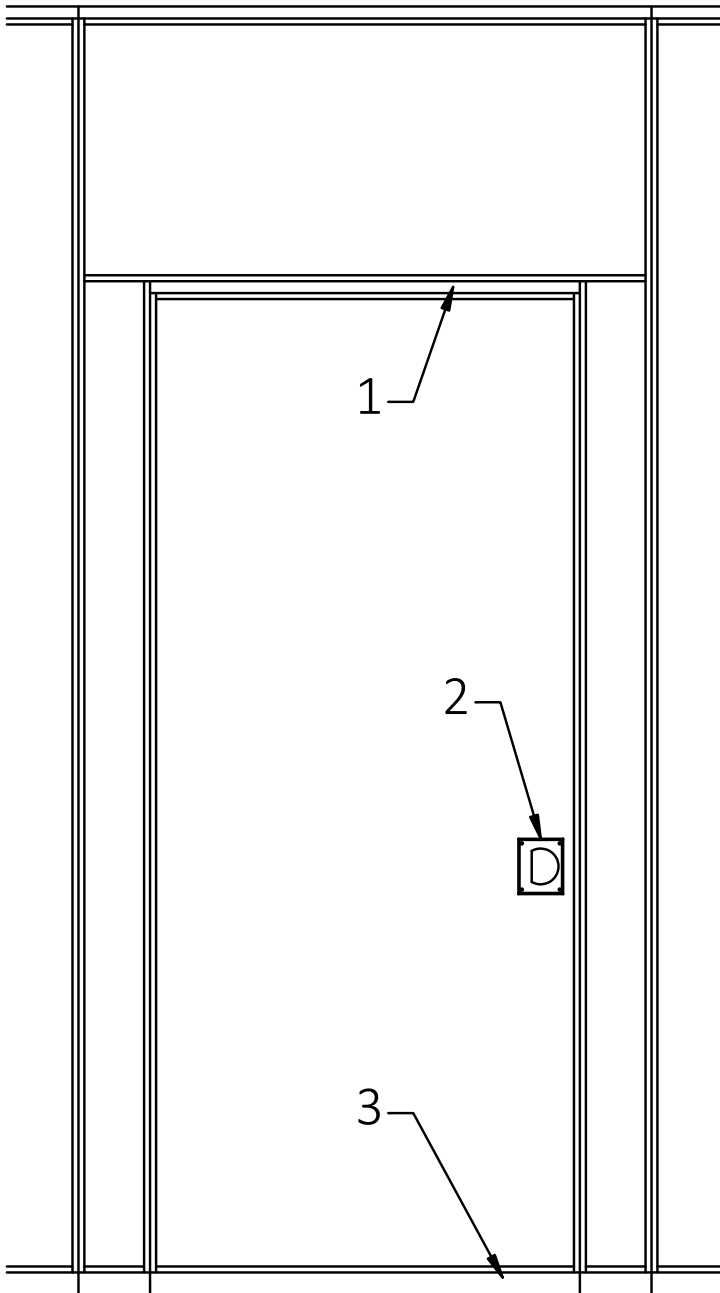

### Signature 843-E & 843-EP Single Pass Door

- Same core construction as movable partition panels
- Same surface finish as movable partition / optional custom finish / unfinished
- Low profile hinges
- Flush pulls and roller latch
- 2553 mm [8'-4 1/2"'] underside of track MIN for 2134 mm [7'-0"'] door
- 2452 mm [8'-0 1/2"'] underside of track MIN for 2032 mm [6'-8"'] door

- 1- Fixed sweeps
- 2- Flush pull
- 3- Fixed sweeps

**Horizontal Section**

### Optional Hardware

- 1- Self-luminescent Exit Sign
  - standard red faceplate
  - optional green faceplate
  - optional "Running Man" with green faceplate
- 2- Concealed Door Closer
- 3- Window Frame
  - 355 mm X 610 mm [14" X 24"]
  - Glazing by others
- 4- Deadbolt lock
- 5- Door Viewer