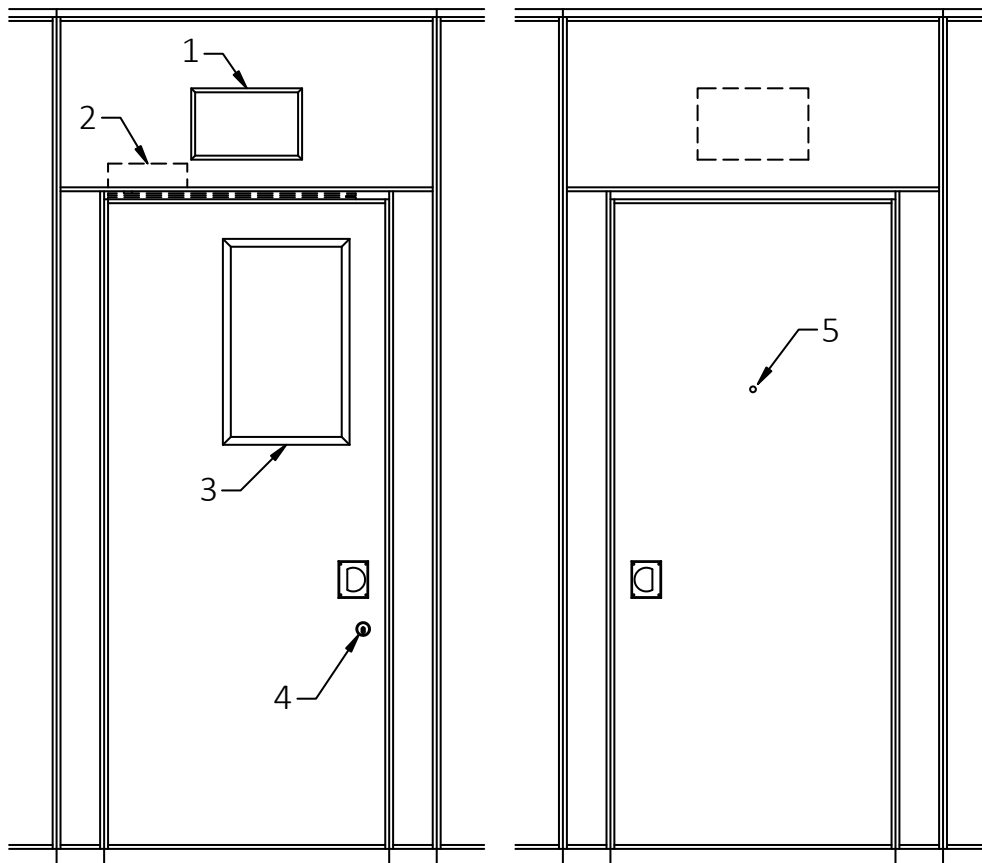

### Signature 843-E & 843-EP Single Pass Door

- Same core construction as movable partition panels
- Same surface finish as movable partition / optional custom finish / unfinished
- Low profile hinges
- Flush pulls and roller latch
- 2553 mm [8'-4 1/2"'] underside of track MIN for 2134 mm [7'-0"'] door
- 2452 mm [8'-0 1/2"'] underside of track MIN for 2032 mm [6'-8"'] door

- 1- Fixed sweeps
- 2- Flush pull
- 3- Fixed sweeps

**Horizontal Section**

### Optional Hardware

- 1- Self-luminescent Exit Sign
  - standard red faceplate
  - optional green faceplate
  - optional "Running Man" with green faceplate
- 2- Concealed Door Closer
- 3- Window Frame
  - 355 mm X 610 mm [14" X 24"]
  - Glazing by others
- 4- Deadbolt lock
- 5- Door Viewer