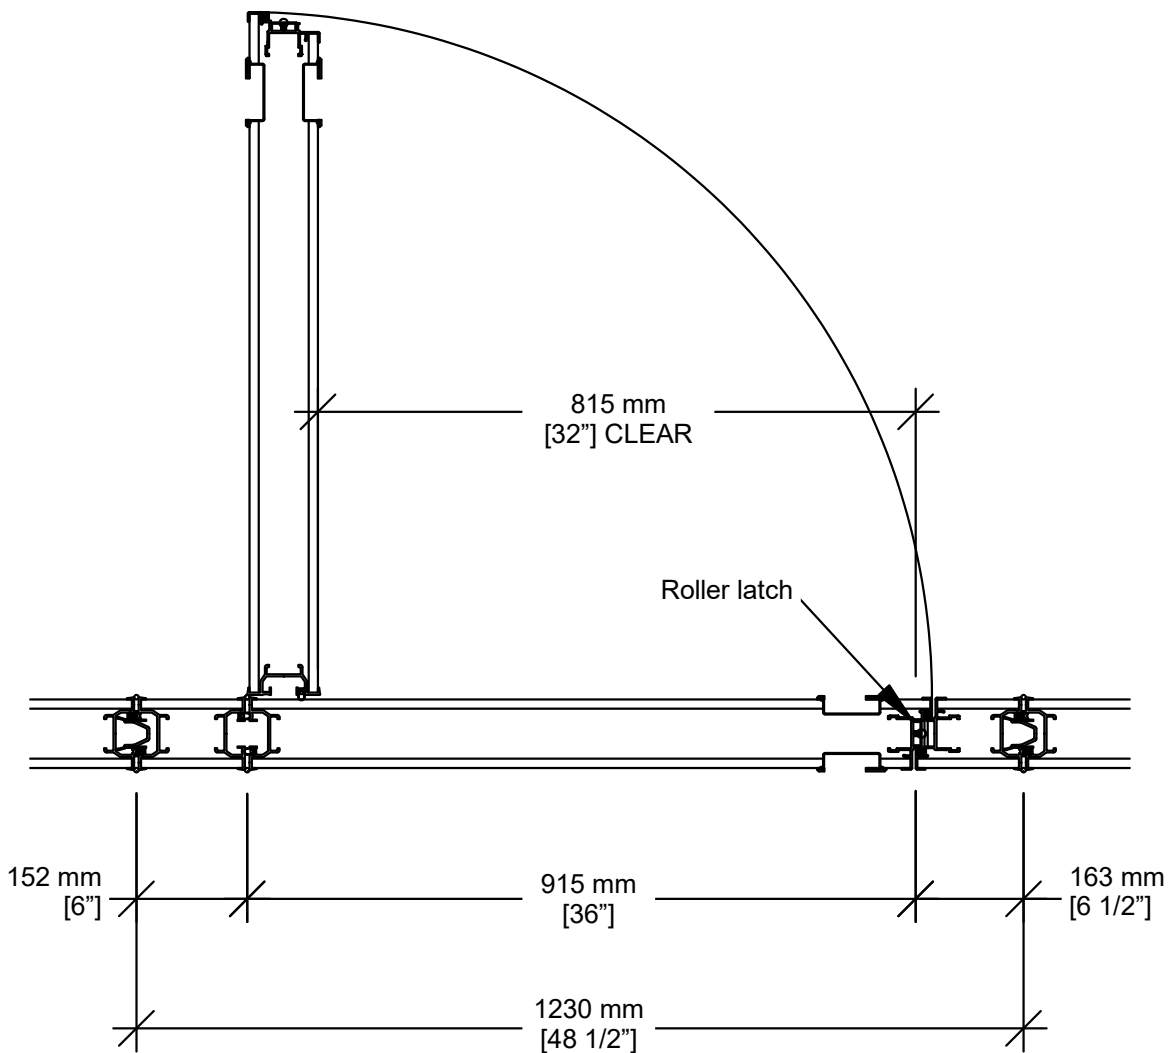

MODERCO

Signature 800 Series

Technical Data Sheet Signature 843-E & 843-EP Single Pass Door

- Same core construction as movable partition panels
- Same surface finish as movable partition / optional custom finish / unfinished
- Low profile hinges
- Flush pulls and roller latch
- 2553 mm [8'-4 1/2"'] underside of track MIN for 2134 mm [7'-0"'] door
- 2452 mm [8'-0 1/2"'] underside of track MIN for 2032 mm [6'-8"'] door

- 1- Fixed sweeps
- 2- Flush pull
- 3- Fixed sweeps

Horizontal Section

Optional Hardware

- 1- Self-luminescent Exit Sign
 - “Running Man” exit sign with green faceplate (standard outside USA, optional in USA).
 - “EXIT” sign with red faceplate (standard in USA, optional elsewhere).
 - “EXIT” sign with green faceplate (optional)

2- Concealed Door Closer

3- Window Frame
 - 355 mm X 610 mm [14” X 24”]
 - Glazing by others

4- Deadbolt lock ¹

5- Door Viewer

¹ Not available with exit sign