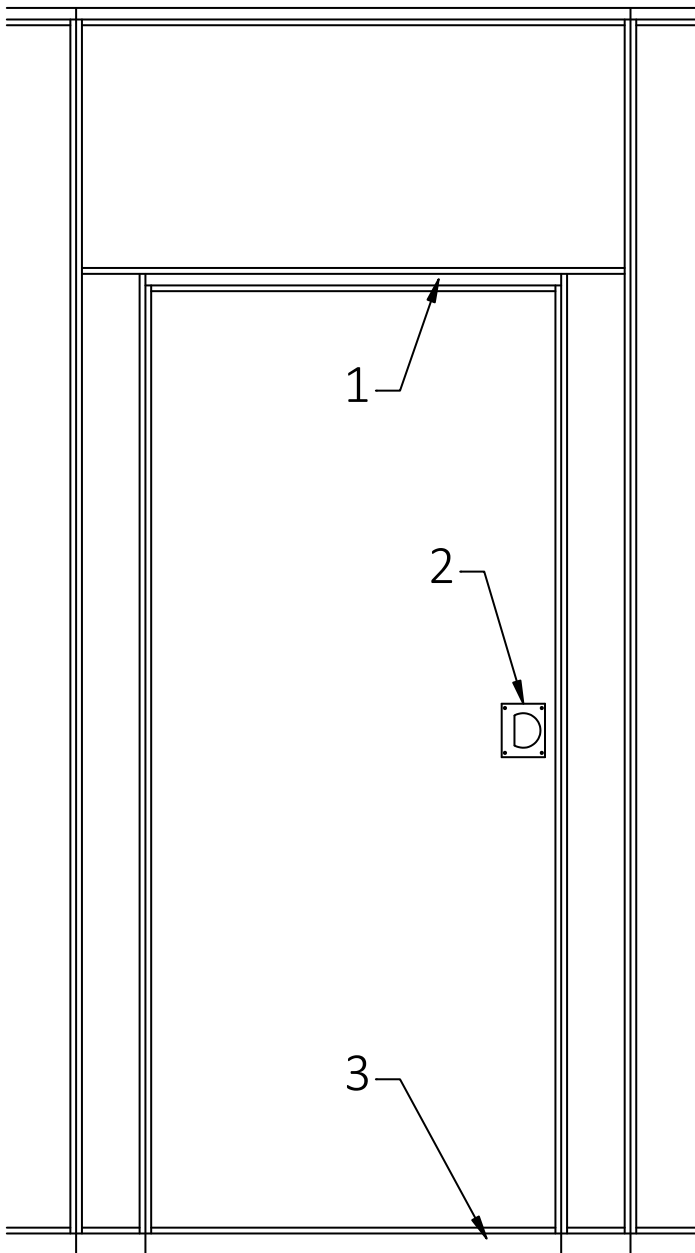

MODERCO

Signature 800 Series

Technical Data Sheet Signature 843-E & 843-EP Single Pass Door

- Same core construction as movable partition panels
- Same surface finish as movable partition / optional custom finish / unfinished
- Low profile hinges
- Flush pulls and roller latch
- 2553 mm [8'-4 1/2"'] underside of track MIN for 2134 mm [7'-0"'] door
- 2452 mm [8'-0 1/2"'] underside of track MIN for 2032 mm [6'-8"'] door

- 1- Fixed sweeps
- 2- Flush pull
- 3- Fixed sweeps

Horizontal Section

Optional Hardware

- 1- Self-luminescent Exit Sign
 - “Running Man” exit sign with green faceplate (standard outside USA, optional in USA).
 - “EXIT” sign with red faceplate (standard in USA, optional elsewhere).
 - “EXIT” sign with green faceplate (optional)

2- Concealed Door Closer

3- Window Frame
 - 355 mm X 610 mm [14” X 24”]
 - Glazing by others

4- Deadbolt lock ¹

5- Door Viewer

¹ Not available with exit sign