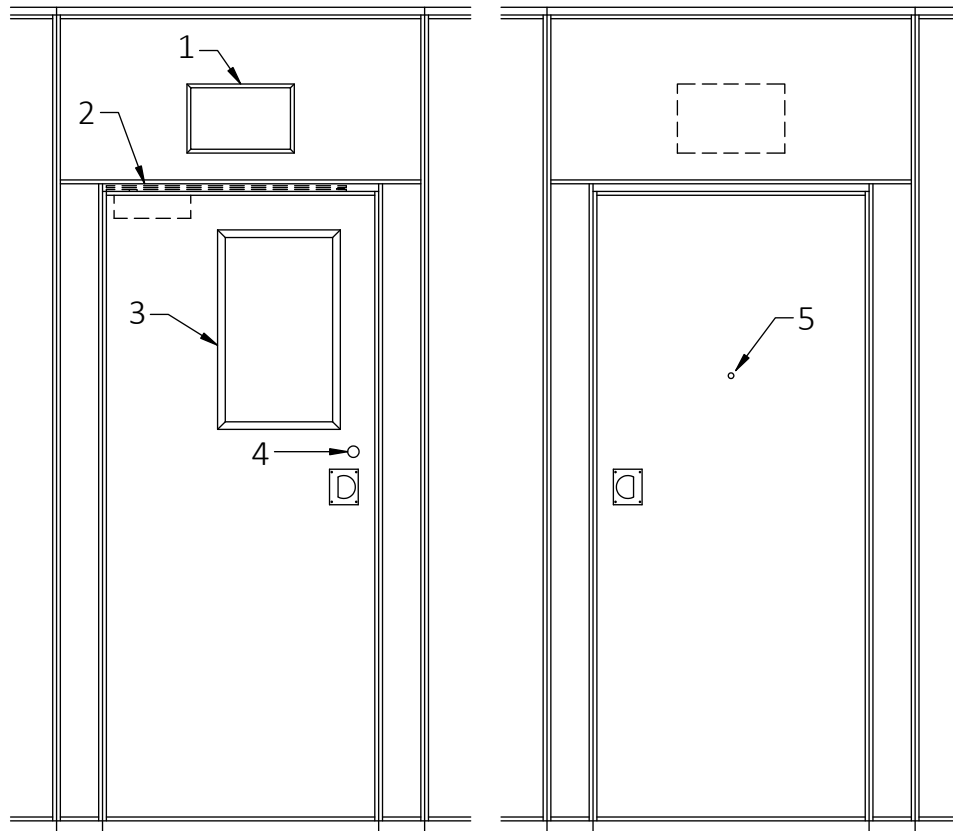

MODERCO

Signature 800 Series

Technical Data Sheet Signature 843-E & 843-EP Single Pass Door

- Same core construction as movable partition panels
- Same surface finish as movable partition / optional custom finish / unfinished
- Low profile hinges
- Flush pulls and roller latch
- 2553 mm [8'-4 1/2"'] underside of track MIN for 2134 mm [7'-0"'] door
- 2452 mm [8'-0 1/2"'] underside of track MIN for 2032 mm [6'-8"'] door

- 1- Fixed sweeps
- 2- Flush pull
- 3- Fixed sweeps

Horizontal Section

Optional Hardware

- 1- Self-luminescent Exit Sign
 - “Running Man” exit sign with green faceplate (standard outside USA, optional in USA).
 - “EXIT” sign with red faceplate (standard in USA, optional elsewhere).
 - “EXIT” sign with green faceplate (optional)

2- Concealed Door Closer

3- Window Frame
 - 355 mm X 610 mm [14” X 24”]
 - Glazing by others

4- Deadbolt lock ¹

5- Door Viewer

¹ Not available with exit sign