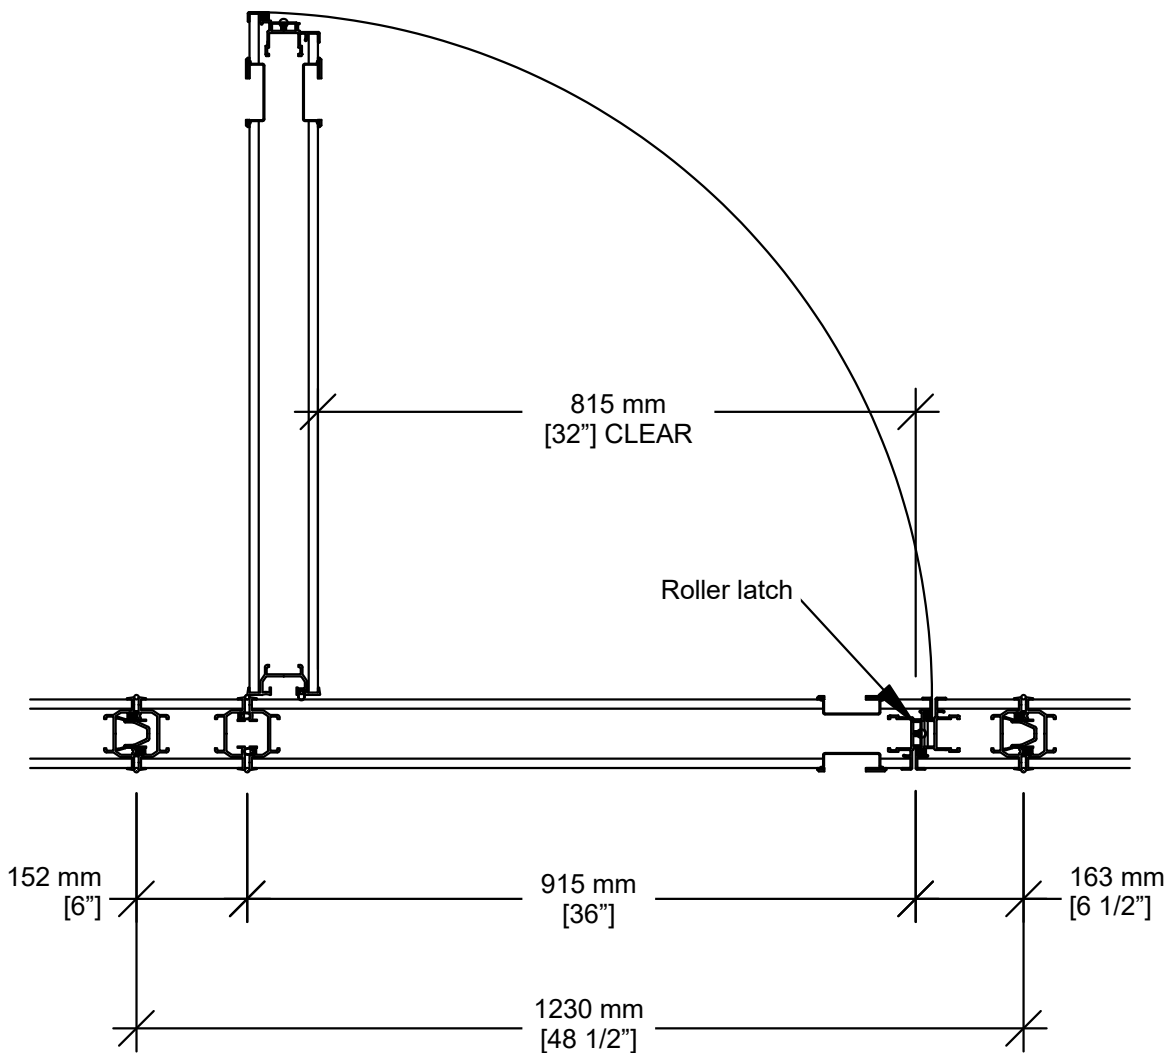

## Technical Data Sheet Signature 843-E & 843-EP Single Pass Door

- Same core construction as movable partition panels
- Same surface finish as movable partition / optional custom finish / unfinished
- Low profile hinges
- Flush pulls and roller latch
- 2553 mm [8'-4 1/2"'] underside of track MIN for 2134 mm [7'-0"'] door
- 2452 mm [8'-0 1/2"'] underside of track MIN for 2032 mm [6'-8"'] door

- 1- Fixed sweeps
- 2- Flush pull
- 3- Fixed sweeps

**Horizontal Section**