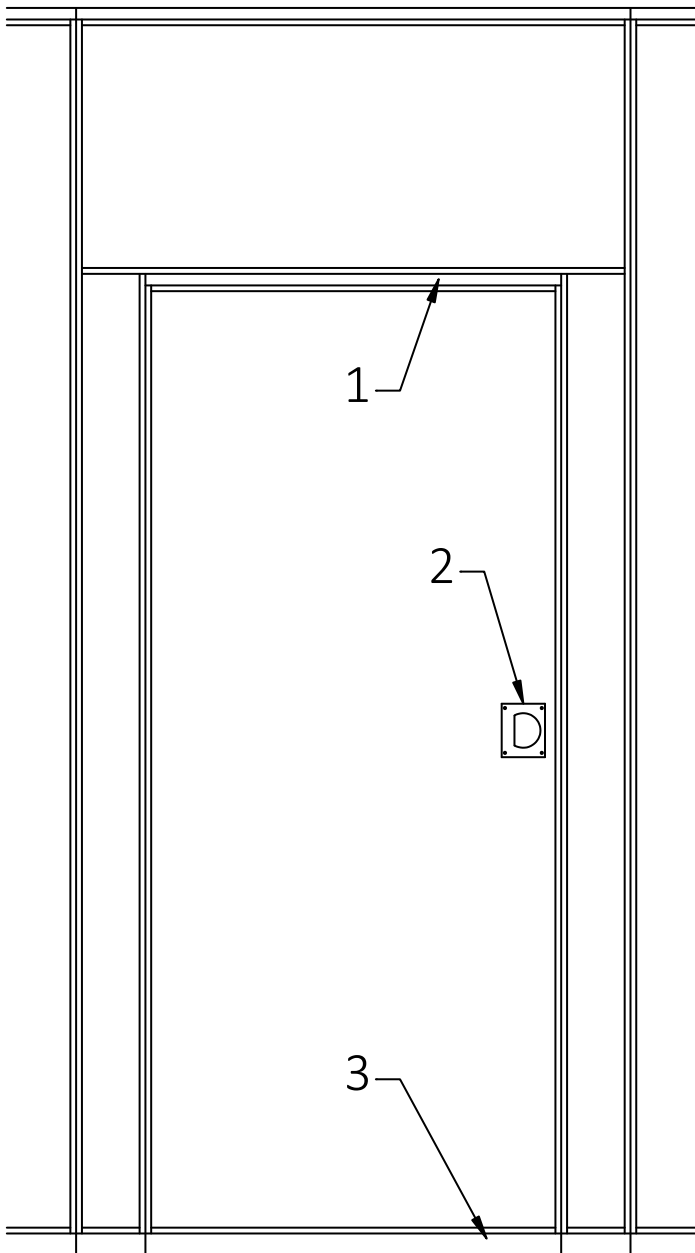

## Technical Data Sheet Signature 843-E & 843-EP Single Pass Door

- Same core construction as movable partition panels
- Same surface finish as movable partition / optional custom finish / unfinished
- Low profile hinges
- Flush pulls and roller latch
- 2553 mm [8'-4 1/2"'] underside of track MIN for 2134 mm [7'-0"'] door
- 2452 mm [8'-0 1/2"'] underside of track MIN for 2032 mm [6'-8"'] door