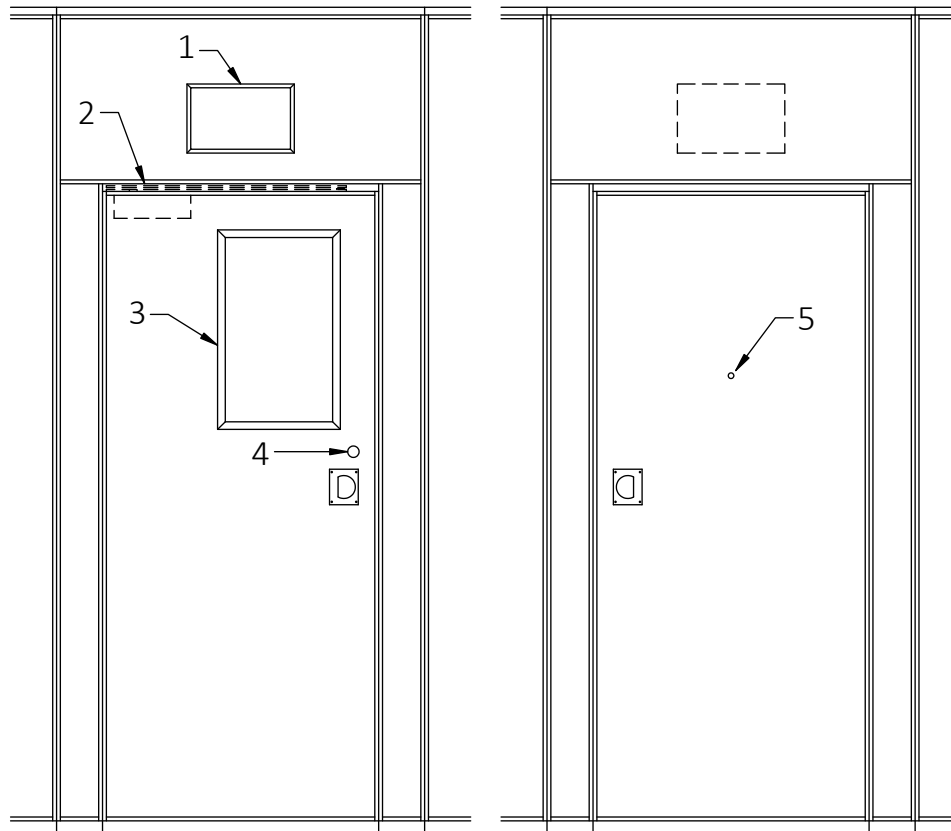

Optional Hardware

1- Exit Sign

- Self-luminous “Running Man” exit sign with green faceplate (standard outside USA, optional in USA)
- Photoluminescent “EXIT” sign with red faceplate (standard in USA, optional elsewhere)
- Photoluminescent “EXIT” sign with green faceplate (optional)
- Self-luminous “EXIT” sign with red faceplate (optional)
- Self-luminous “EXIT” sign with green faceplate (optional)

2- Concealed Door Closer

3- Window Frame

- 355 mm X 610 mm [14” X 24”]
- Glazing by others

4- Deadbolt lock ¹

5- Door Viewer

¹ Not available with exit sign